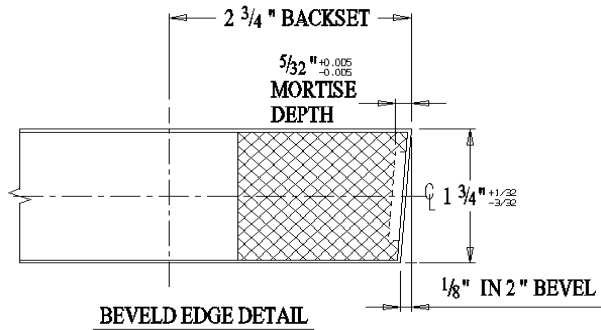

CAL-ROYAL PRODUCTS, INC.

BARRINGTON BA & POLYGON PLG SERIES

CYLINDRICAL LOCK DOOR PREPARATION for 2-3/4" Backset

- ▷ DOOR THICKNESS : 1 3/8" (35mm) TO 1 3/4" (45mm)
- ▷ DOOR TYPE : WOOD OR STEEL, FLAT OR BEVELED
- ▷ FACEPLATE : WIDE - 1 1/8"
- ▷ BACKSET : 2 3/4" (70mm)

Dimensions shown in parentheses () are in millimeters