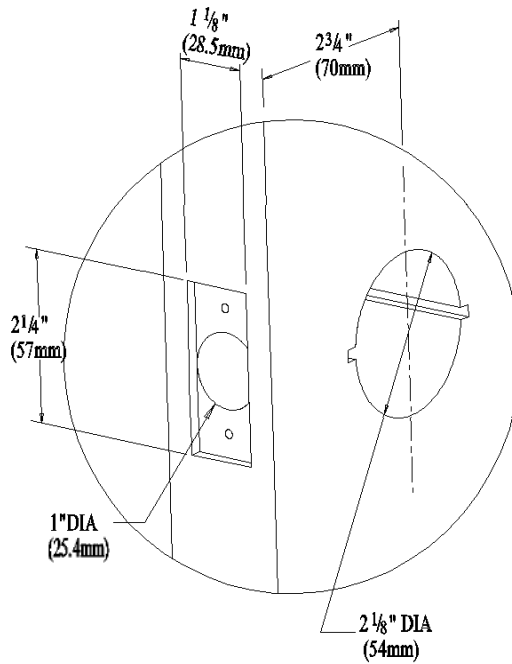

CAL-ROYAL PRODUCTS, INC.

BARRINGTON BA & POLYGON PLG SERIES

CYLINDRICAL LOCK DOOR PREPARATION for 2-3/4" Backset

- ▷ DOOR THICKNESS : 1 3/8" (35mm) TO 1 3/4" (45mm)
- ▷ DOOR TYPE : WOOD OR STEEL, FLAT OR BEVELED
- ▷ FACEPLATE : WIDE - 1 1/8"
- ▷ BACKSET : 2 3/4" (70mm)

Dimensions shown in parentheses () are in millimeters