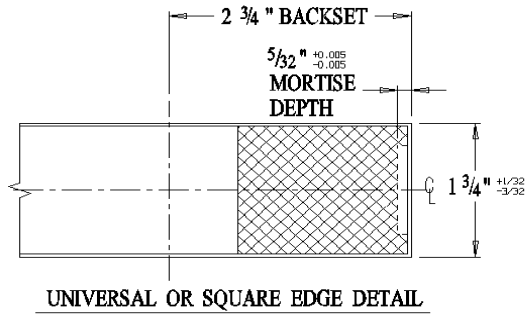

CAL-ROYAL PRODUCTS, INC.

BARRINGTON BA & POLYGON PLG SERIES

CYLINDRICAL LOCK DOOR PREPARATION for 2-3/4" Backset

- ▷ DOOR THICKNESS : 1 3/8" (35mm) TO 1 3/4" (45mm)
- ▷ DOOR TYPE : WOOD OR STEEL, FLAT OR BEVELED
- ▷ FACEPLATE : WIDE - 1 1/8"
- ▷ BACKSET : 2 3/4" (70mm)

Dimensions shown in parentheses () are in millimeters