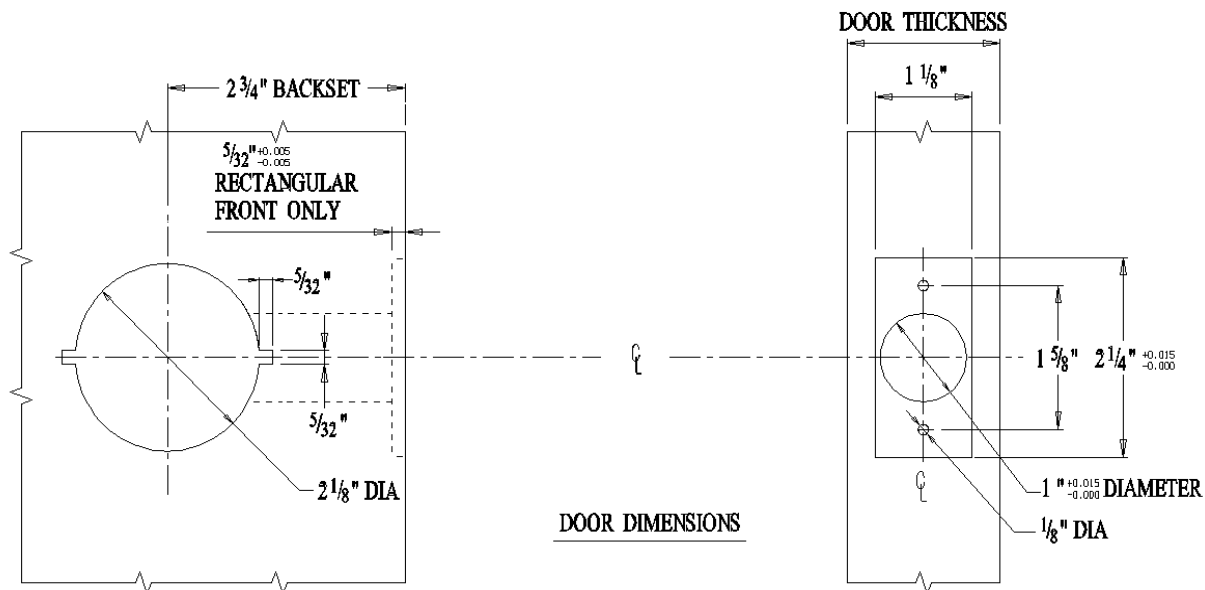

CAL-ROYAL PRODUCTS, INC.

BARRINGTON BA & POLYGON PLG SERIES

CYLINDRICAL LOCK DOOR PREPARATION for 2-3/4" Backset

- ▷ DOOR THICKNESS : 1 3/8" (35mm) TO 1 3/4" (45mm)
- ▷ DOOR TYPE : WOOD OR STEEL, FLAT OR BEVELED
- ▷ FACEPLATE : WIDE - 1 1/8"
- ▷ BACKSET : 2 3/4" (70mm)

Dimensions shown in parentheses () are in millimeters