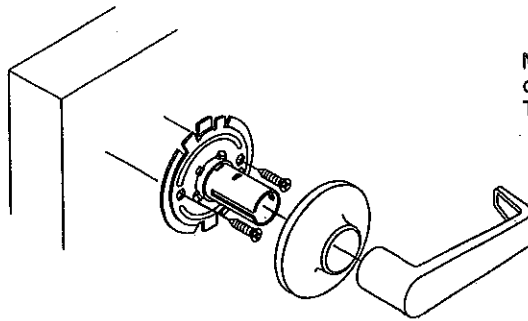

INSTRUCTION FOR INSTALLATION OF DUMMY LEVER/KNOB (TYPE 78)

Measure 38" from bottom
of door or any suitable height.
Tighten screws to fix directly.