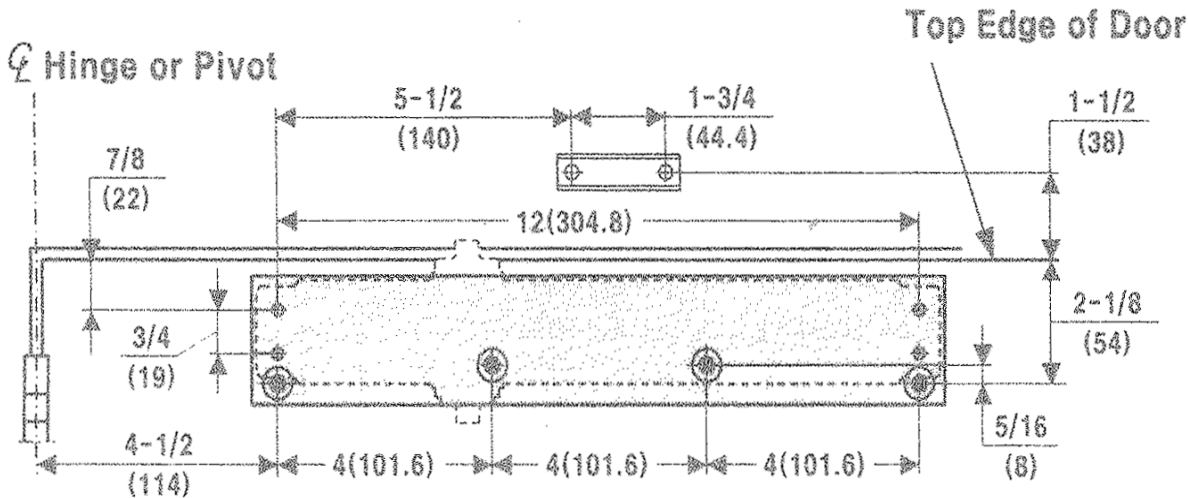

**PULL SIDE (DOOR JAMB) DROP PLATE
PERMITS 180° MAXIMUM OPENING**

**PULL SIDE MOUNT ON:
850S DROP PLATE**

- Do Not Scale Drawing
- Dimensions : inches(mm)

RIGHT HAND DOOR SHOWN, LEFT HAND OPPOSITE.

6605 Flotilla St.
City of Commerce
CA 90040 USA
Tel: (323) 888-6601
FAX: (323) 888-6699
Website: cal-royal.com
Email: sales@cal-royal.com

ITEM NO.	DESCRIPTION	ANSI	SCALE	UNIT	VERSION
850S	DROP PLATE	-----	not to scale	inches	ver. 1.0 rev. 09/13
			PAGE 1 OF 1		BY: adg