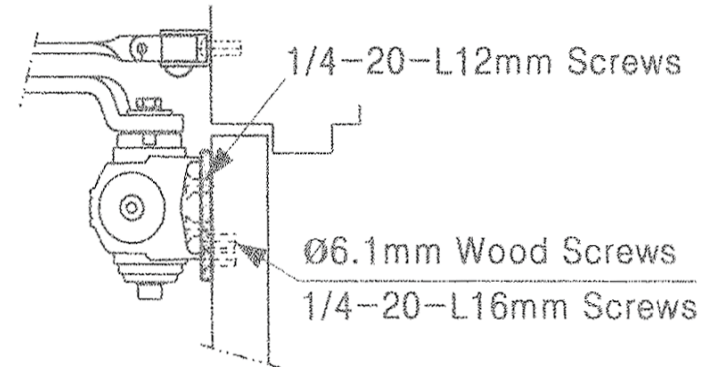

**PULL SIDE (DOOR JAMB) DROP PLATE
PERMITS 180° MAXIMUM OPENING**

**PULL SIDE MOUNT ON:
850S DROP PLATE**

- Do Not Scale Drawing
- Dimensions : inches(mm)

RIGHT HAND DOOR SHOWN, LEFT HAND OPPOSITE.

6605 Flotilla St.
City of Commerce
CA 90040 USA
Tel: (323) 888-6601
FAX: (323) 888-6699
Website: cal-royal.com
Email: sales@cal-royal.com

ITEM NO.	DESCRIPTION	ANSI	SCALE	UNIT	VERSION
850S	DROP PLATE	-----	not to scale	inches	ver. 1.0 rev. 09/13
			PAGE 1 OF 1		BY: adg