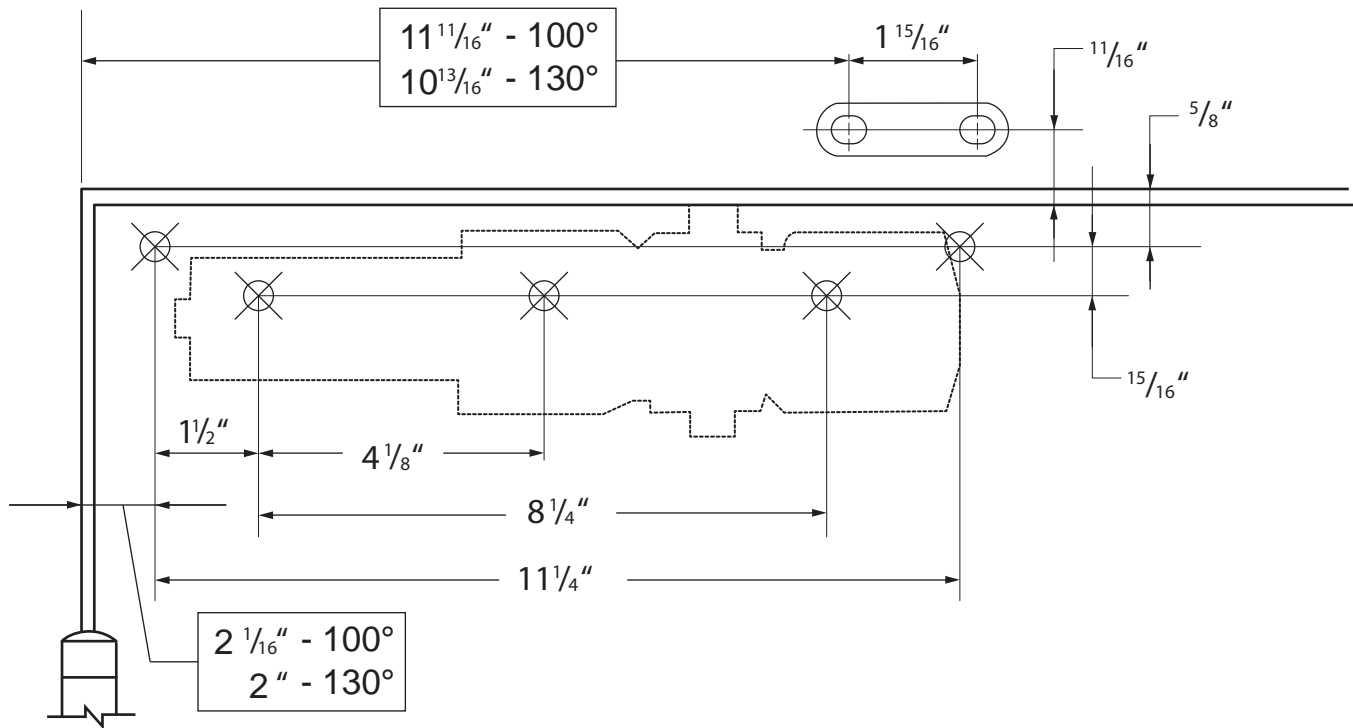

CR441 Pull Side Regular Plate Allows 130° Maximum Opening

Pull Side Mount
CR18 Drop Plate

Left hand door shown, use opposite for right hand door

6605 Flotilla St.
City of Commerce
CA 90040 USA
Tel: (323) 888-6601
FAX: (323) 888-6699
Website: cal-royal.com
Email: sales@cal-royal.com

PART NO	DESCRIPTION	ANSI	SCALE	UNIT	VERSION
CR18	DROP PLATE PULL SIDE MOUNT	----	NOT TO SCALE	inches	ver. 1.0 rev. 10/12
			PAGE 1 OF 1		BY: bteves/adg