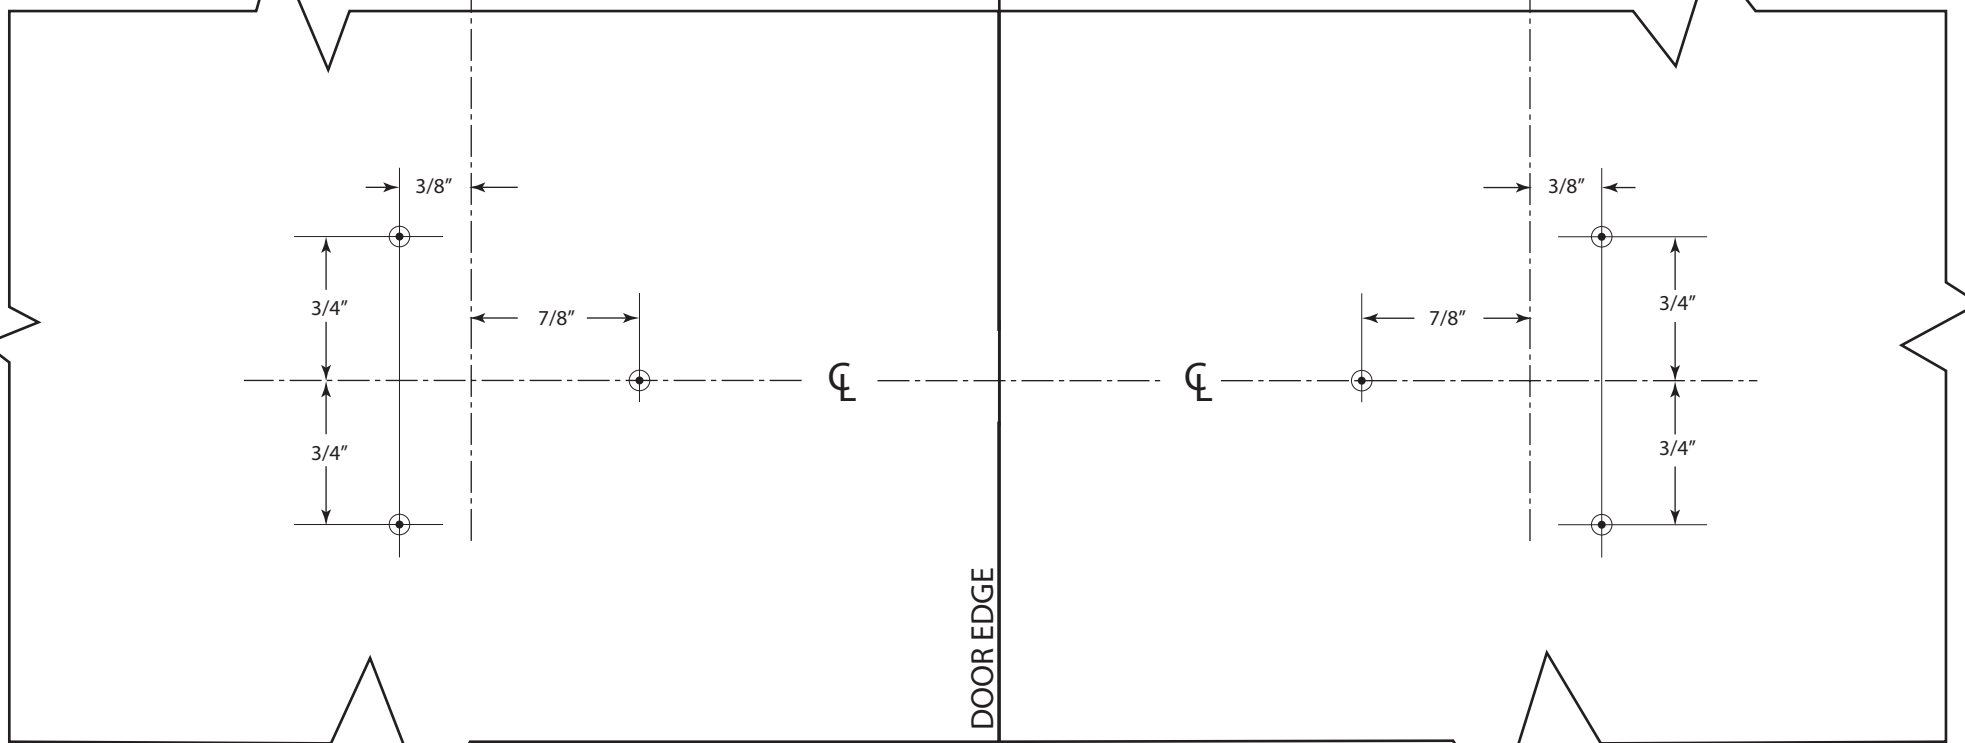

LEFT HANDED DOORS
OUTSIDE INSIDE

FOLD ON DOOR EDGE
LEFT HAND

FOLD ON DOOR EDGE
RIGHT HAND

RIGHT HANDED DOORS
INSIDE OUTSIDE

2-3/4" suggested backset or backset
should match active leaf lock location, or
lock location on other doors in project

2-3/4" suggested backset or backset
should match active leaf lock location, or
lock location on other doors in project

DOOR FACE- LH

DOOR FACE- RH

IMPORTANT:

Door preparation not required on either side of door. Horizontal center line from finish floor is 36" or as desired. Mark 3 holes then install mounting screws on black marks.

6605 Flotilla St.
City of Commerce
CA 90040 USA
Tel: (323) 888-6601
FAX: (323) 888-6699
Website: cal-royal.com
Email: sales@cal-royal.com

ITEM NO.	DESCRIPTION	ANSI	SCALE	UNIT	VERSION
805	EPIC SERIES SINGLE DUMMY LEVER	GRADE 3	1 : 1	inches (mm)	ver. 1.0 rev. 01/12
			PAGE 1 OF 1		BY: bteves