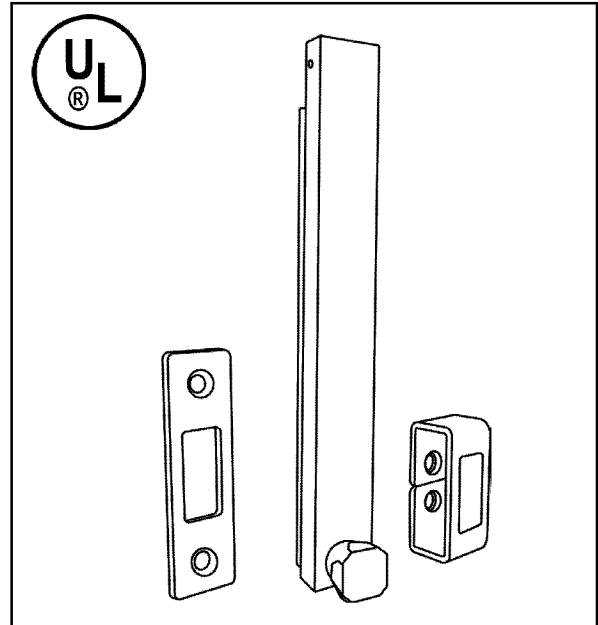

Surface Bolts

Specially designed for use on double doors, this heavy duty surface bolt has precision guides and allows one door to stay inactive while the other is active. Perfect for use on French patio doors, as well as study or library doors.

- ⊙ Offers tamper-resistant mounting.
Can be used for both in-swinging and out-swinging doors
- ⊙ Available with both mortise and universal strikes
- ⊙ Packed individually in carton with screws and strikes
- ⊙ Conforms to ANSI/BHMA A156.16, L84161
- ⊙ Finish: US26D