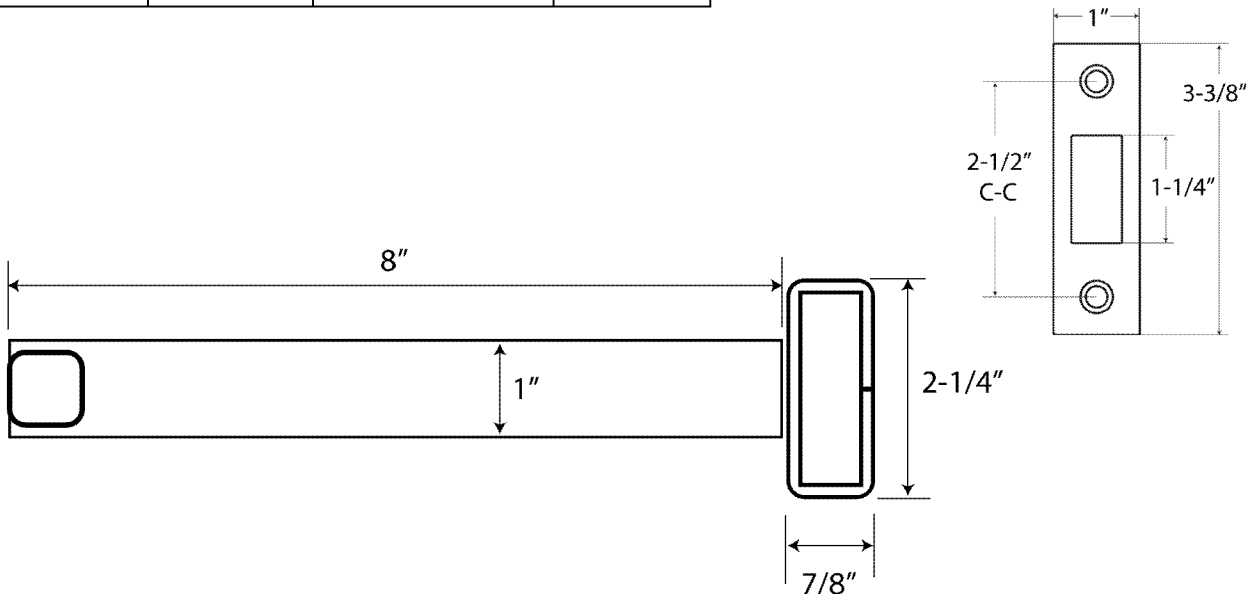

Surface Bolts

Specially designed for use on double doors, this heavy duty surface bolt has precision guides and allows one door to stay inactive while the other is active. Perfect for use on French patio doors, as well as study or library doors.

- ⊙ Offers tamper-resistant mounting.
Can be used for both in-swinging and out-swinging doors
- ⊙ Available with both mortise and universal strikes
- ⊙ Packed individually in carton with screws and strikes
- ⊙ Conforms to ANSI/BHMA A156.16, L84161
- ⊙ Finish: US26D

ITEM #	LENGTH	PROJECTION	THROW
SBUL8	8"	1-1/2"	1"

Cal-Royal Products, Inc.

6605 Flotilla St., City of Commerce, CA 90040 U.S.A.
 Phone: (323) 888-6601 • (800) 876-9258 • Fax: (323) 888-6699 • (800) 222-3316
 Email: sales@cal-royal.com • Website: www.cal-royal.com