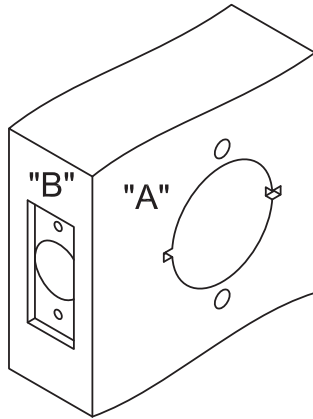

NOT TO SCALE

**Flat or Beveled Edge Detail**

**Door Edge Detail "B"**

**Door Face Detail "A"**

All dimensions are given in inches(mm). Dimensions shown in parentheses ( ) are in millimeters.

<b>Door Type :</b>	Wood or Composite, Flat or Beveled
<b>Door Thickness :</b>	1-3/8"(35mm) ~ 2"(50mm)
<b>Faceplate :</b>	1"(25mm) wide or 1-1/8"(29mm) wide, Square Corner
<b>Backsets :</b>	2-3/8"(60mm), 2-3/4"(70mm)