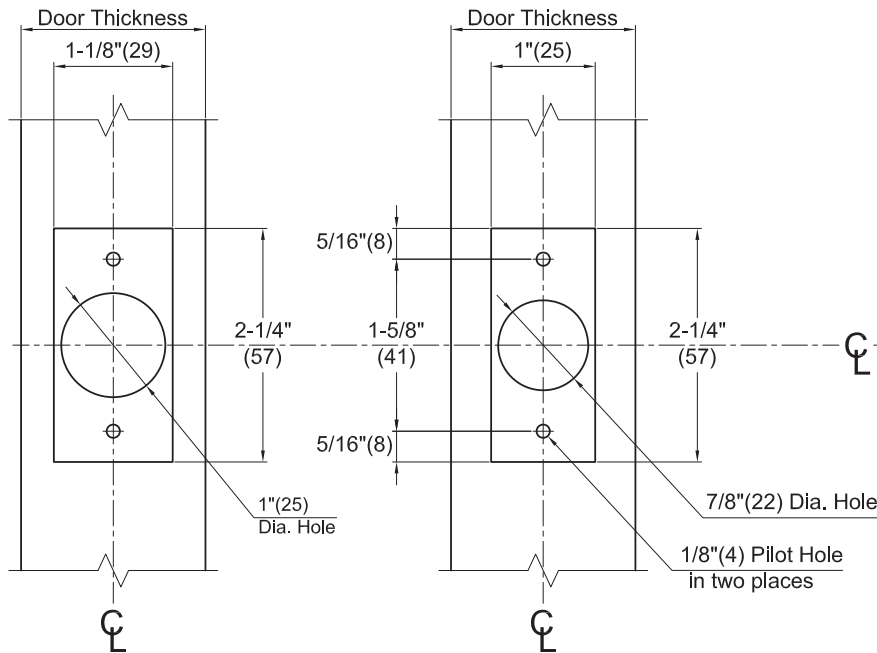

NOT TO SCALE

**Flat or Beveled Edge Detail**

**Door Edge Detail "B"**

**Door Face Detail "A"**

All dimensions are given in inches(mm). Dimensions shown in parentheses ( ) are in millimeters.

<b>Door Type :</b>	Wood or Composite, Flat or Beveled
<b>Door Thickness :</b>	1-3/8"(35mm) ~ 2"(50mm)
<b>Faceplate :</b>	1"(25mm) wide or 1-1/8"(29mm) wide, Square Corner
<b>Backsets :</b>	2-3/8"(60mm), 2-3/4"(70mm)