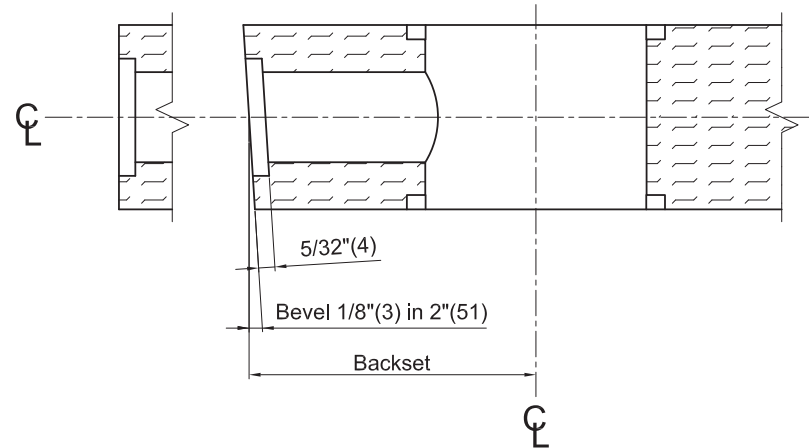

NOT TO SCALE

**Flat or Beveled Edge Detail**

**Door Edge Detail "B"**

**Door Face Detail "A"**

All dimensions are given in inches(mm). Dimensions shown in parentheses ( ) are in millimeters.

<b>Door Type :</b>	Wood or Composite, Flat or Beveled
<b>Door Thickness :</b>	1-3/8"(35mm) ~ 2"(50mm)
<b>Faceplate :</b>	1"(25mm) wide or 1-1/8"(29mm) wide, Square Corner
<b>Backsets :</b>	2-3/8"(60mm), 2-3/4"(70mm)