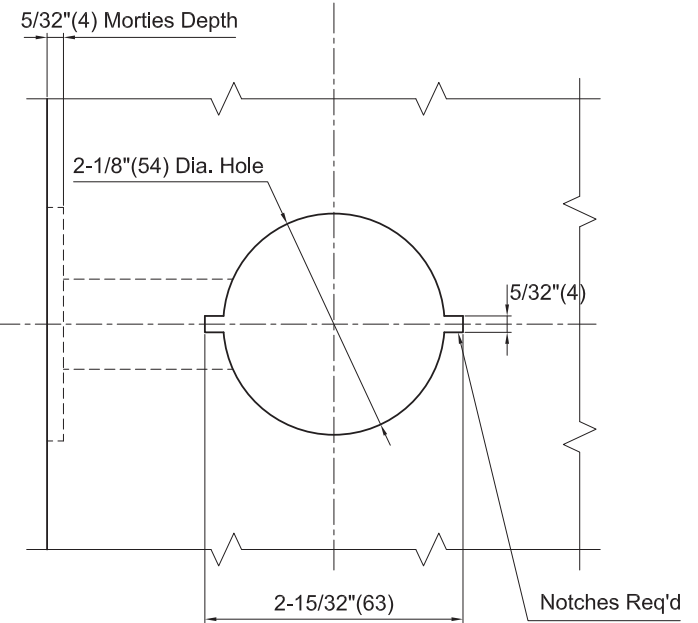

NOT TO SCALE

**Flat or Beveled Edge Detail**

**Door Edge Detail "B"**

**Door Face Detail "A"**

All dimensions are given in inches(mm). Dimensions shown in parentheses ( ) are in millimeters.

<b>Door Type :</b>	Wood or Composite, Flat or Beveled
<b>Door Thickness :</b>	1-3/8"(35mm) ~ 2"(50mm)
<b>Faceplate :</b>	1"(25mm) wide or 1-1/8"(29mm) wide, Square Corner
<b>Backsets :</b>	2-3/8"(60mm), 2-3/4"(70mm)