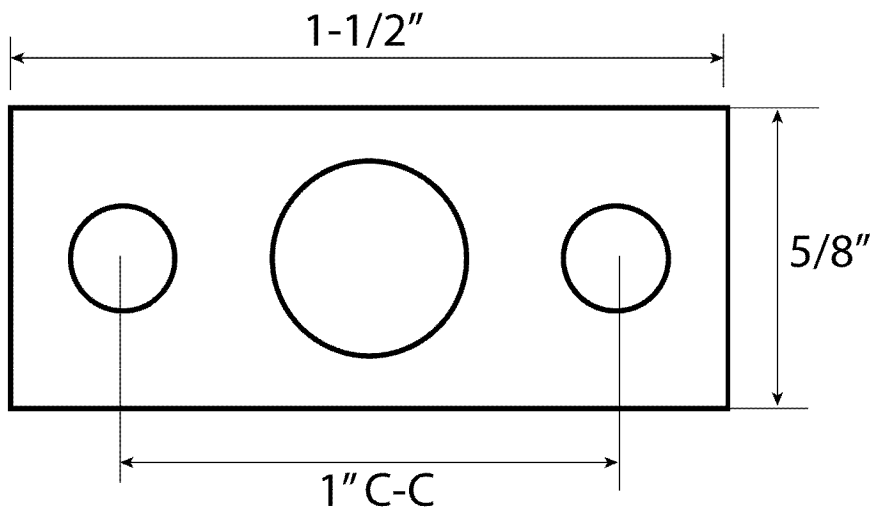

STRKFBG6

Strike for FBG6 and FBGEX12

- ⊙ Individually poly-bagged
- ⊙ Packed with screws
- ⊙ Architectural finishes available

Cal-Royal Products, Inc.

6605 Flotilla St., City of Commerce, CA 90040 U.S.A.

Phone: (323) 888-6601 • (800) 876-9258 • Fax: (323) 888-6699 • (800) 222-3316