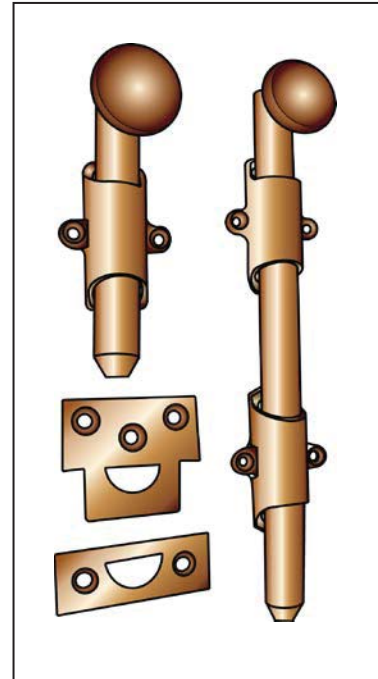

Decorative Dutch Door Bolt

DDSB4 Solid Brass 4"

DDSB8 Solid Brass 8"

DDSB12 Solid Brass 12"

DDSB18 Solid Brass 18"

DDSB24 Solid Brass 24"

- ⊙ Heavy Duty with decorative design adapts to any décor
- ⊙ Packed with mortise and universal strikes
- ⊙ Solid brass
- ⊙ 1 1/8" diameter decorative knob
- ⊙ Conforms to ANSI/BHMA 156.16
- ⊙ Architectural finishes available

ITEM #	A	No of Bolt Guide
DDSB4	4"	1
DDSB8	8"	2
DDSB12	12"	2
DDSB18	18"	2
DDSB24	24"	2

Cal-Royal Products, Inc.

6605 Flotilla St., City of Commerce, CA 90040 U.S.A.

Phone: (323) 888-6601 • (800) 876-9258 • Fax: (323) 888-6699 • (800) 222-3316