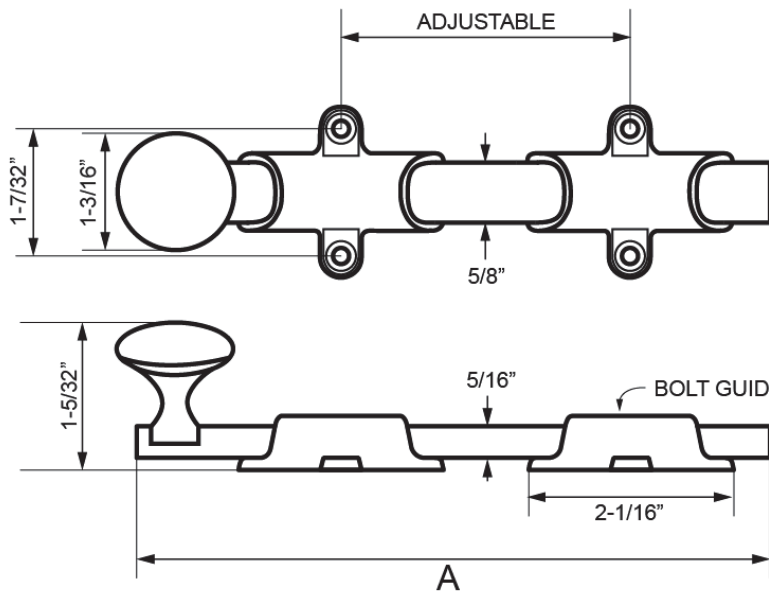

Decorative Dutch Door Bolt

DDSB4 Solid Brass 4"

DDSB8 Solid Brass 8"

DDSB12 Solid Brass 12"

DDSB18 Solid Brass 18"

DDSB24 Solid Brass 24"

- ⊙ Heavy Duty with decorative design adapts to any décor
- ⊙ Packed with mortise and universal strikes
- ⊙ Solid brass
- ⊙ 1 1/8" diameter decorative knob
- ⊙ Conforms to ANSI/BHMA 156.16
- ⊙ Architectural finishes available

ITEM #	A	No of Bolt Guide
DDSB4	4"	1
DDSB8	8"	2
DDSB12	12"	2
DDSB18	18"	2
DDSB24	24"	2

Cal-Royal Products, Inc.

6605 Flotilla St., City of Commerce, CA 90040 U.S.A.

Phone: (323) 888-6601 • (800) 876-9258 • Fax: (323) 888-6699 • (800) 222-3316