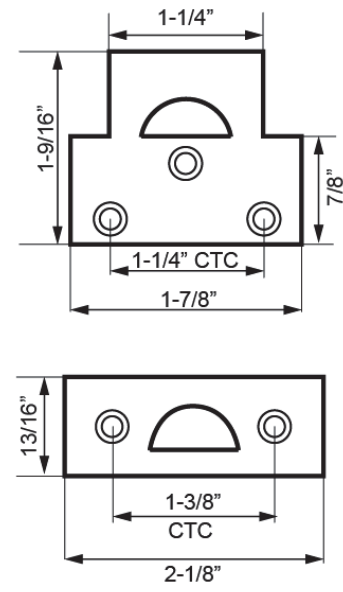

Decorative Dutch Door Bolt

DDSB4 Solid Brass 4"

DDSB8 Solid Brass 8"

DDSB12 Solid Brass 12"

DDSB18 Solid Brass 18"

DDSB24 Solid Brass 24"

- ⊙ Heavy Duty with decorative design adapts to any décor
- ⊙ Packed with mortise and universal strikes
- ⊙ Solid brass
- ⊙ 1 1/8" diameter decorative knob
- ⊙ Conforms to ANSI/BHMA 156.16
- ⊙ Architectural finishes available

ITEM #	A	No of Bolt Guide
DDSB4	4"	1
DDSB8	8"	2
DDSB12	12"	2
DDSB18	18"	2
DDSB24	24"	2

Cal-Royal Products, Inc.

6605 Flotilla St., City of Commerce, CA 90040 U.S.A.

Phone: (323) 888-6601 • (800) 876-9258 • Fax: (323) 888-6699 • (800) 222-3316