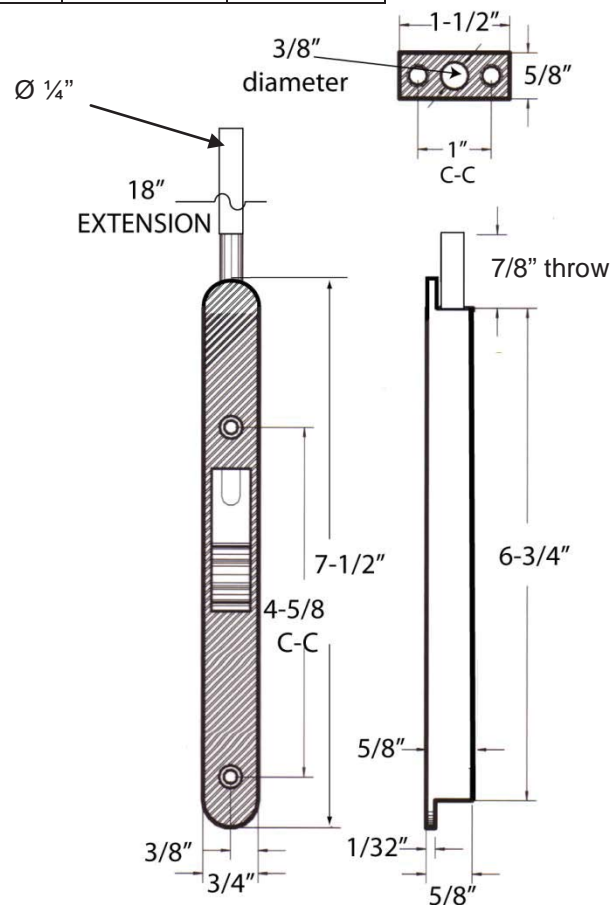

FBGEX12

Solid Brass Single Route Extension Flush Bolt

- ⊙ 18" Rod
- ⊙ Size: 7-1/2"
- ⊙ Rounded at both ends
- ⊙ Designed for superior strength and smooth operation
- ⊙ Individually poly-bagged
- ⊙ Packed with strike and 2 sets of screws
- ⊙ Architectural finishes available

ITEM NO.	BOLT HEAD DIA.	ROD LENGTH	THROW
FBGEX12	5/16"	18"	7/8"

Cal-Royal Products, Inc.

6605 Flotilla St., City of Commerce, CA 90040 U.S.A.

Phone: (323) 888-6601 • (800) 876-9258 • Fax: (323) 888-6699 • (800) 222-3316