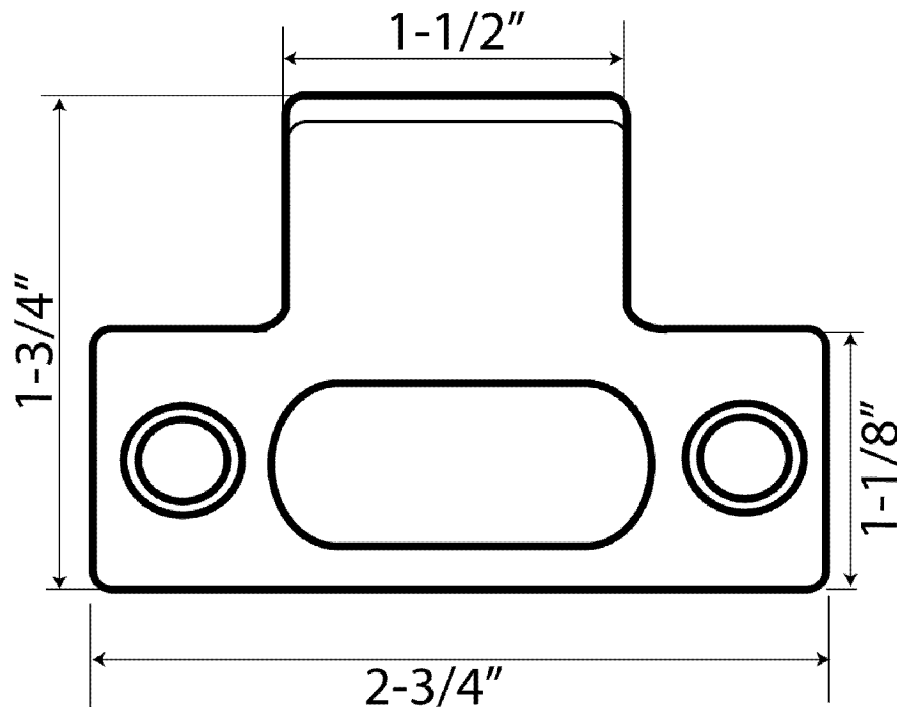

Optional T-Strike for Heavy Duty ARL1338

- ◎ Solid Brass
- ◎ Individually poly-bagged
- ◎ Packed with screws
- ◎ 2 -3/4" x 1-1/2" x 1-3/4"
- ◎ Architectural finishes available

Cal-Royal Products, Inc.

6605 Flotilla St., City of Commerce, CA 90040 U.S.A.