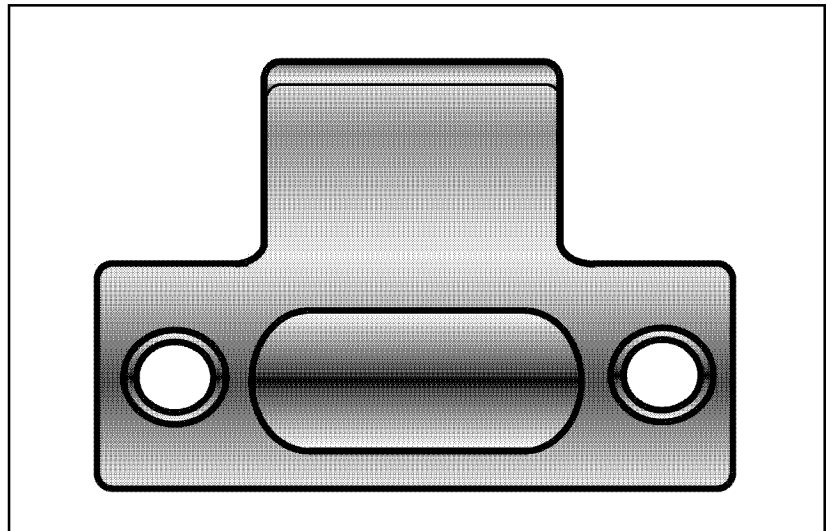

Optional T-Strike for Heavy Duty ARL1338

- ◎ Solid Brass
- ◎ Individually poly-bagged
- ◎ Packed with screws
- ◎ 2 -3/4" x 1-1/2" x 1-3/4"
- ◎ Architectural finishes available

Cal-Royal Products, Inc.

6605 Flotilla St., City of Commerce, CA 90040 U.S.A.