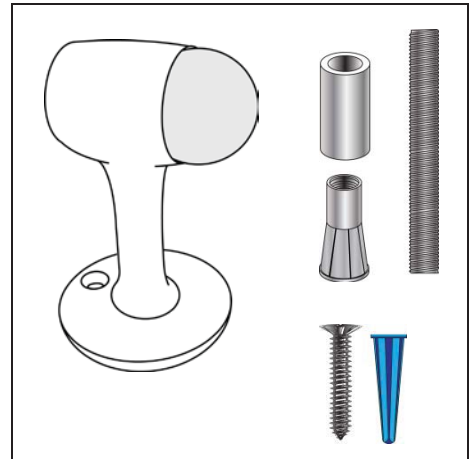

Floor Stops

- ⊙ Commercial grade wall door stop for high traffic conditions. Solid cast brass or bronze heavy duty construction
- ⊙ Includes mounting hardware for all wall construction applications
- ⊙ Perfect for indoor or outdoor use
- ⊙ Rubber tip does not scar nor mark surface of door
- ⊙ Conforms to ANSI: A156.16, BHMA:L12131, FED SPEC:1328E
- ⊙ Architectural finishes available

ITEM#	CFS20
BASE DIAMETER	2"
OVERALL HEIGHT	3"

Cal-Royal Products, Inc.

6605 Flotilla St., City of Commerce, CA 90040 U.S.A.

Phone: (323) 888-6601 • (800) 876-9258 • Fax: (323) 888-6699 • (800) 222-3316

Email: sales@cal-royal.com • Website: www.cal-royal.com

The illustration and technical description in this Specification Sheet is current as of the date in the version box above. Cal-Royal Product reserves the right to, and may frequently make changes and/or improvements in designs and dimensions.