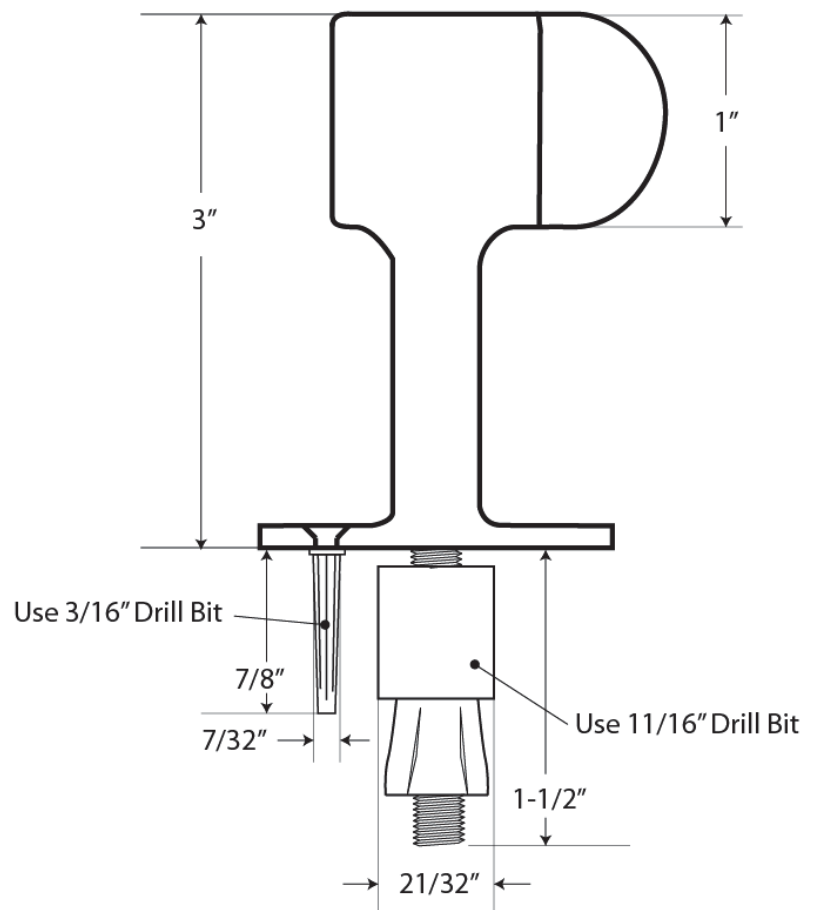

Floor Stops

- ⊙ Commercial grade wall door stop for high traffic conditions. Solid cast brass or bronze heavy duty construction
- ⊙ Includes mounting hardware for all wall construction applications
- ⊙ Perfect for indoor or outdoor use
- ⊙ Rubber tip does not scar nor mark surface of door
- ⊙ Conforms to ANSI: A156.16, BHMA:L12131, FED SPEC:1328E
- ⊙ Architectural finishes available

ITEM#	CFS20
BASE DIAMETER	2"
OVERALL HEIGHT	3"

Cal-Royal Products, Inc.

6605 Flotilla St., City of Commerce, CA 90040 U.S.A.

Phone: (323) 888-6601 • (800) 876-9258 • Fax: (323) 888-6699 • (800) 222-3316

Email: sales@cal-royal.com • Website: www.cal-royal.com

The illustration and technical description in this Specification Sheet is current as of the date in the version box above. Cal-Royal Product reserves the right to, and may frequently make changes and/or improvements in designs and dimensions.