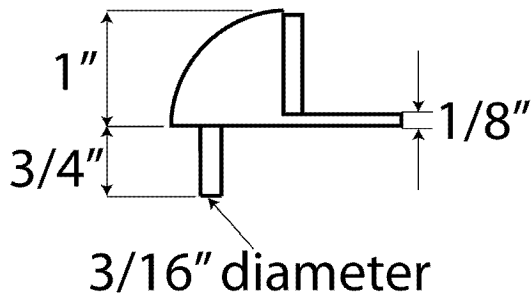

DSL4 and DSHP18

Floor Dome Stops

- ⊙ For doors with threshold or undercut doors
- ⊙ Heavy-Duty Cast Dome Stops constructed of solid brass
- ⊙ Rubber bumper does not scar nor mark surface of door
- ⊙ Packed with wood screw and plastic anchor
- ⊙ DSL4 conforms to ANSI/BHMA 156.6, L12141
- ⊙ DSHP18 conforms to ANSI/BHMA 156.6, L12161
- ⊙ Architectural finishes available

ITEM #	Overall Height	Base Height	Base Diameter
DSL4	1"	1/8"	1-3/4"
DSHP18	1-3/8"	3/8"	1-3/4"

DSL4

DSHP18

Cal-Royal Products, Inc.

6605 Flotilla St., City of Commerce, CA 90040 U.S.A.

Phone: (323) 888-6601 • (800) 876-9258 • Fax: (323) 888-6699 • (800) 222-3316