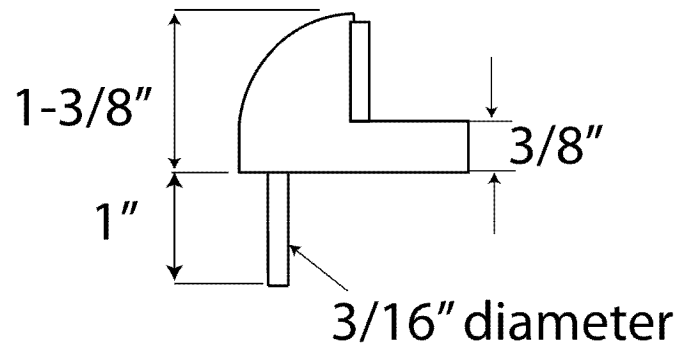

DSL4 and DSHP18

Floor Dome Stops

- ⊙ For doors with threshold or undercut doors
- ⊙ Heavy-Duty Cast Dome Stops constructed of solid brass
- ⊙ Rubber bumper does not scar nor mark surface of door
- ⊙ Packed with wood screw and plastic anchor
- ⊙ DSL4 conforms to ANSI/BHMA 156.6, L12141
- ⊙ DSHP18 conforms to ANSI/BHMA 156.6, L12161
- ⊙ Architectural finishes available

ITEM #	Overall Height	Base Height	Base Diameter
DSL4	1"	1/8"	1-3/4"
DSHP18	1-3/8"	3/8"	1-3/4"

DSL4

DSHP18

Cal-Royal Products, Inc.

6605 Flotilla St., City of Commerce, CA 90040 U.S.A.

Phone: (323) 888-6601 • (800) 876-9258 • Fax: (323) 888-6699 • (800) 222-3316