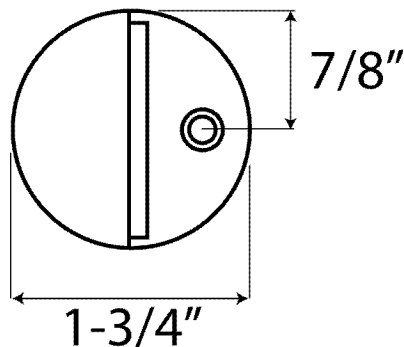

DSL4 and DSHP18

Floor Dome Stops

- ⊙ For doors with threshold or undercut doors
- ⊙ Heavy-Duty Cast Dome Stops constructed of solid brass
- ⊙ Rubber bumper does not scar nor mark surface of door
- ⊙ Packed with wood screw and plastic anchor
- ⊙ DSL4 conforms to ANSI/BHMA 156.6, L12141
- ⊙ DSHP18 conforms to ANSI/BHMA 156.6, L12161
- ⊙ Architectural finishes available

ITEM #	Overall Height	Base Height	Base Diameter
DSL4	1"	1/8"	1-3/4"
DSHP18	1-3/8"	3/8"	1-3/4"

DSL4

DSHP18

Cal-Royal Products, Inc.

6605 Flotilla St., City of Commerce, CA 90040 U.S.A.

Phone: (323) 888-6601 • (800) 876-9258 • Fax: (323) 888-6699 • (800) 222-3316