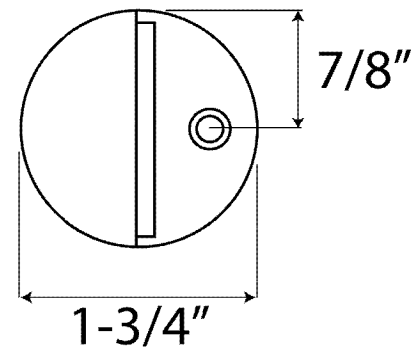

DSL4 and DSHP18

Floor Dome Stops

- ⊙ For doors with threshold or undercut doors
- ⊙ Heavy-Duty Cast Dome Stops constructed of solid brass
- ⊙ Rubber bumper does not scar nor mark surface of door
- ⊙ Packed with wood screw and plastic anchor
- ⊙ DSL4 conforms to ANSI/BHMA 156.6, L12141
- ⊙ DSHP18 conforms to ANSI/BHMA 156.6, L12161
- ⊙ Architectural finishes available

ITEM #	Overall Height	Base Height	Base Diameter
DSL4	1"	1/8"	1-3/4"
DSHP18	1-3/8"	3/8"	1-3/4"

DSL4

DSHP18

Cal-Royal Products, Inc.

6605 Flotilla St., City of Commerce, CA 90040 U.S.A.

Phone: (323) 888-6601 • (800) 876-9258 • Fax: (323) 888-6699 • (800) 222-3316