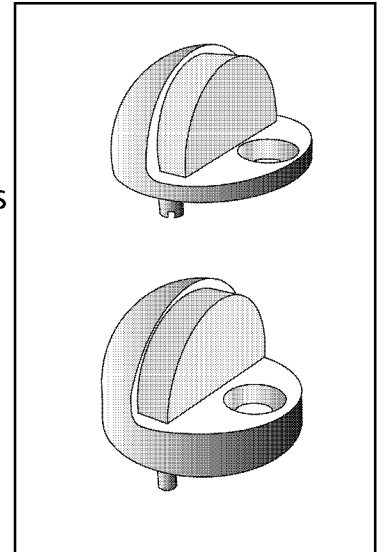

DSL4 and DSHP18

Floor Dome Stops

- ⊙ For doors with threshold or undercut doors
- ⊙ Heavy-Duty Cast Dome Stops constructed of solid brass
- ⊙ Rubber bumper does not scar nor mark surface of door
- ⊙ Packed with wood screw and plastic anchor
- ⊙ DSL4 conforms to ANSI/BHMA 156.6, L12141
- ⊙ DSHP18 conforms to ANSI/BHMA 156.6, L12161
- ⊙ Architectural finishes available

ITEM #	Overall Height	Base Height	Base Diameter
DSL4	1"	1/8"	1-3/4"
DSHP18	1-3/8"	3/8"	1-3/4"

DSL4

DSHP18

Cal-Royal Products, Inc.

6605 Flotilla St., City of Commerce, CA 90040 U.S.A.

Phone: (323) 888-6601 • (800) 876-9258 • Fax: (323) 888-6699 • (800) 222-3316