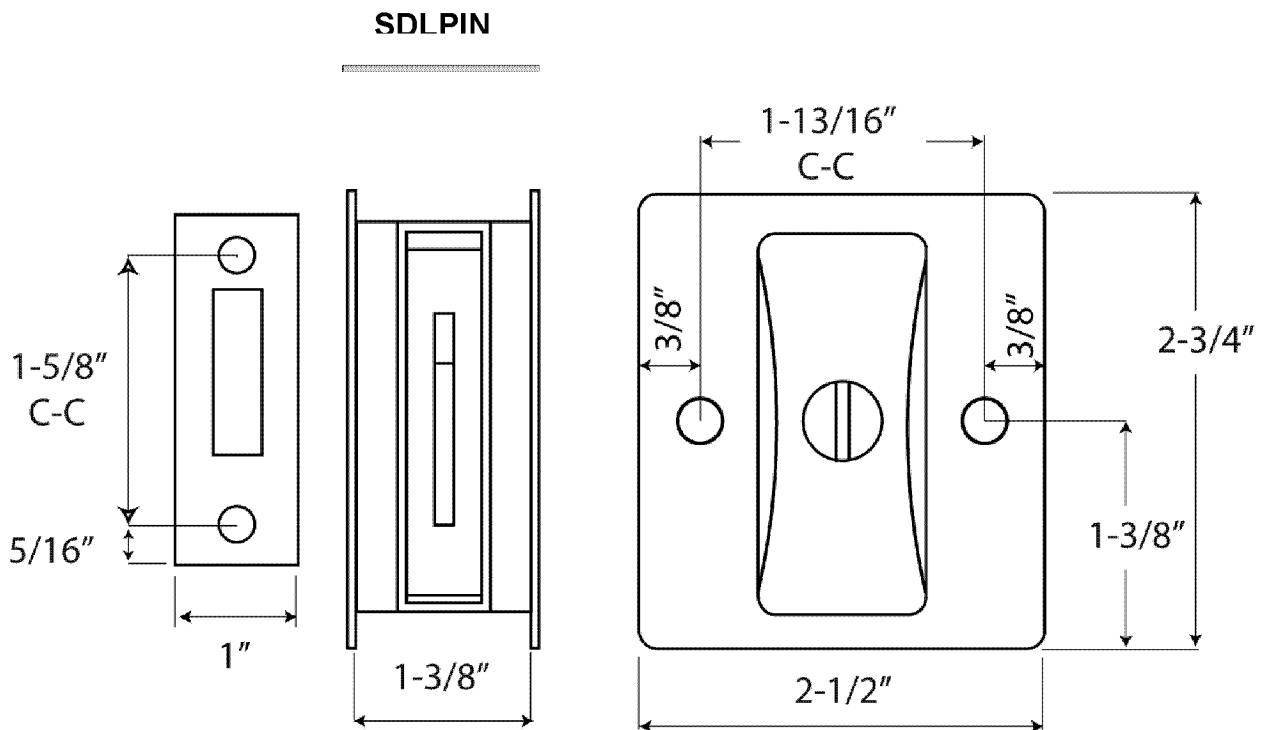

Privacy Solid Brass Sliding Door Lock

- ⊙ Sliding door lock and pull for passageway (pocket) doors
- ⊙ Decorative Coined Edges
- ⊙ Reversible (Non-Handed)
- ⊙ Easy installation onto pocket-type interior doors with just a simple cut in door edge
- ⊙ For use on 1-3/8" to 1-3/4" thick doors
- ⊙ Use SDLPIN for 1-3/4" doors

SDLPIN

- ⊙ 1-1/8" Long Extension Pin for SDL16 Privacy function for 1-3/4" Door thickness

Cal-Royal Products, Inc.

6605 Flotilla St., City of Commerce, CA 90040 U.S.A.

Phone: (323) 888-6601 • (800) 876-9258 • Fax: (323) 888-6699 • (800) 222-3316