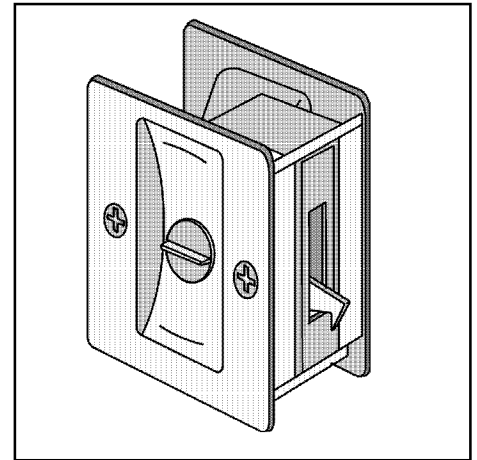

Privacy Solid Brass Sliding Door Lock

- ⊙ Sliding door lock and pull for passageway (pocket) doors
- ⊙ Decorative Coined Edges
- ⊙ Reversible (Non-Handed)
- ⊙ Easy installation onto pocket-type interior doors with just a simple cut in door edge
- ⊙ For use on 1-3/8" to 1-3/4" thick doors
- ⊙ Use SDLPIN for 1-3/4" doors

SDLPIN

- ⊙ 1-1/8" Long Extension Pin for SDL16 Privacy function for 1-3/4" Door thickness

Cal-Royal Products, Inc.

6605 Flotilla St., City of Commerce, CA 90040 U.S.A.

Phone: (323) 888-6601 • (800) 876-9258 • Fax: (323) 888-6699 • (800) 222-3316