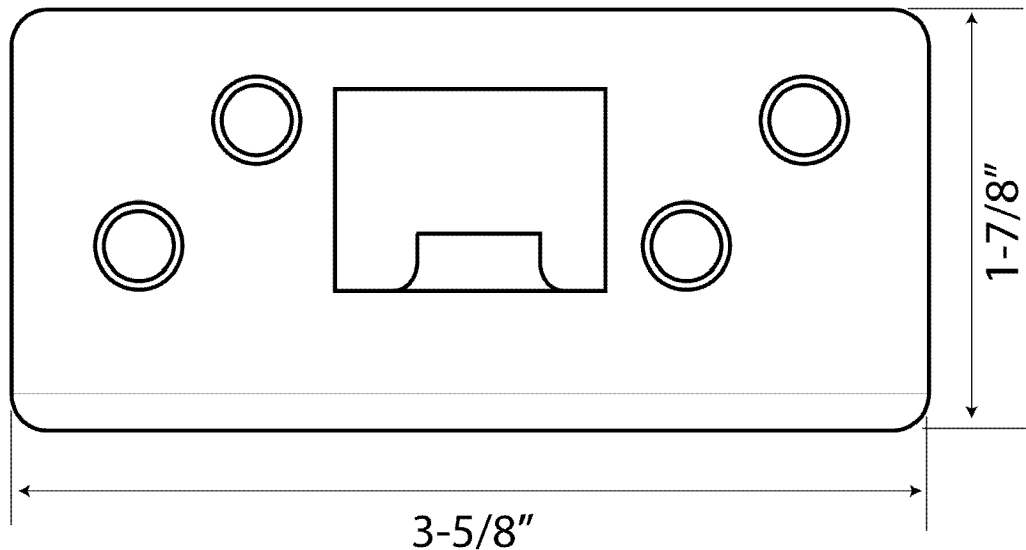

SDTP3625

Heavy Duty Security Strike

- ⦿ Size: 3-5/8" x 1-7/8"
- ⦿ Individually poly-bagged with 2 pcs #10 x 2-1/2" and 2 pcs #10 x 3/4" Wood Screws
- ⦿ Architectural finishes available

Cal-Royal Products, Inc.