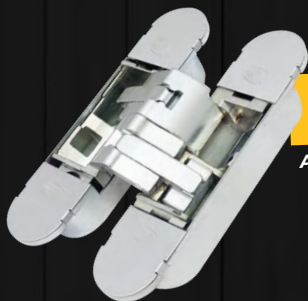

Monthly SPECIAL

312

Apply Code Before Checkout

PROMO
CODE

CR3D51

100% Made in Italy
CE Certified for 200,000 Opening/
Closing Cycles
Easy 3D Adjusting System
Elegant Minimalistic Design that is
available in US1, US4, US10B, US14,
US15, US26, US26D, and US28
finishes with no visible screws

HURRY BEFORE STOCK RUNS OUT!

CR3D51 US1

\$ 29.00

CR3D51 US15

\$ 33.00

CR3D51 US14

\$ 22.00

CR3D51 US26D