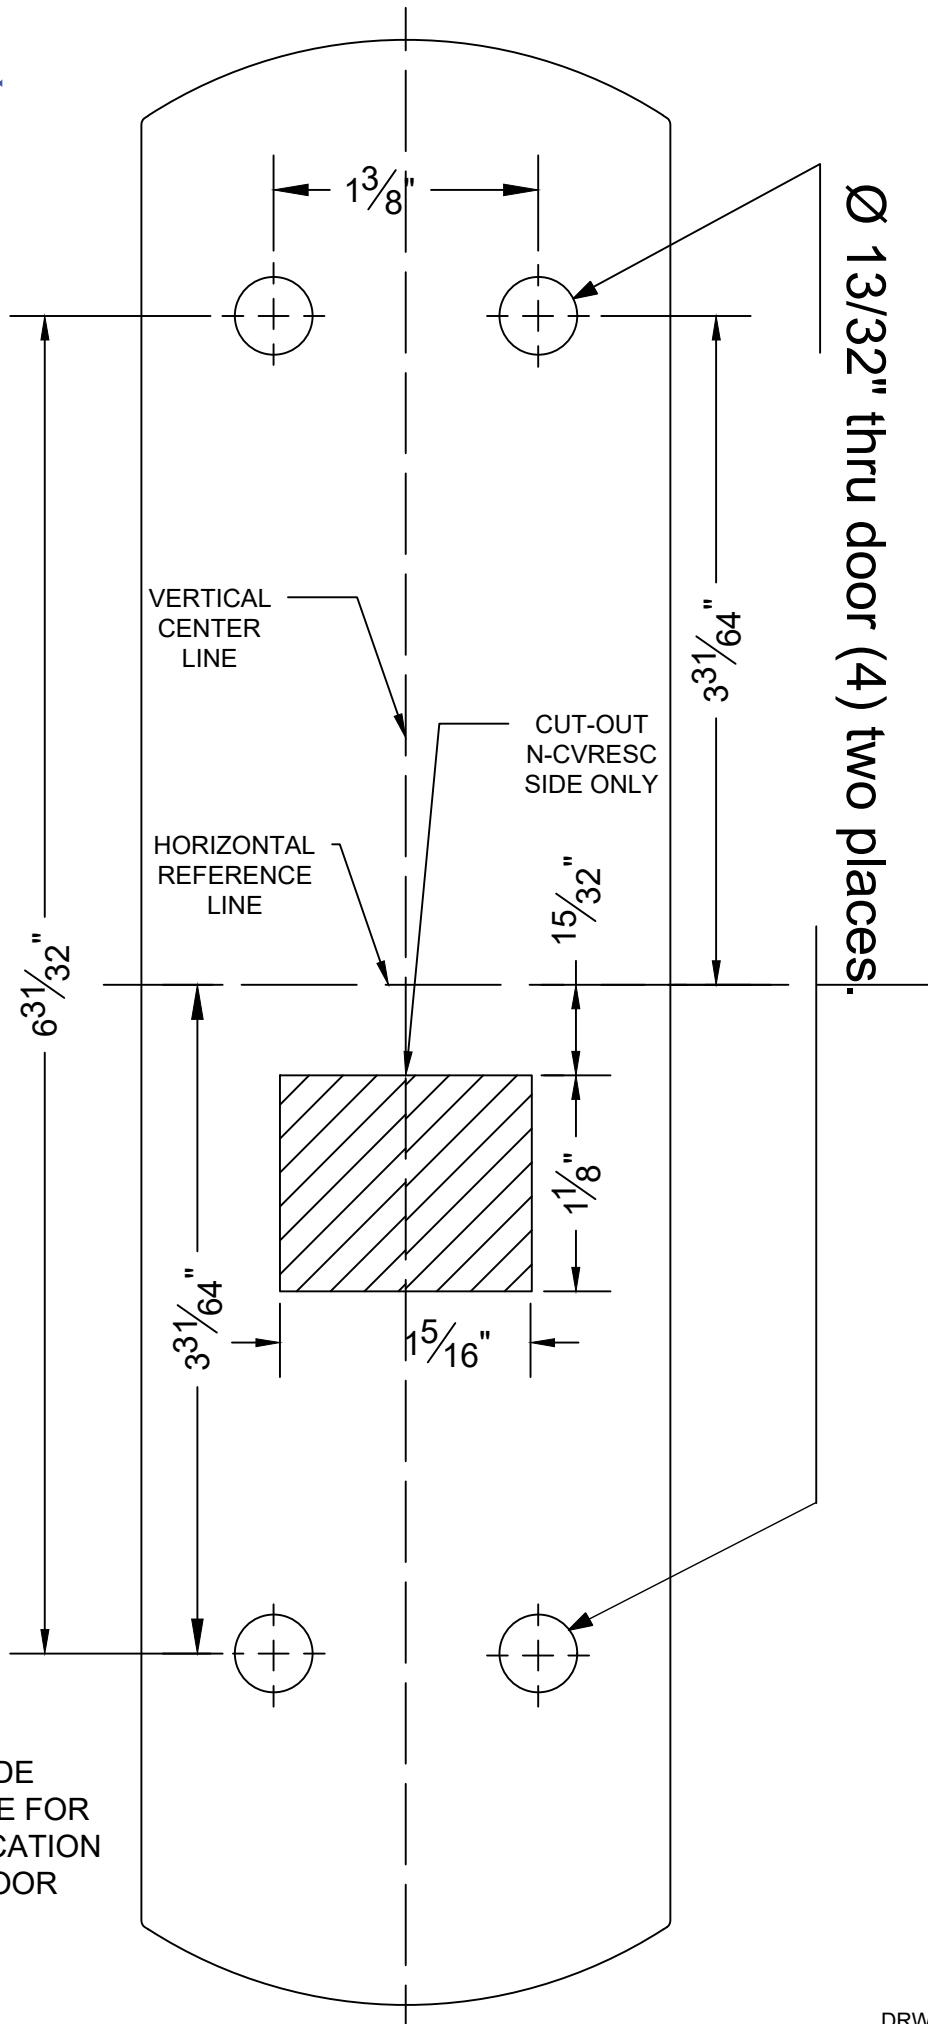

**TEMPLATE for  
N-CVRESC Esc Lever Trim for N-77CVR / N-98CVR Series  
Vertical Rod Device**

REFER TO INSIDE  
TRIM TEMPLATE FOR  
MOUNTING LOCATION  
OUTSIDE OF DOOR

For N-F77CVR / N-F98CVR Series Vertical Rod Device

41" FROM  
FINISHED  
FLOOR