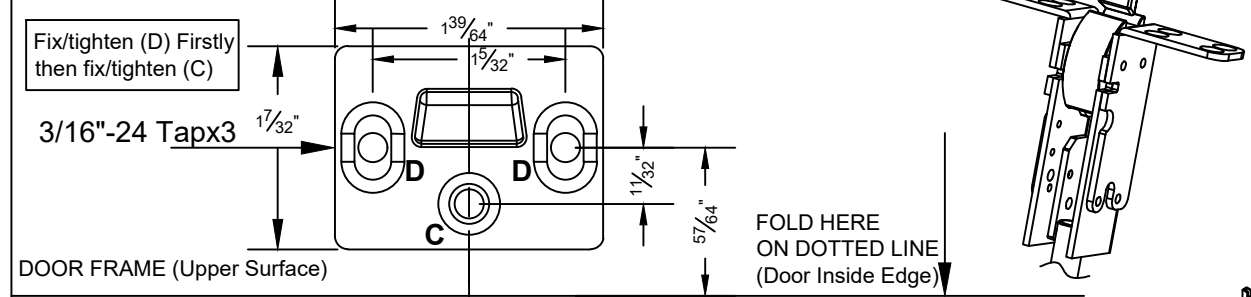

N-98CVR / N-F98CVR SERIES LHR
TEMPLATE of Top Latch [Top Strike] (regular use)

TEMPLATE of TOP Latch Housing Ass'y (Top Mounting Plate (regular use))

TEMPLATE of TOP Latch Housing Ass'y (Top Mounting Plate (regular use))

The illustration and technical description in this cut sheet is current as of the date in version date on the right.
 Cal-Royal Product reserves the right to, and may, on occasions, make changes and/or improvements in designs and dimensions without prior notice.