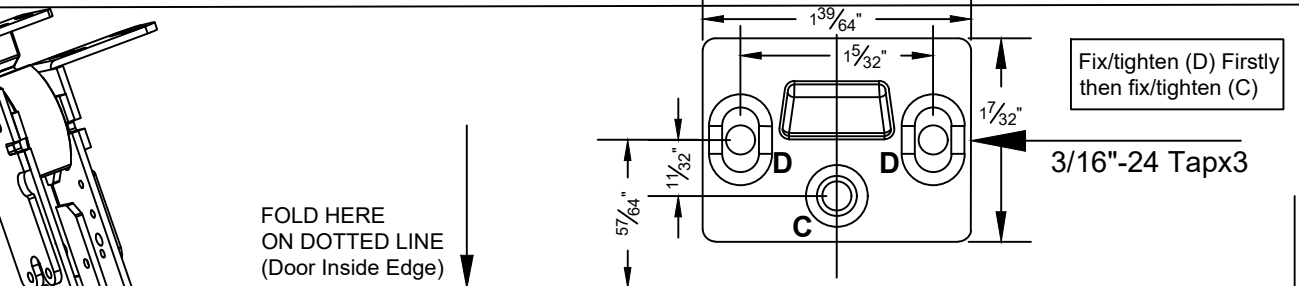

N-98CVR / N-F98CVR SERIES LHR
TEMPLATE of Top Latch [Top Strike] (regular use)

TEMPLATE of TOP Latch Housing Ass'y (Top Mounting Plate (regular use))

TEMPLATE of TOP Latch Housing Ass'y (Top Mounting Plate (regular use))

The illustration and technical description in this cut sheet is current as of the date in version date on the right.
 Cal-Royal Product reserves the right to, and may, on occasions, make changes and/or improvements in designs and dimensions without prior notice.