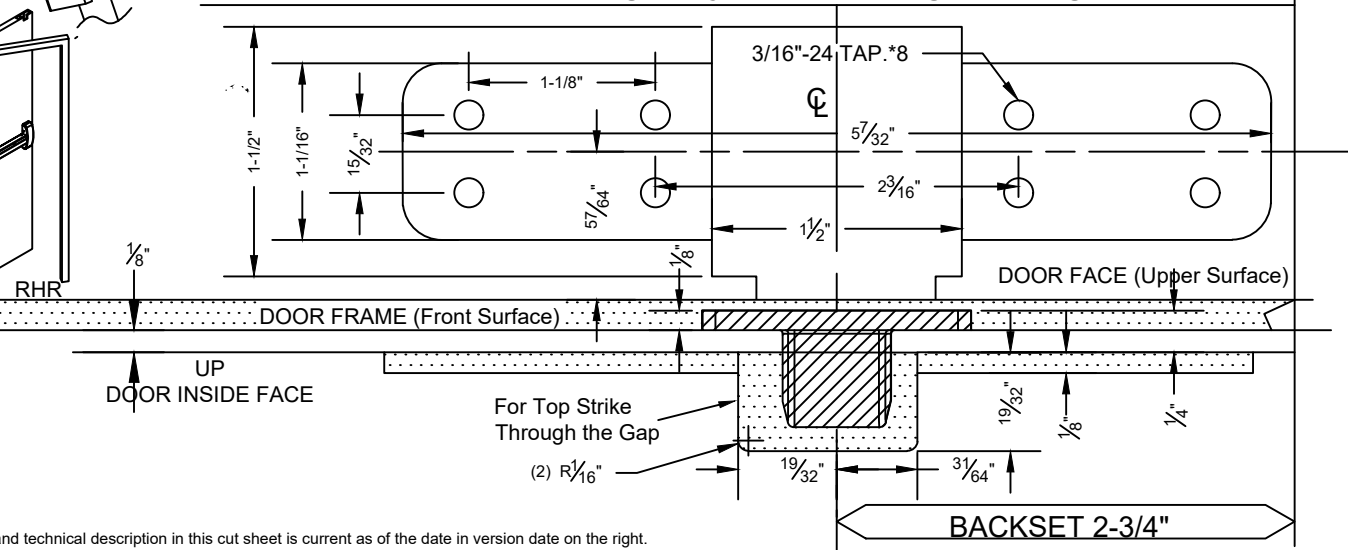

N-98CVR / N-F98CVR SERIES LHR
TEMPLATE of Top Latch [Top Strike] (regular use)

TEMPLATE of TOP Latch Housing Ass'y (Top Mounting Plate (regular use))

TEMPLATE of TOP Latch Housing Ass'y (Top Mounting Plate (regular use))

The illustration and technical description in this cut sheet is current as of the date in version date on the right.
 Cal-Royal Product reserves the right to, and may, on occasions, make changes and/or improvements in designs and dimensions without prior notice.

NOT TO SCALE
 UNIT: PRIMARY DIMENSION SHOWN IN INCHES, DIMENSIONS IN () ARE MM
 PAGE 1 of 1

Prepared By: BBT/ADG/CVL
 DATE: 02/27/2024

DWG. NO.: EDT-4012-02/24-1 of 1
 Ver. 1.01