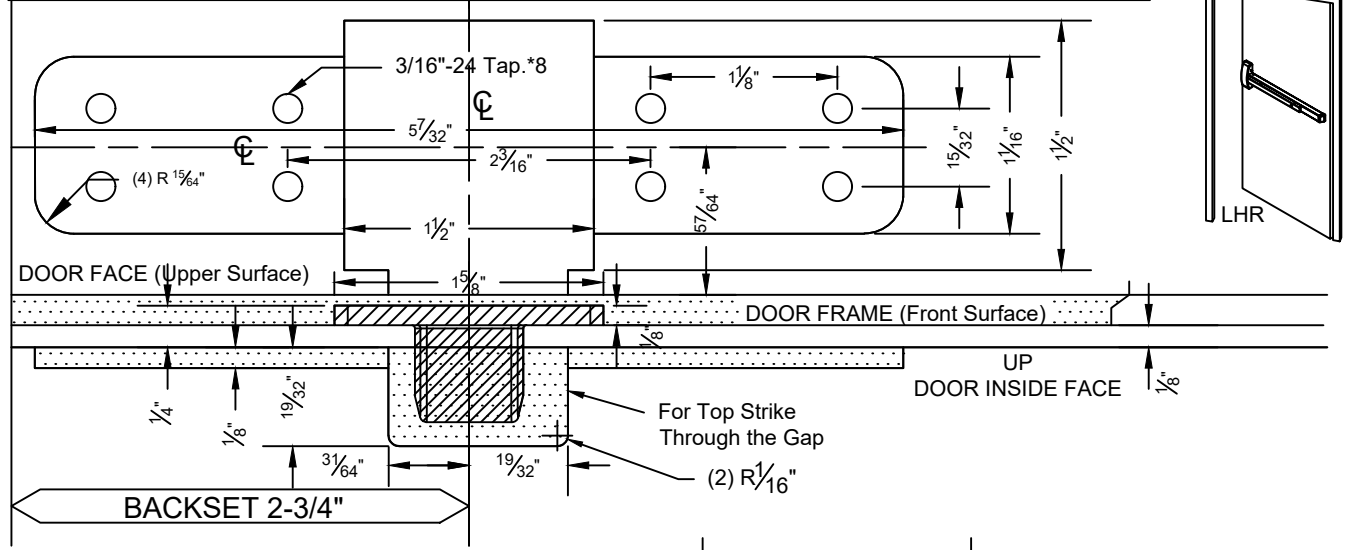

N-98CVR / N-F98CVR SERIES LHR
TEMPLATE of Top Latch [Top Strike] (regular use)

TEMPLATE of TOP Latch Housing Ass'y (Top Mounting Plate (regular use))

TEMPLATE of TOP Latch Housing Ass'y (Top Mounting Plate (regular use))

The illustration and technical description in this cut sheet is current as of the date in version date on the right.
 Cal-Royal Product reserves the right to, and may, on occasions, make changes and/or improvements in designs and dimensions without prior notice.

NOT TO SCALE
 UNIT: PRIMARY DIMENSION SHOWN IN INCHES, DIMENSIONS IN () ARE MM
 PAGE 1 of 1

Prepared By: BBT/ADG/CVL
 DATE: 02/27/2024

DWG. NO.: EDT-4012-02/24-1 of 1
 Ver. 1.01