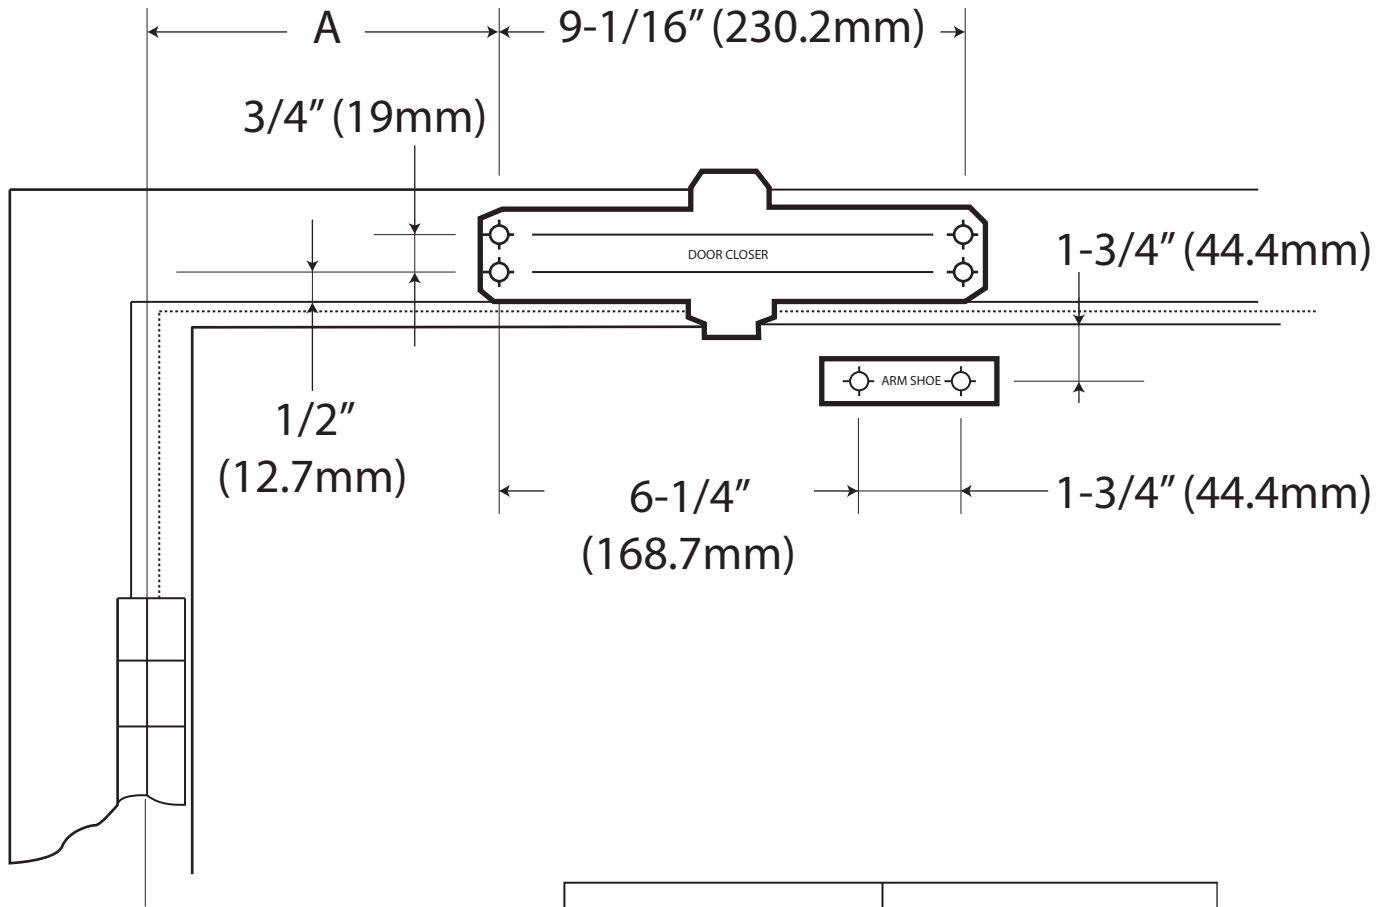

OPENING	DIM. A
To 120°	6-1/2" (165.1mm)
120°-180°	4" (101.6mm)

NOTE: Illustration shows LEFT HAND DOOR configuration. For RIGHT HAND DOOR, reverse template.

 Hinge or
Pivot

OPENING	DIM. A
To 120°	6-1/2" (165.1mm)
120°-180°	4" (101.6mm)

DESCRIPTION:			SCALE:
750 DOOR CLOSER TOP JAMB INSTALLATION TEMPLATE- PUSH SIDE			NOT TO SCALE
ANSI:	UNIT:	VERSION:	BY:
	inches [mm]	ver. 1.0 rev. 04/12	bteves/adg

OPENING	DIM. A	DIM. B
To 120°	8-5/8" (219mm)	6-15/16" (176.2mm)
120°-180°	6-9/16" (166.7mm)	5-13/16" (131.8mm)

DESCRIPTION:

750 DOOR CLOSER
PARALLEL ARM INSTALLATION TEMPLATE- PUSH SIDE

SCALE:

NOT TO SCALE

ANSI:

UNIT:

inches [mm]

VERSION: