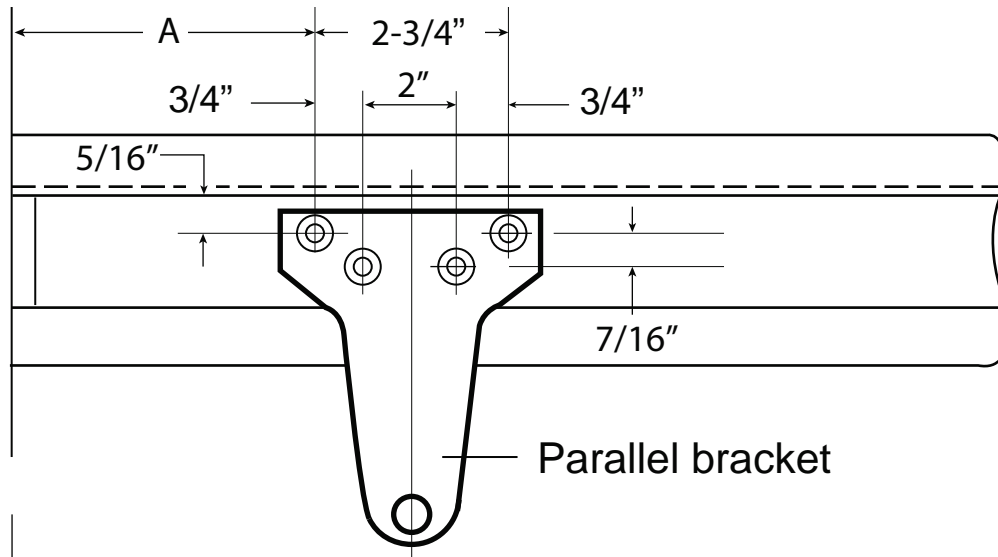

OPENING	DIM. A
To 120°	6-1/2" (165.1mm)
120°-180°	4" (101.6mm)

NOTE: Illustration shows LEFT HAND DOOR configuration. For RIGHT HAND DOOR, reverse template.

 Hinge or
Pivot

OPENING	DIM. A
To 120°	6-1/2" (165.1mm)
120°-180°	4" (101.6mm)

DESCRIPTION:			SCALE:
750 DOOR CLOSER TOP JAMB INSTALLATION TEMPLATE- PUSH SIDE			NOT TO SCALE
ANSI:	UNIT:	VERSION:	BY:
	inches [mm]	ver. 1.0 rev. 04/12	bteves/adg

OPENING	DIM. A	DIM. B
To 120°	8-5/8" (219mm)	6-15/16" (176.2mm)
120°-180°	6-9/16" (166.7mm)	5-13/16" (131.8mm)

DESCRIPTION:

750 DOOR CLOSER
PARALLEL ARM INSTALLATION TEMPLATE- PUSH SIDE

SCALE:

NOT TO SCALE

ANSI:

UNIT:

inches [mm]

VERSION: