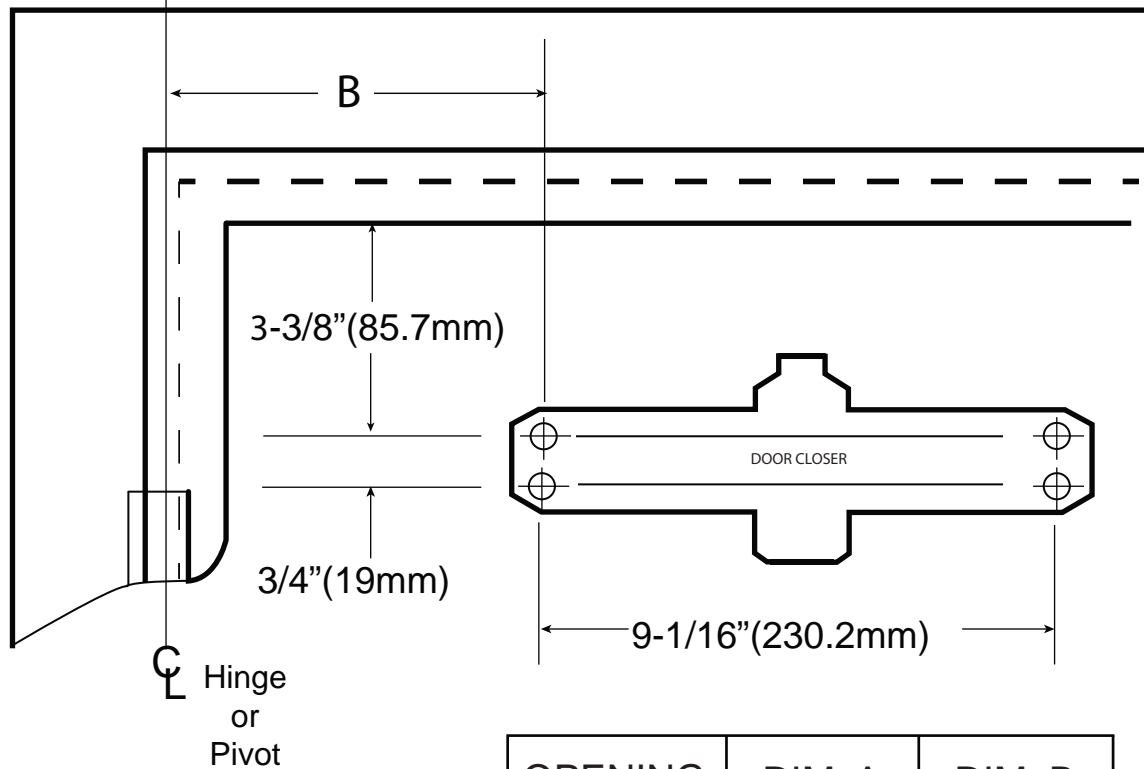

OPENING	DIM. A
To 120°	6-1/2" (165.1mm)
120°-180°	4" (101.6mm)

NOTE: Illustration shows LEFT HAND DOOR configuration. For RIGHT HAND DOOR, reverse template.

 Hinge or
Pivot

OPENING	DIM. A
To 120°	6-1/2" (165.1mm)
120°-180°	4" (101.6mm)

DESCRIPTION:			SCALE:
750 DOOR CLOSER TOP JAMB INSTALLATION TEMPLATE- PUSH SIDE			NOT TO SCALE
ANSI:	UNIT:	VERSION:	BY:
	inches [mm]	ver. 1.0 rev. 04/12	bteves/adg

OPENING	DIM. A	DIM. B
To 120°	8-5/8" (219mm)	6-15/16" (176.2mm)
120°-180°	6-9/16" (166.7mm)	5-13/16" (131.8mm)

DESCRIPTION:

750 DOOR CLOSER
PARALLEL ARM INSTALLATION TEMPLATE- PUSH SIDE

SCALE:

NOT TO SCALE

ANSI:

UNIT:

inches [mm]

VERSION: