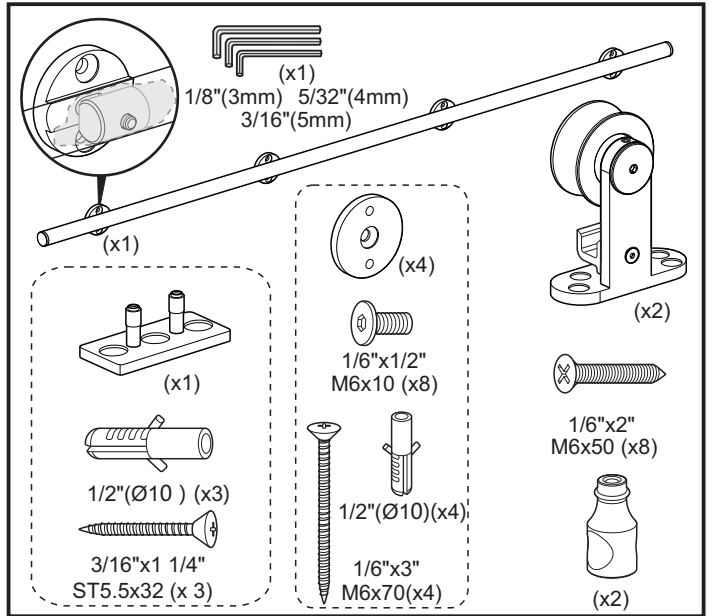

Installation manual for SDH1066

9

door stopper can be installed at the end of track

door stopper can be also installed between two wall mounts

10