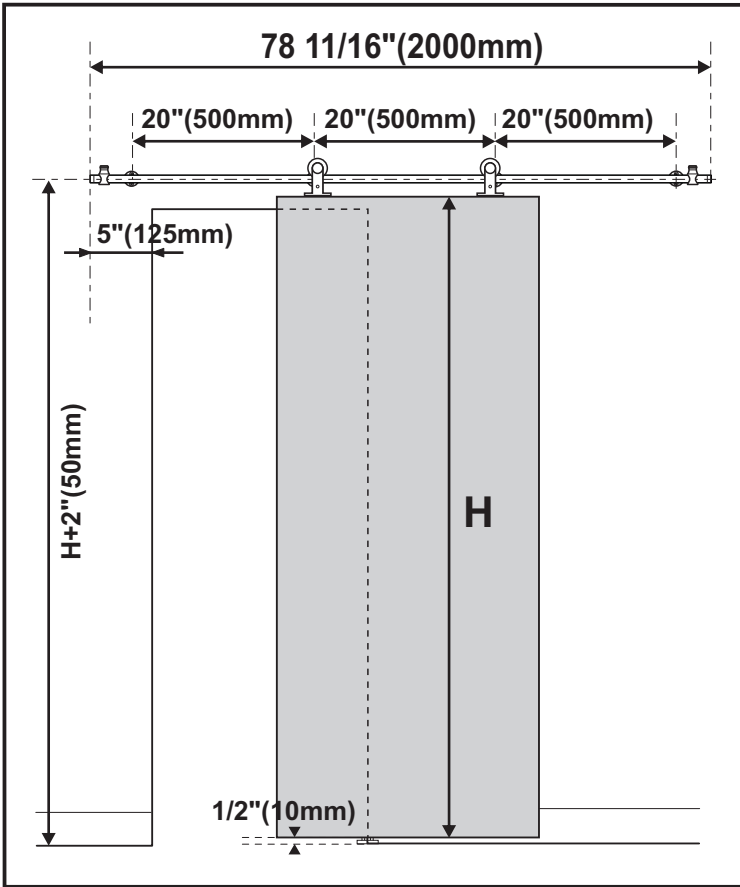

Installation manual for SDH1066

9

door stopper can be installed at the end of track

door stopper can be also installed between two wall mounts

10