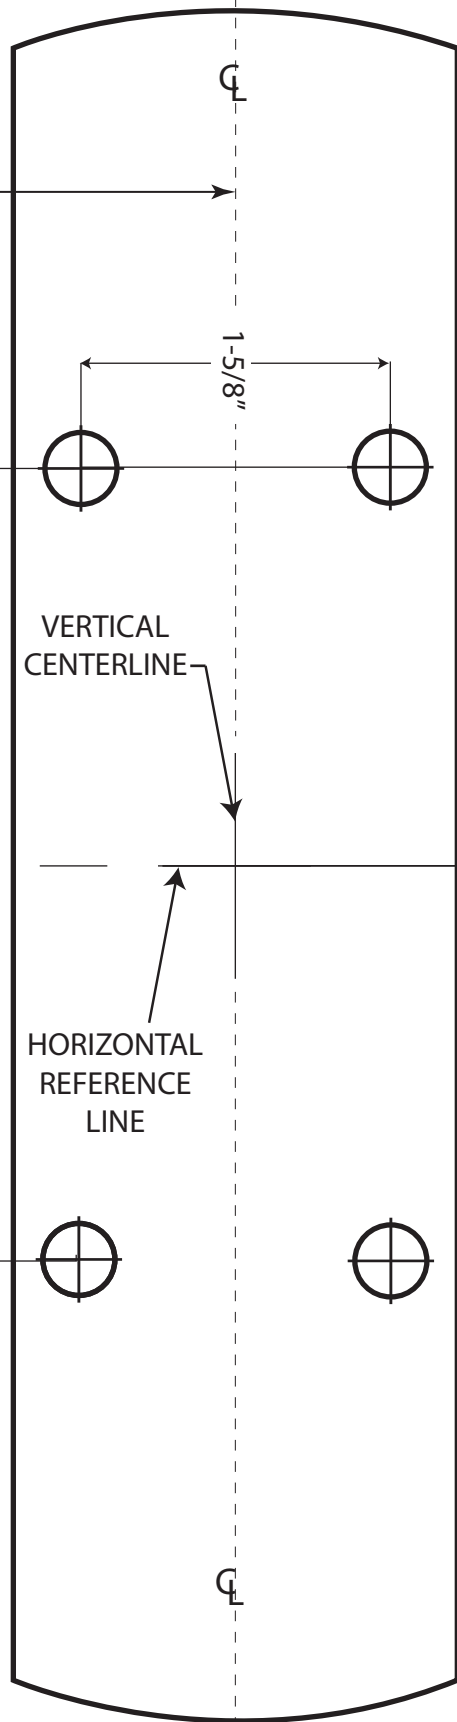

DOOR EDGE

2-3/4"

Ø

1-5/8"

VERTICAL CENTERLINE

4-1/4"

HORIZONTAL REFERENCE LINE

41"  
FROM  
FINISHED  
FLOOR

For 2200 Series Rim & Vert Rod Device  
3/8" Ø thru door (4) four places

6605 Flotilla St.  
City of Commerce  
CA 90040 USA  
Tel: (323) 888-6601  
FAX: (323) 888-6699  
Website: cal-royal.com  
Email: sales@cal-royal.com

ITEM NO.: NESC2240		DESCRIPTION: DUMMY ESCUTCHEON LEVER TRIM		SCALE: 1:1	
ANSI: ---	UNIT: inches (mm)	VERSION: ver. 1.0 rev. 01/12	BY: bteves/adg		