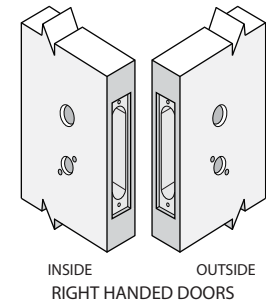

DOOR PREPARATION CHART

ITEM NO.	OUTSIDE			INSIDE		
	CYLINDER HOLE (A)	THUMBTURN HOLE (B)	LEVER HOLE (C)	CYLINDER HOLE (A)	THUMBTURN HOLE (B)	LEVER HOLE (C)
NM8071	●		●	●		●

● Indicates positions that needs to be drilled.