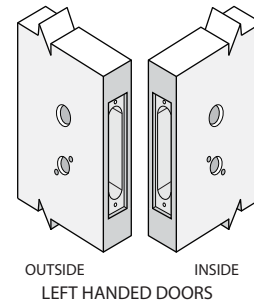

DOOR PREPARATION CHART

ITEM NO.	OUTSIDE			INSIDE		
	CYLINDER HOLE (A)	THUMBTURN HOLE (B)	LEVER HOLE (C)	CYLINDER HOLE (A)	THUMBTURN HOLE (B)	LEVER HOLE (C)
NM8071	●		●	●		●

● Indicates positions that needs to be drilled.