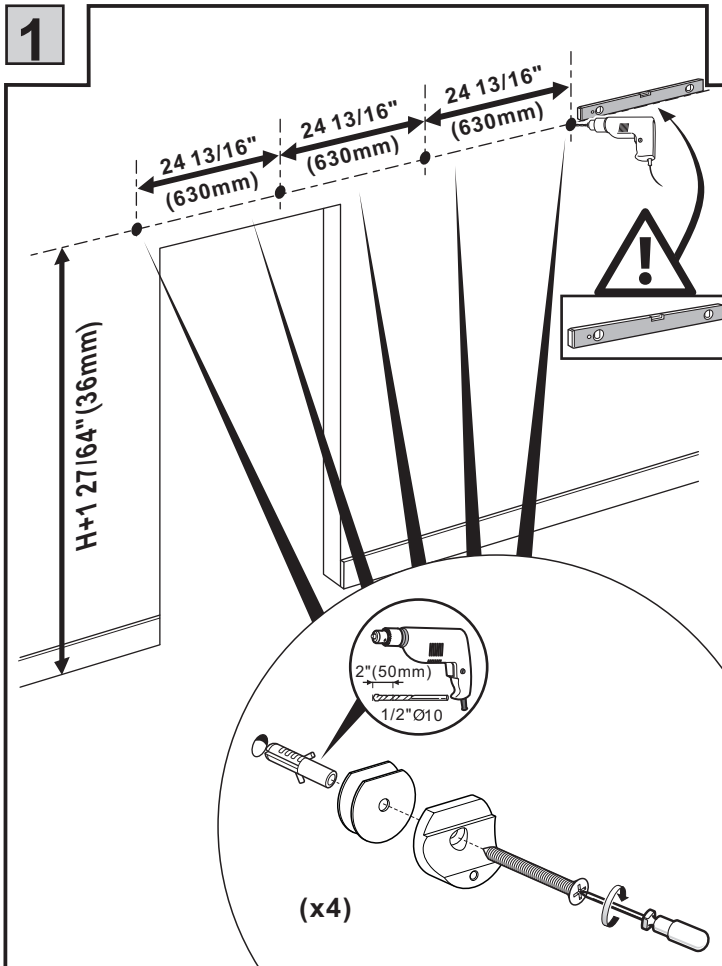

Installation manual for SDH3166

7

Door stopper can be also installed between two wall mounts