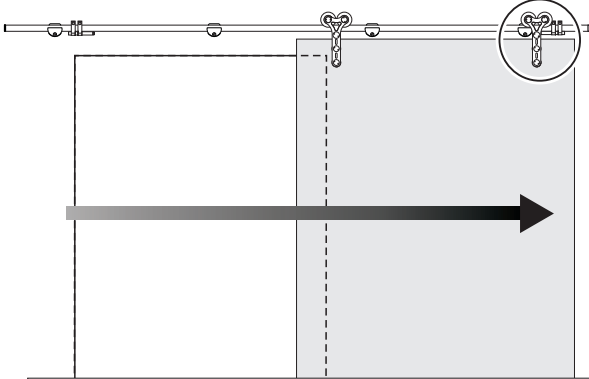

Installation manual for SDH3166

7

Door stopper can be also installed between two wall mounts