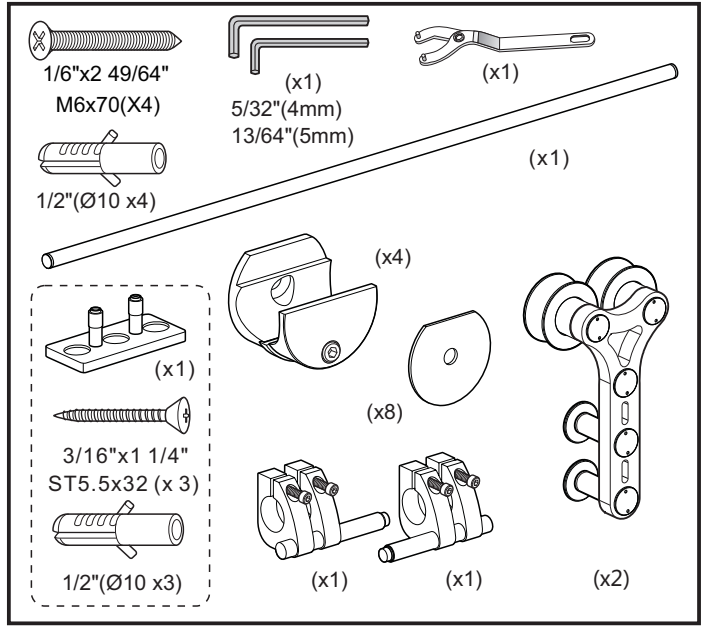

Installation manual for SDH3166

7

Door stopper can be also installed between two wall mounts