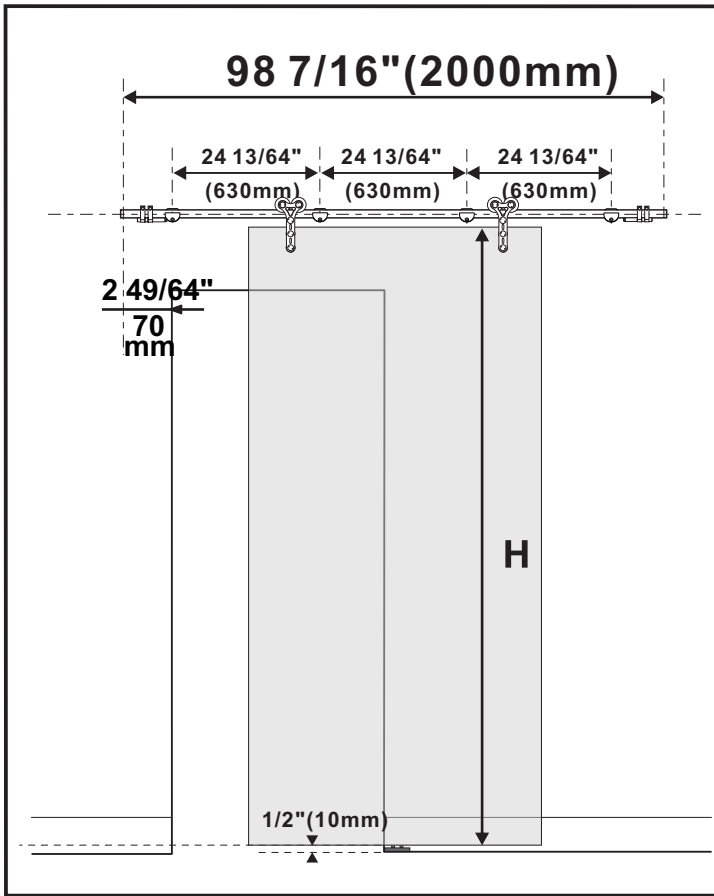

Installation manual for SDH3166

7

Door stopper can be also installed between two wall mounts