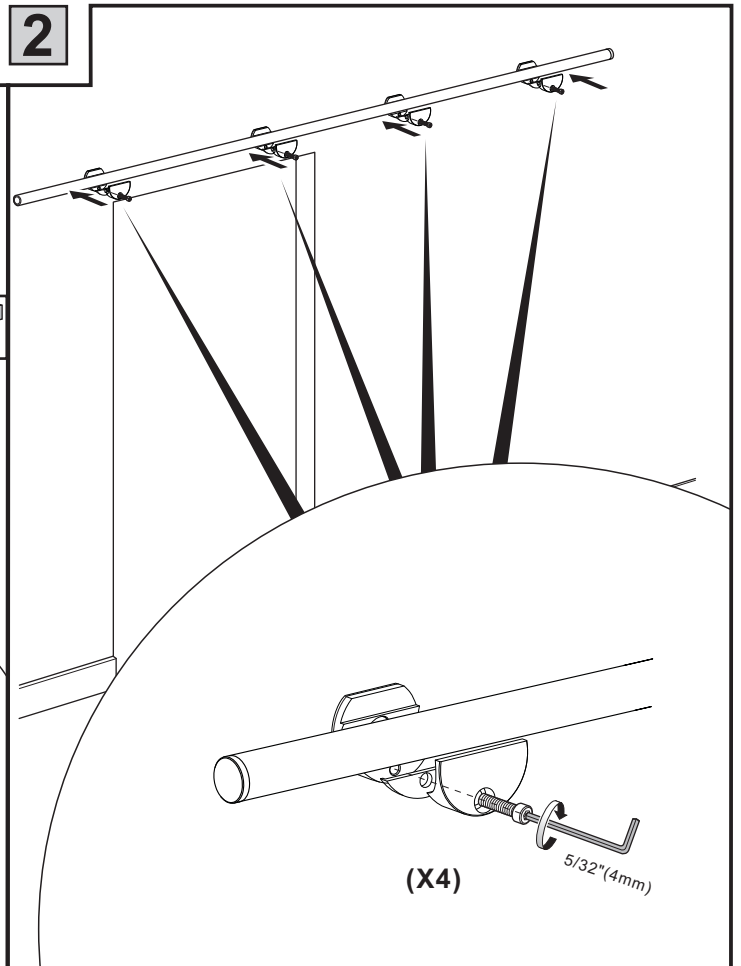

Installation manual for SDH3166

7

Door stopper can be also installed between two wall mounts