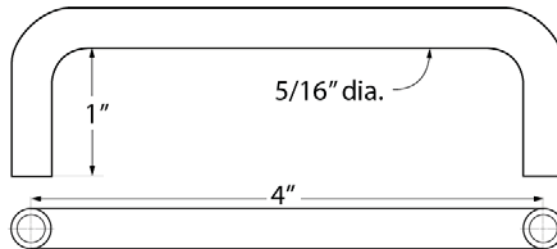

# Wire Pull

## WP300 - 3" Drawer Pull

## WP400 - 4" Drawer Pull

- ⊙ Constructed of Solid Brass
- ⊙ 5/16" Rod Diameter
- ⊙ Individually poly-bagged
- ⊙ Packed with 2 Breakaway Screws for 1-3/4" to 1-3/8" thick drawers
- ⊙ Conforms to ANSI/BHMA A156.9 B22011
- ⊙ Size is center to center of screw holes
- ⊙ Architectural finishes available