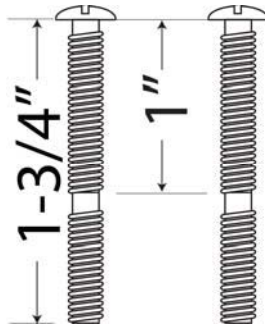

# Wire Pull

## WP300 - 3" Drawer Pull

## WP350 - 3-1/2" Drawer Pull

## WP400 - 4" Drawer Pull

- ⊙ Constructed of Solid Brass
- ⊙ 5/16" Rod Diameter
- ⊙ Individually poly-bagged
- ⊙ Packed with 2 Breakaway Screws for 1-3/4" to 1-3/8" thick drawers
- ⊙ Conforms to ANSI/BHMA A156.9 B22011
- ⊙ Size is center to center of screw holes
- ⊙ Architectural finishes available