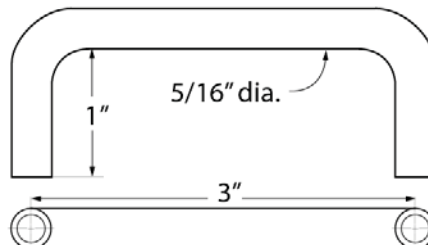

## WP300 - 3" Drawer Pull

## WP350 - 3-1/2" Drawer Pull

## WP400 - 4" Drawer Pull

- ⊙ Constructed of Solid Brass
- ⊙ 5/16" Rod Diameter
- ⊙ Individually poly-bagged
- ⊙ Packed with 2 Breakaway Screws for 1-3/4" to 1-3/8" thick drawers
- ⊙ Conforms to ANSI/BHMA A156.9 B22011
- ⊙ Size is center to center of screw holes
- ⊙ Architectural finishes available