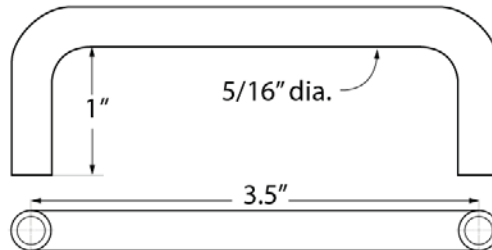

## WP300 - 3" Drawer Pull

## WP350 - 3-1/2" Drawer Pull

## WP400 - 4" Drawer Pull

- ⊙ Constructed of Solid Brass
- ⊙ 5/16" Rod Diameter
- ⊙ Individually poly-bagged
- ⊙ Packed with 2 Breakaway Screws for 1-3/4" to 1-3/8" thick drawers
- ⊙ Conforms to ANSI/BHMA A156.9 B22011
- ⊙ Size is center to center of screw holes
- ⊙ Architectural finishes available