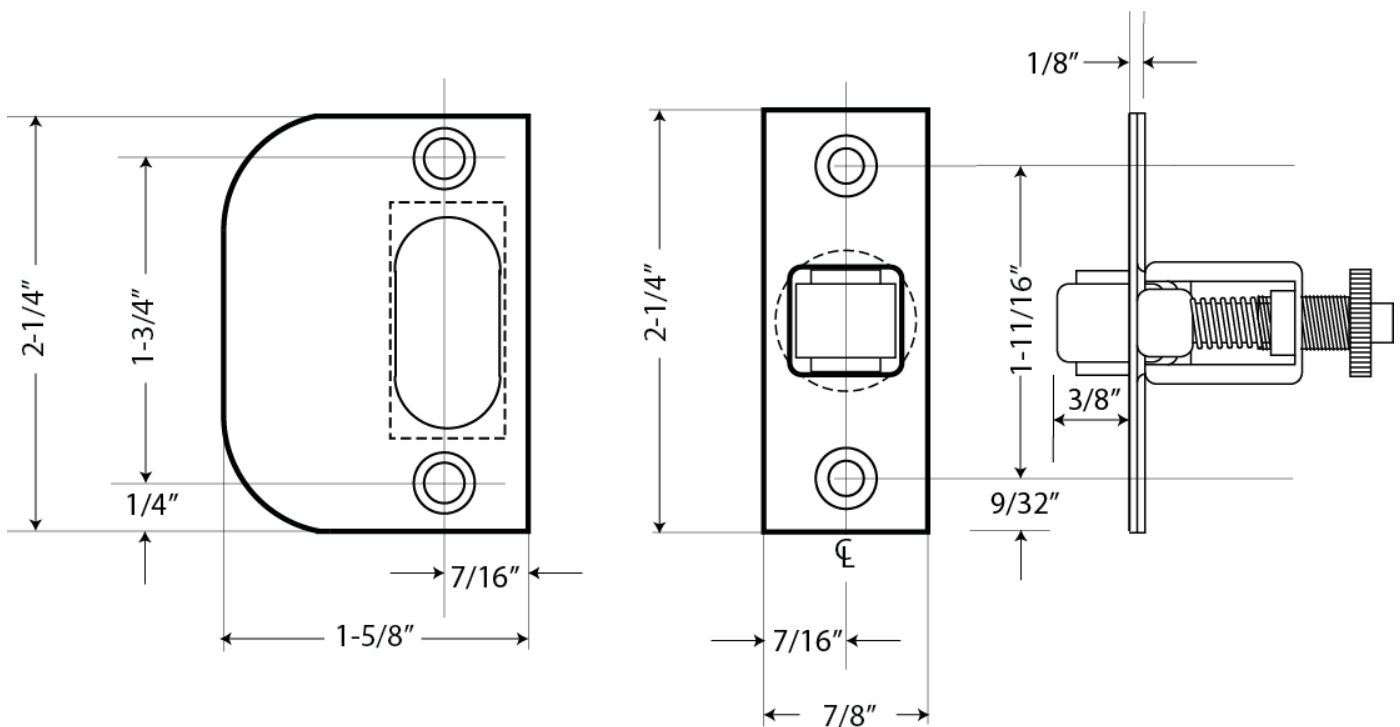

# ARCT3350

- ⦿ Soft latching action
- ⦿ Speed nylon roller for maximum performance
- ⦿ Adjustable tension, 4 – 17 lbs of holding power
- ⦿ Installs easily on thin doors
- ⦿ Includes brass full lip strike
- ⦿ Conforms to ANSI/BHMA A156.16

The illustration and technical description in this Specification Sheet is current as of the date in the version box above. Cal-Royal Product reserves the right to, and may frequently make changes and/or improvements in designs and dimensions.