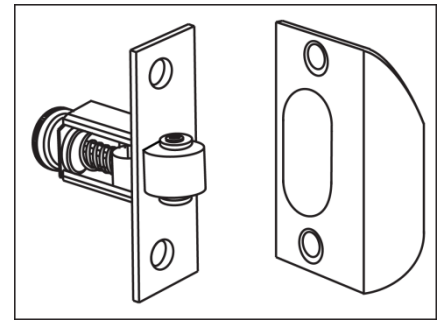

# ARCT3350

- ⦿ Soft latching action
- ⦿ Speed nylon roller for maximum performance
- ⦿ Adjustable tension, 4 – 17 lbs of holding power
- ⦿ Installs easily on thin doors
- ⦿ Includes brass full lip strike
- ⦿ Conforms to ANSI/BHMA A156.16