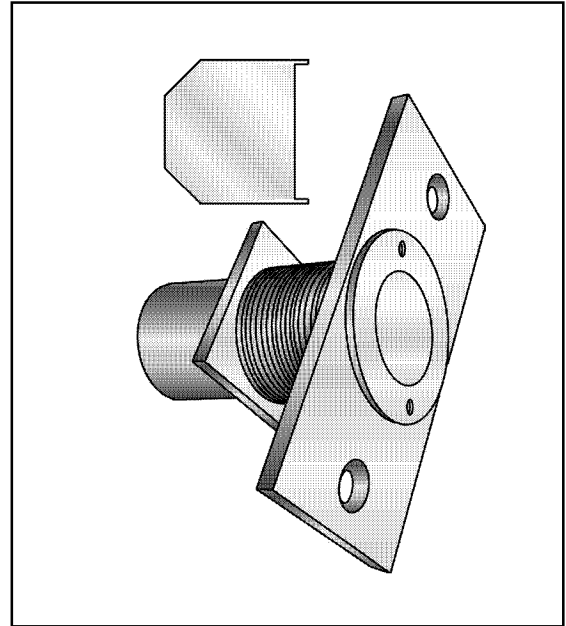

Solid Brass Dustproof Strike

Designed for use with all Cal-Royal automatic, self-latching and manual flushbolt.

- ⦿ Spring tension calibrated for positive closing and eliminates binding
- ⦿ Solid Brass
- ⦿ Can be locked in up position
- ⦿ Plate dimension 1-3/8" wide x 2-7/8" long x 1/8" thick
- ⦿ Conforms to ANSI/BHMA 156.16 L14011