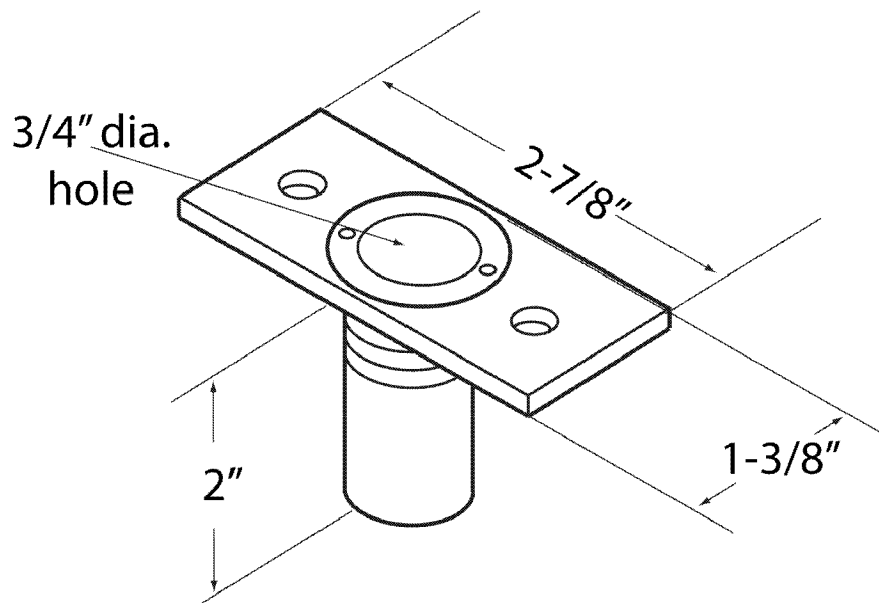

Solid Brass Dustproof Strike

Designed for use with all Cal-Royal automatic, self-latching and manual flushbolt.

- ⦿ Spring tension calibrated for positive closing and eliminates binding
- ⦿ Solid Brass
- ⦿ Can be locked in up position
- ⦿ Plate dimension 1-3/8" wide x 2-7/8" long x 1/8" thick
- ⦿ Conforms to ANSI/BHMA 156.16 L14011