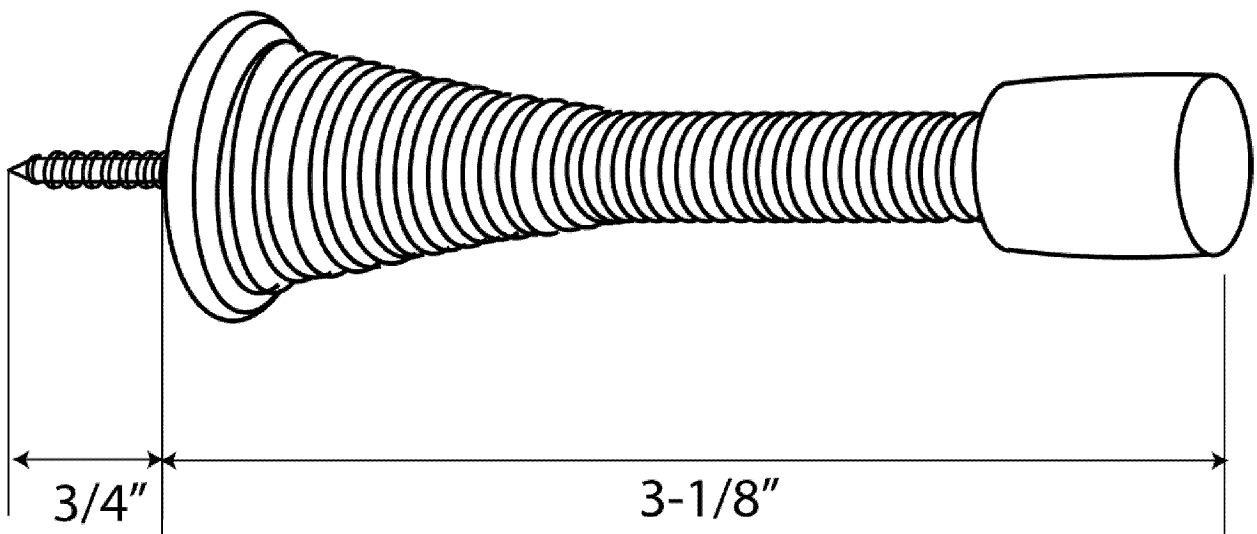

3-1/8" Heavy Duty Flexible Door Stop with screw and metal base

- ⦿ Packed with 3/4" mounting screw and base
- ⦿ Easy installation
- ⦿ 3-1/8" projection
- ⦿ Available in architectural finishes

Cal-Royal Products, Inc.