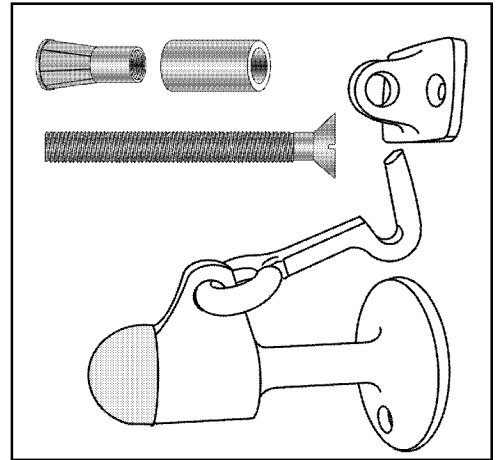

## Floor Door Stop & Manual Holder

- ⦿ Heavy duty commercial grade wall door stop for high traffic conditions. Solid cast brass or bronze heavy duty construction
- ⦿ Unit functions as stop but serves as a Hold-Open device when hook is manually engaged in strike
- ⦿ Unit requires manual disengagement to release Hold-Open
- ⦿ Includes mounting hardware for all wall construction applications
- ⦿ Perfect for indoor or outdoor use
- ⦿ Rubber tip does not scar nor mark surface of door
- ⦿ Conforms to ANSI/BHMA 156.16, BHMA:L11351 for brass, FED SPEC:1321E
- ⦿ Architectural finishes available

ITEM#	BASE DIAMETER	BASE PROJECTION	ENGAGED PROJECTION	STRIKE HEIGHT	STRIKE WIDTH	HOOK	EYE	STRIKE PROJECTION
HDWDS99	2"	3-5/8"	5-3/8"	1-1/2"	1-3/16"	2-3/4"	1-3/8" X 1-1/8"	1"