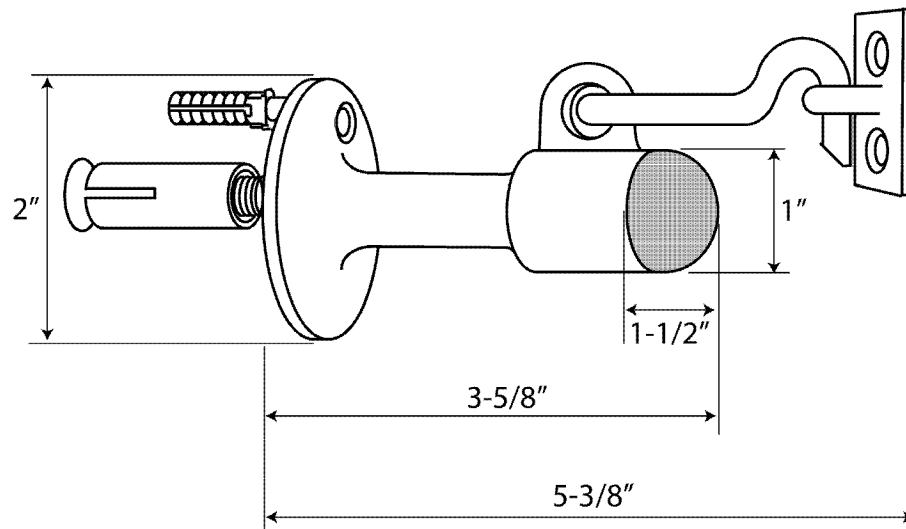

## Floor Door Stop & Manual Holder

- ⦿ Heavy duty commercial grade wall door stop for high traffic conditions. Solid cast brass or bronze heavy duty construction
- ⦿ Unit functions as stop but serves as a Hold-Open device when hook is manually engaged in strike
- ⦿ Unit requires manual disengagement to release Hold-Open
- ⦿ Includes mounting hardware for all wall construction applications
- ⦿ Perfect for indoor or outdoor use
- ⦿ Rubber tip does not scar nor mark surface of door
- ⦿ Conforms to ANSI/BHMA 156.16, BHMA:L11351 for brass, FED SPEC:1321E
- ⦿ Architectural finishes available

ITEM#	BASE DIAMETER	BASE PROJECTION	ENGAGED PROJECTION	STRIKE HEIGHT	STRIKE WIDTH	HOOK	EYE	STRIKE PROJECTION
HDWDS99	2"	3-5/8"	5-3/8"	1-1/2"	1-3/16"	2-3/4"	1-3/8" X 1-1/8"	1"