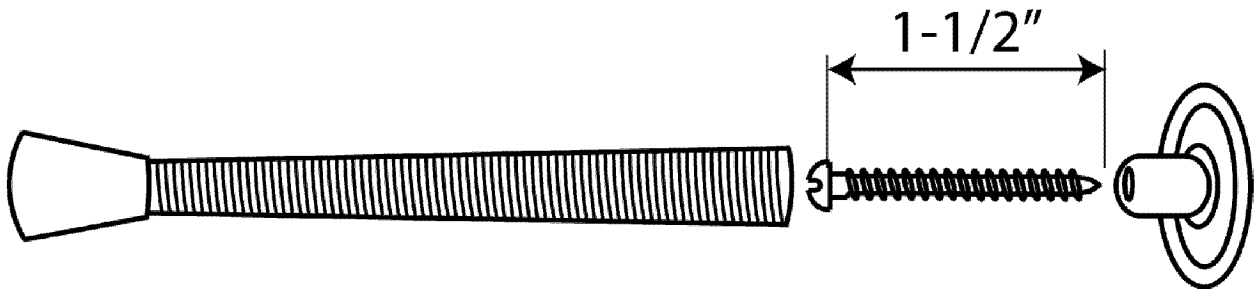

3" Heavy Duty Flexible Snap On Door Stop 3 Pieces

- ◎ Steel Base
- ◎ Easy Installation
- ◎ Individually poly-bagged with 1-1/2" screw and base
- ◎ White Rubber Tip
- ◎ Available in architectural finishes
- ◎ Comparable to IVES#060