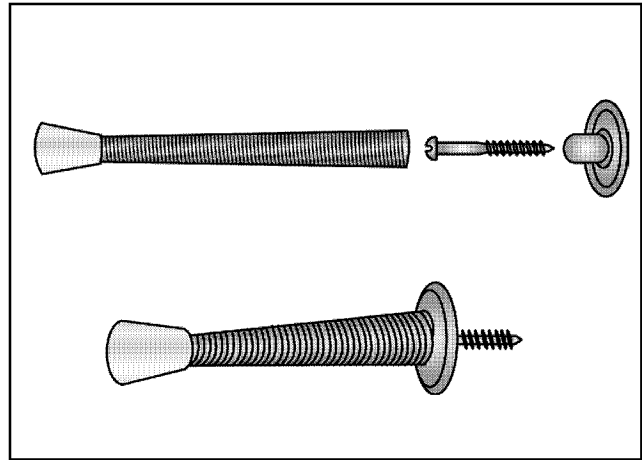

3" Heavy Duty Flexible Snap On Door Stop 3 Pieces

- ◎ Steel Base
- ◎ Easy Installation
- ◎ Individually poly-bagged with 1-1/2" screw and base
- ◎ White Rubber Tip
- ◎ Available in architectural finishes
- ◎ Comparable to IVES#060