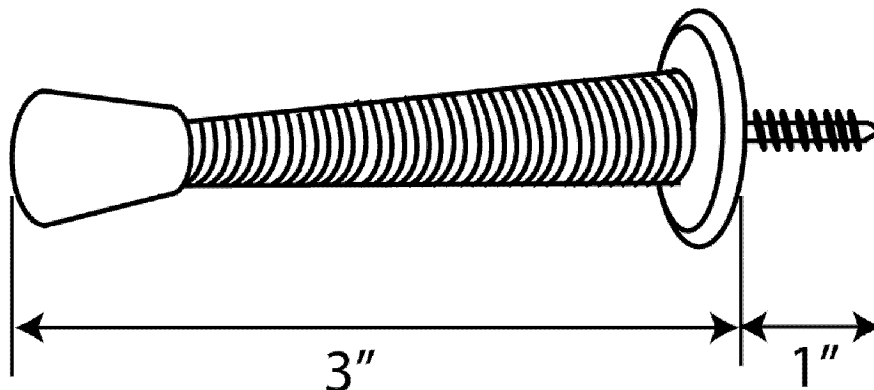

3" Heavy Duty Flexible Snap On Door Stop 3 Pieces

- ◎ Steel Base
- ◎ Easy Installation
- ◎ Individually poly-bagged with 1-1/2" screw and base
- ◎ White Rubber Tip
- ◎ Available in architectural finishes
- ◎ Comparable to IVES#060