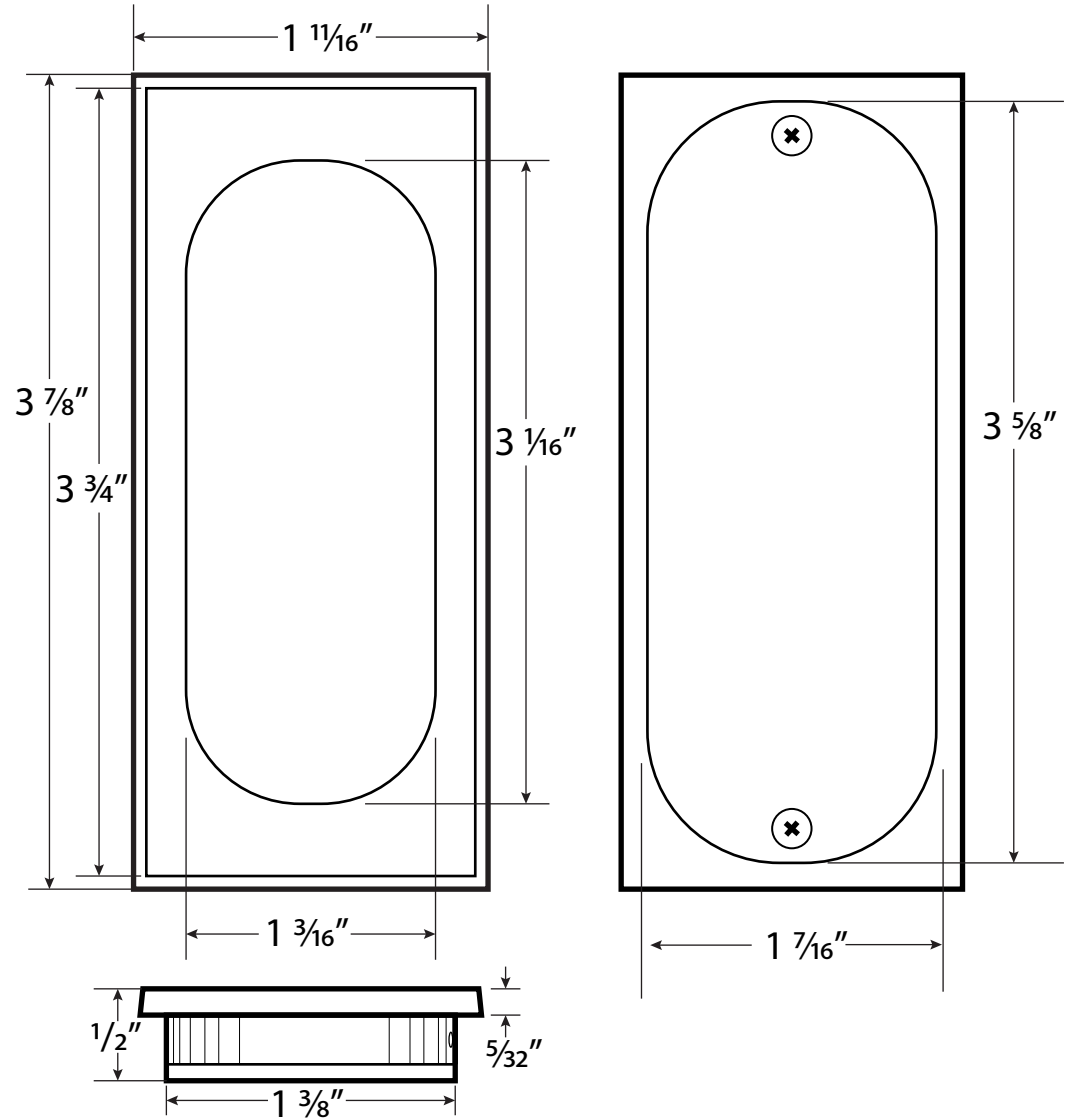

Note: Dimension Shown are for prep purposes
 For the Actual Dimension of the item, refer to the cutsheet

The illustration and technical description in this cut sheet is current as of the date in the version date on the right. Cal-Royal Product reserves the right to, and may, on occasions, make changes and/or improvements in designs and dimensions without prior notice.

	6605 Flotilla St. City of Commerce CA 90040 USA Tel: (323) 888-6601 FAX: (323) 888-6699 Website: cal-royal.com Email: sales@cal-royal.com	ITEM NO.	DESCRIPTION	ANSI	SCALE	UNIT	DRWG.#
		FP4000	Solid Brass Rectangular Flush Pull With Removable Back Plate			NOT TO SCALE	inches (mm)
				PAGE 1 OF 1		BY: AlexG/CrisL	