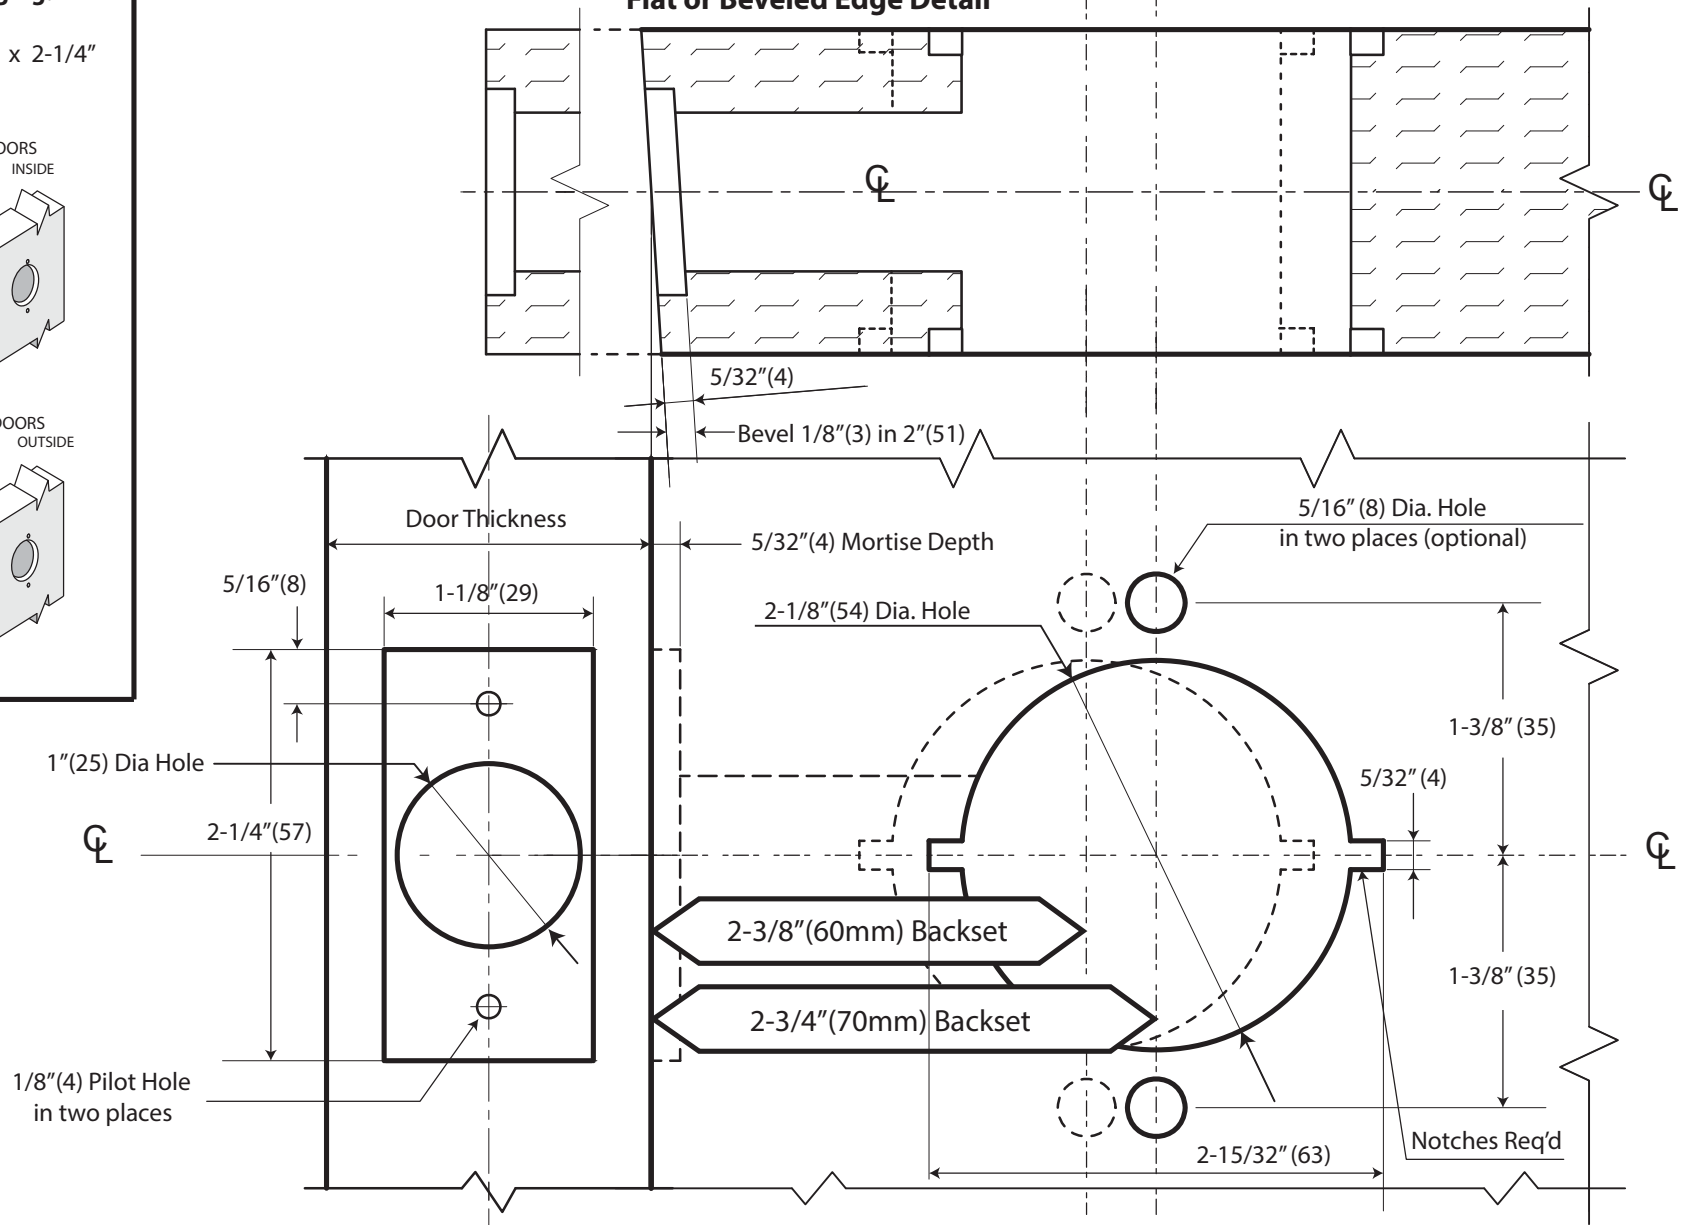

**Standard Packaging:**

Latchbolt: 2-3/4"

Face plate: 1-1/8" x 2-1/4"

LEFT HANDED DOORS  
OUTSIDE INSIDE

RIGHT HANDED DOORS  
INSIDE OUTSIDE

**Flat or Beveled Edge Detail**

6605 Flotilla St.  
City of Commerce  
CA 90040 USA  
Tel: (323) 888-6601  
FAX: (323) 888-6699  
Website: cal-royal.com  
Email: sales@cal-royal.com

ITEM NO.	DESCRIPTION	ANSI	SCALE	UNIT	VERSION
<b>GRB</b>	OMEGA CYLINDRICAL LOCKSETS	156.2	1 : 1 IF PRINTED TO SIZE	inches (mm)	ver. 1.0 rev. 08/18
			PAGE 1 OF 1		<b>BY:</b> bteves/adg