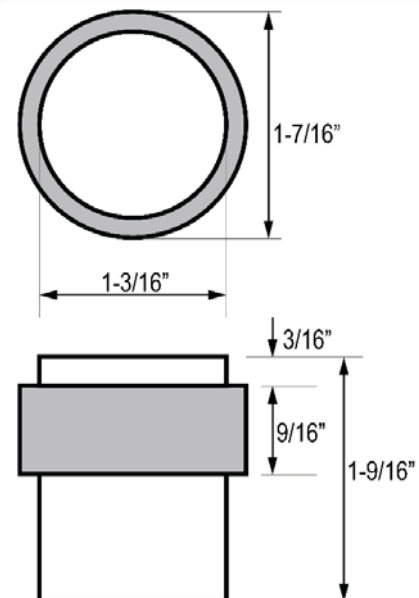

1-⁹/₁₆" STAINLESS STEEL, FLOOR MOUNT

EUS-03

Features

- Easy installation
- Sleek, modern design
- #4 X 1 1/2" wood screw with plastic plug
- Residential and light commercial use
- Durable rubber tip

Material

- Stainless Steel

Projection

- 1 ⁹/₁₆"

Finishes

- US26D - Satin Chrome

CAL-ROYAL PRODUCTS, INC.

6605 Flotilla St., City of Commerce, CA 90040 U.S.A.

Phone: (323) 888-6601 • (800) 876-9258 • Fax: (323) 888-6699 • (800) 222-3316

Email: sales@cal-royal.com • Website: www.cal-royal.com

The illustration and technical description in this cut sheet is current as of the date in the version date on the right. Cal-Royal Product reserves the right to, and may, on occasions, make changes and/or improvements in designs and dimensions without prior notice.

VERSION
2015.1.0

© Cal-Royal Products, Inc. 2015