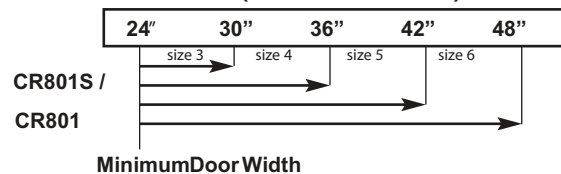

EXTERIOR (and VESTIBULE) DOOR WIDTH