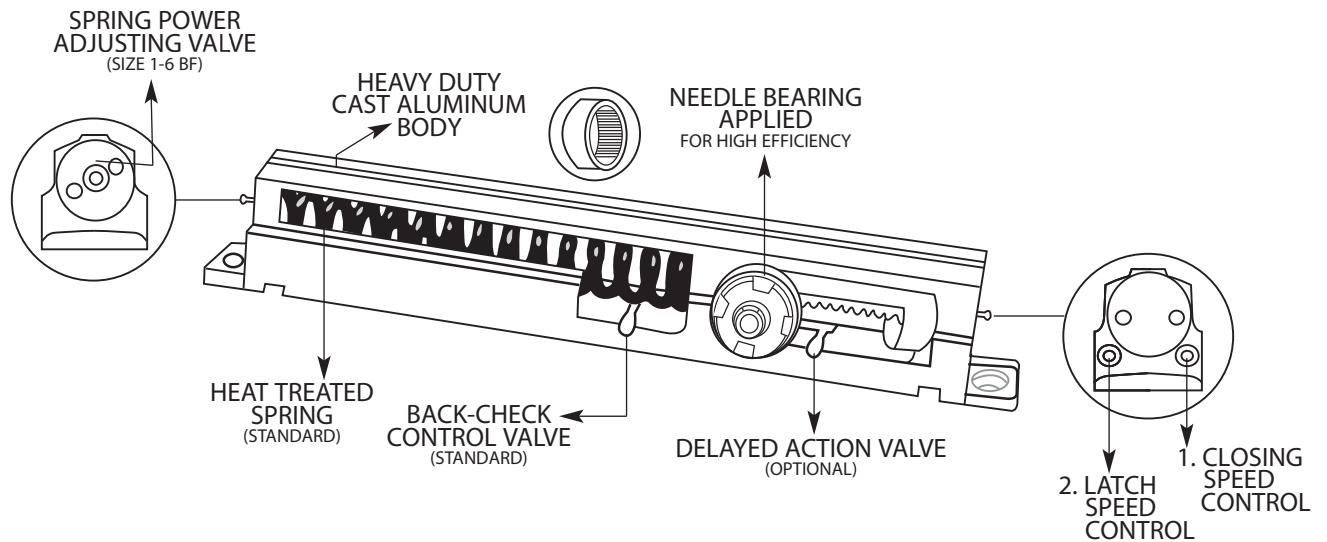

Lifetime  
Warranty  
**BHMA**  
CERTIFIED

CR801S

CR801S

CR801

**\*SAME HOLE PATTERN AS NORTON 8301/8501**

- CAL-ROYAL'S FINEST DOOR CLOSER SERIES MEETING THE HIGHEST INDUSTRY STANDARDS, GRADE 1
- HEAVY-DUTY DOUBLE LEVER ARM WITH EXTRA SMOOTH ACTION FULL FEATURE MULTI-SIZE COMMERCIAL DOOR CLOSER FOR USE IN OFFICE BUILDINGS, SHOPPING CENTERS AND OTHER COMMERCIAL BUILDINGS
- STANDARD BACK-CHECK FUNCTION
- OPTIONAL SLIM / FULL PLASTIC COVER
- OPTIONAL ADJUSTABLE DELAYED ACTION / BARRIER FREE FOR HANDICAPPED OR ELDERLY

# CR801S / CR801 Series Door Closer

*Slim / Full Cover Multi-size  
Full Feature Closer*

**ANSI 156.4 Grade 1**

**UL Listed, Conforms to Standards  
UL10C and UBC7-2-1997**

**BHMA Certified Lifetime Warranty**