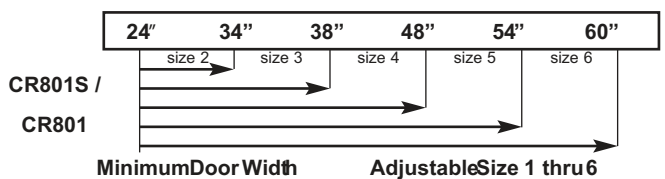

INTERIOR DOOR WIDTH

Replacement Hole Pattern As Norton CR801S / CR801 & Yale 3301/3501

DESCRIPTION	SIZE
A. Length of Closer Body	12 3/4"
B. Horizontal Mounting Holes	12"
C. Vertical Mounting Holes	3/4"
D. Width of Closer Body	1 1/4"
E. Projection from Door	2 1/8"

CROSS REFERENCES

CAL-ROYAL	CORBIN	DORMA	LCN	NORTON	RUSSWIN	SARGENT	YALE	DOOR-O-MATIC
CR801S SLIM COVER	DC2600	7600FCOV	1460-72G	8301	9000	—	3301	SC-81
CR801 FULL COVER	120K	7800FCOV	1460-72G	8501	2820K	1230	3501	—

The data on this chart represents our judgement of which are most similar. Since no product is exactly alike the information has been obtained from trade sources. It is not guaranteed nor represented that any specific product exactly equals any other product. Door closer body size may be different.