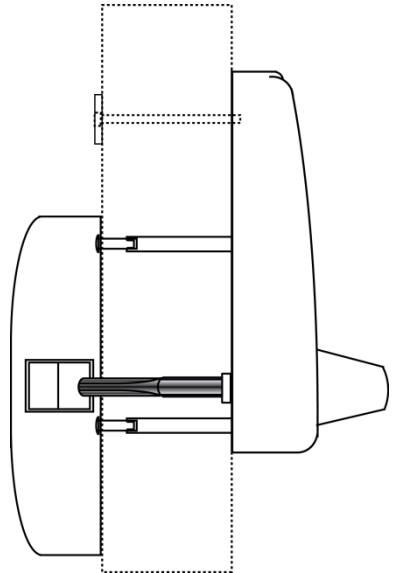

NEW PRODUCT

Effective February 2010

HEAVY DUTY MECHANICAL LOCK TO BE USED WITH 9800/9900 EXIT DEVICES

CRCODE101

Features:

- ◆ Heavy Duty
- ◆ Designed for 9800 and 9900 series Grade 1 Panic Exit Device
- ◆ Up to 8000 code combinations
- ◆ Weather-resistant finish
- ◆ Code can be changed anytime without dismounting
- ◆ Full size, non-handed lever handle
- ◆ Easy Installation
- ◆ Reversible Handing

ITEM CODE	FINISH	LIST PRICE	UNIT
CRCODE-101LH	US26D		EACH
CRCODE-101RH			
Must order exit device from stock. Prefix DL before PART# of exit device. Example : CRCODE -101 LH / DL9800EO36			
Specify handing LH or RH at the time of ordering for ease of installation (Reversible).			