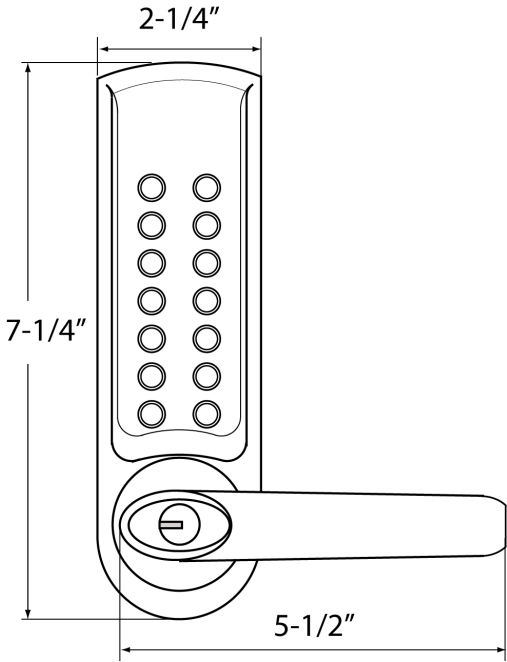

NEW PRODUCT

Effective February 2010

HEAVY DUTY MECHANICAL LOCK TO BE USED WITH 9800/9900 EXIT DEVICES

CRCODE101

Features:

- ◆ Heavy Duty
- ◆ Designed for 9800 and 9900 series Grade 1 Panic Exit Device
- ◆ Up to 8000 code combinations
- ◆ Weather-resistant finish
- ◆ Code can be changed anytime without dismounting
- ◆ Full size, non-handed lever handle
- ◆ Easy Installation
- ◆ Reversible Handing

ITEM CODE	FINISH	LIST PRICE	UNIT
CRCODE-101LH	US26D		EACH
CRCODE-101RH			
Must order exit device from stock. Prefix DL before PART# of exit device. Example : CRCODE -101 LH / DL9800EO36			
Specify handing LH or RH at the time of ordering for ease of installation (Reversible).			