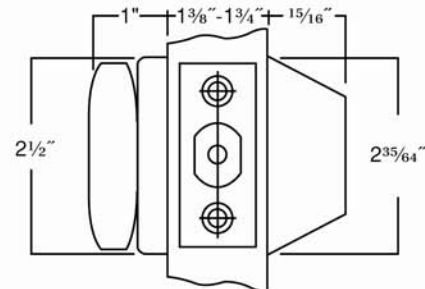

SD200

CAL-ROYAL
PRODUCTS, INC.

6605 FLOTILLA ST., COMMERCE, CA 90040 U.S.A.

TEL: (323) 888-6601 FAX: (323) 888-6699

Website: cal-royal.com • Email: sales@cal-royal.com