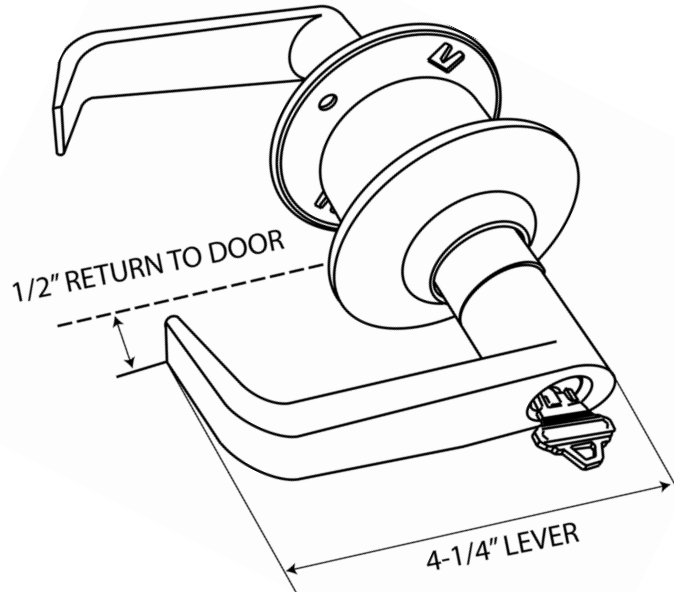

New Product

February 2010

EPIC Series

Interior Cylindrical Keyed Leversets
ANSI STANDARD A156.2, Grade 3

ITEM#	FUNCTION	FINISH	LIST PRICE	PCS/MASTER CARTON	UNIT
800	Entrance Cylindrical Lock with 4-7/8" ASA Commercial strike, 5 pin Schlage "C" cylinder, KD	US26D		24	Ea.
		US3			
		US4			
		US10B			

► PACKAGING INCLUDES

- ASA Strike, 2³/₄" backset (1¹/₈" x 2¹/₄" square corner)
- Other strikes and backsets available upon request
- Schlage "C" 5 pin keyway

► ADDITIONAL PARTS & CHARGES

◆◆ STANDARD DISCOUNT ONLY ◆◆

Backset: 2³/₈" with 2¹/₄" x 1" faceplate, no extra charge if ordered with lock only. If ordered separately ADD \$12.00 list price each.

ITEM#	DESCRIPTION	LIST PRICE	UNIT
EPD-234 / SLD-234 US3,26D,10B	Epic Series 2 ³ / ₄ " Dead Latch		EA
EPD-238 / SLD-238 US3,26D,10B	Epic Series 2 ⁵ / ₈ " Dead Latch		
► STRIKES			
TS US3,26D,10B	T-Strike		EA
FLS US3,26D,10B	Full lip Strike		