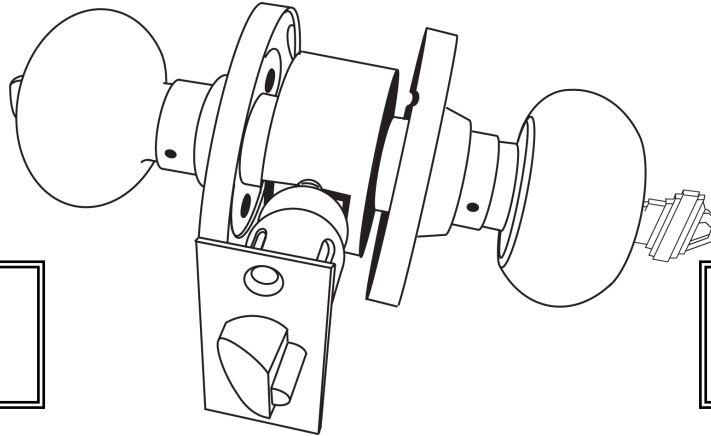

New Product

Effective February 2010

POLYGON Series

HEAVY DUTY CYLINDRICAL LOCKSETS
ANSI STANDARD A156.2, GRADE 2 UL-LISTED

EQUIVALENT TO
SCHLAGE
PLYMOUTH STYLE

QUANTITY DISCOUNT
50 UNITS MIXED – LESS 5%
100 UNITS MIXED – LESS 10%

ITEM#	FUNCTION	US32D (IN-STOCK)	US10B, US3, US10 (NON-STOCK)	PCS/MC	UNIT
PLG00	Entrance			20	EA
PLG03	Classroom				
PLG05	Storeroom				
PLG02	Storelock (Keyed Double Cylinder)				
PLG04	Communicating (Keyed Double Cylinder)				
PLG09	Institution (Keyed Double Cylinder)				
PLG20	Privacy				
PLG30	Passage				
PLG40	Dummy				
PLG50	Exit				

► **PACKAGING INCLUDES**

- 2 3/4" backset (2 1/4" X 1 1/8"). 2 3/8" available on request
- Standard "C" rekeyable 6 pin cylinder
- All locksets are packed with ASA Strike

► **OTHER KEYWAYS**

- Refer to page L36 in main catalogue

ADDITIONAL PARTS & CHARGES

◆◆◆ (STANDARD DISCOUNT ONLY) ◆◆◆

Backsets: UL listed 2 3/8", (2 1/4" x 1") faceplate, **NO EXTRA CHARGE** if ordered with lock only. Otherwise \$12.00 list each.

ITEM#	DESCRIPTION	LIST PRICE	UNIT
SLD-238 US3,26D,10B,10,26	PLY Series dead latch 2 3/8"		EA
SLS-238 US3,26D,10B,10,26	PLY Series spring latch 2 3/8"		
◆ EXTRA UL LISTED BACKSET			
SL-5 US3,26D,10B,10,26	5" UL Listed backset 2 3/4"		
SLD-334 US3,26D,10B,10,26	PLY Series dead latch 3 3/4"		
SLS-334 US3,26D,10B,10,26	PLY Series spring latch 3 3/4"		
◆ STRIKES			
FLS	Full lip strike		
TS	T strike		