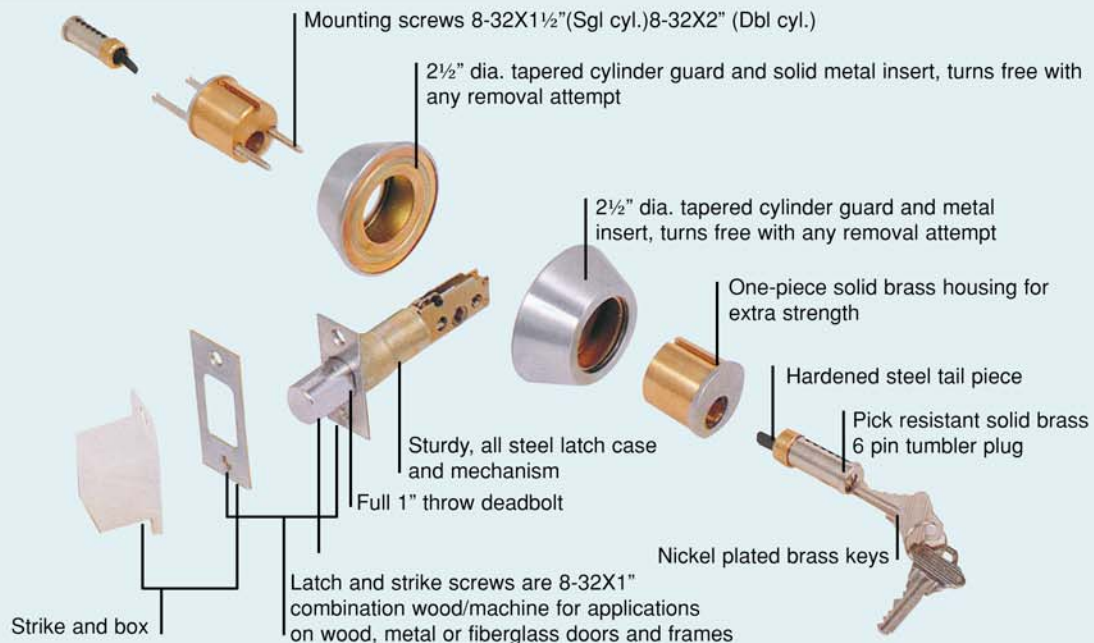

CONSTRUCTION FEATURES

INTERCHANGEABLE CORE:

Interchangeable core deadbolts will accept compatible 6 or 7 pin cores with BEST, FALCON and ARROW. Add "IC" before part number.

Interchangeable core deadbolts will accept schlage full size format OEM interchangeable core.

SPECIFICATIONS

Material	:Wrought brass or stainless steel.
Finishes	:US3, US10, US10B, US26D, US26, US4
Door Ranges	:Adjustable 1⅝" to 1¾" thickness.
Backset	:Fixed 2⅝" or 2¾".Specify.
Face Plate	:Standard 2¼" x 1". Packed with ⅛" filler for 1⅝".
Strike	:1⅝" x 2¾" square corner.
Bore Diameter	:1" for latch, 2⅝" for lock housing.
Keyway	:6 pin high security "C" keyway.
Extra security 1" throw bolt with ¼" free spinning anti-cut through pin.	
Cylinder guard ring. Solid brass cylinder and massive free spinning.	

CAL-ROYAL P R O D U C T S , I N C .

6605 FLOTILLA ST., COMMERCE, CA 90040 U.S.A.

TEL: (323) 888-6601 FAX: (323) 888-6699

Website: cal-royal.com • Email: sales@cal-royal.com

Distributed by :