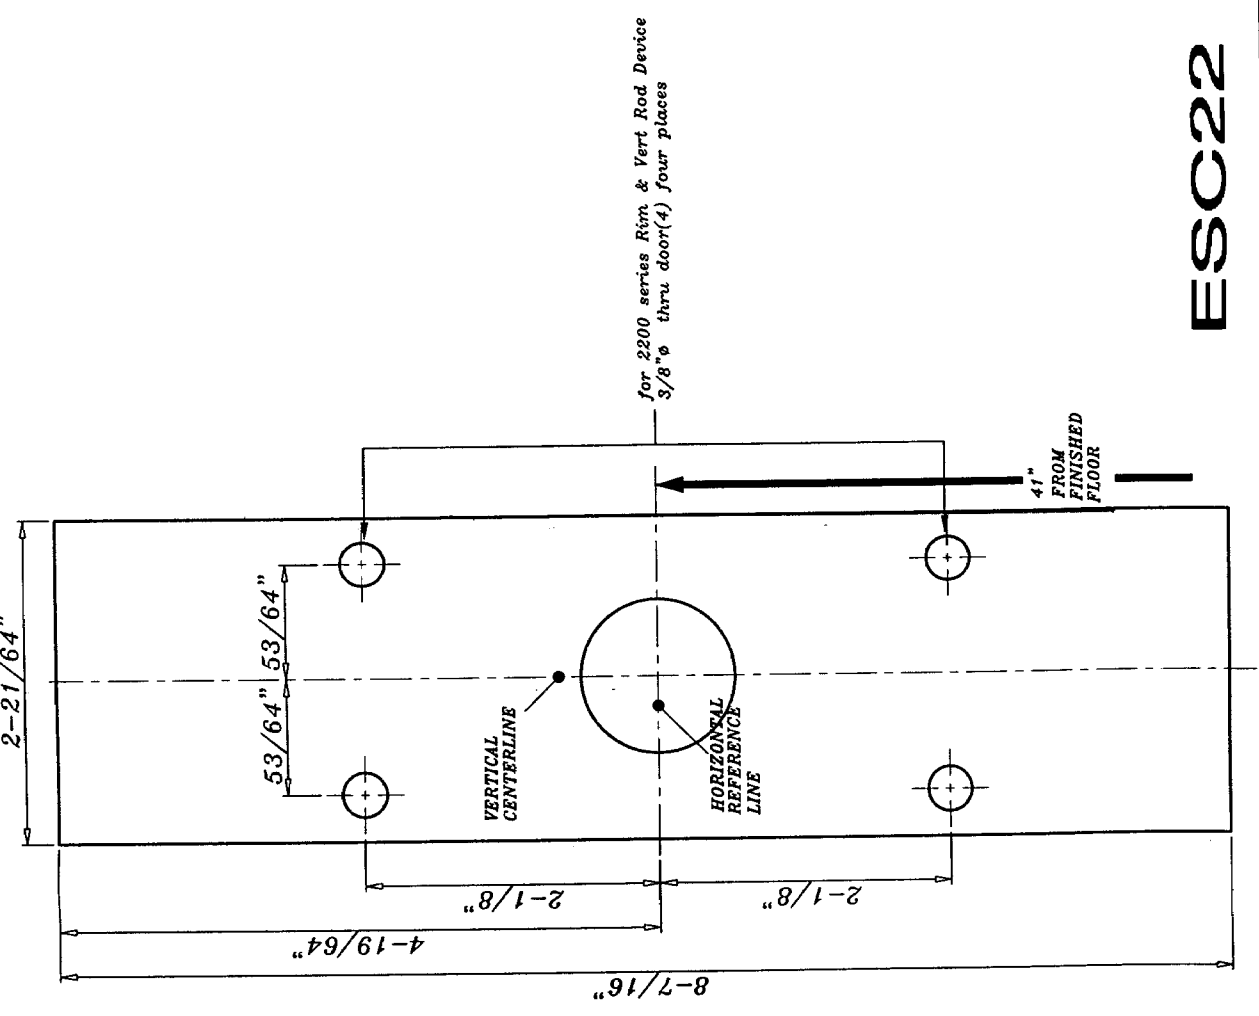

Esc22-30

Esc22-00

Esc22-40

REFER TO INSIDE TRIM TEMPLATE FOR MOUNTING LOCATION OUTSIDE OF DOOR

OUTSIDE OF DOOR

ESC22

Side of Esc Trim

① REFER TO EXIT DEVICE TEMPLATE FOR VERTICAL & HORIZONTAL REFERENCE LINE

| | | |
|--|----|-----------|
| TEMPLATE: Esc Lever Trim for 2200 series | 日期 | 01.05.07 |
| | 檔名 | 3000-Esc2 |