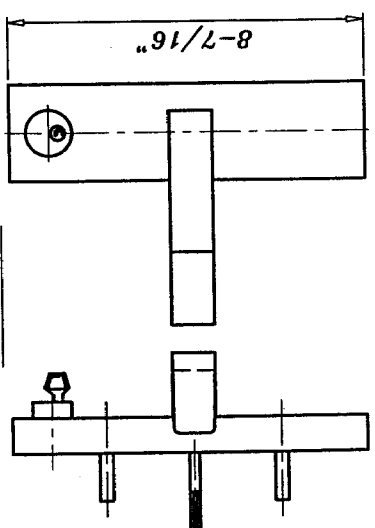

Esc22-30

Esc22-00

Esc22-40

REFER TO INSIDE TRIM TEMPLATE FOR MOUNTING LOCATION OUTSIDE OF DOOR

OUTSIDE OF DOOR

ESC22

Side of Esc Trim

① REFER TO EXIT DEVICE TEMPLATE FOR VERTICAL & HORIZONTAL REFERENCE LINE

| | | |
|--|----|-----------|
| TEMPLATE: Esc Lever Trim for 2200 series | 日期 | 01.05.07 |
| | 檔名 | 3000-Esc2 |