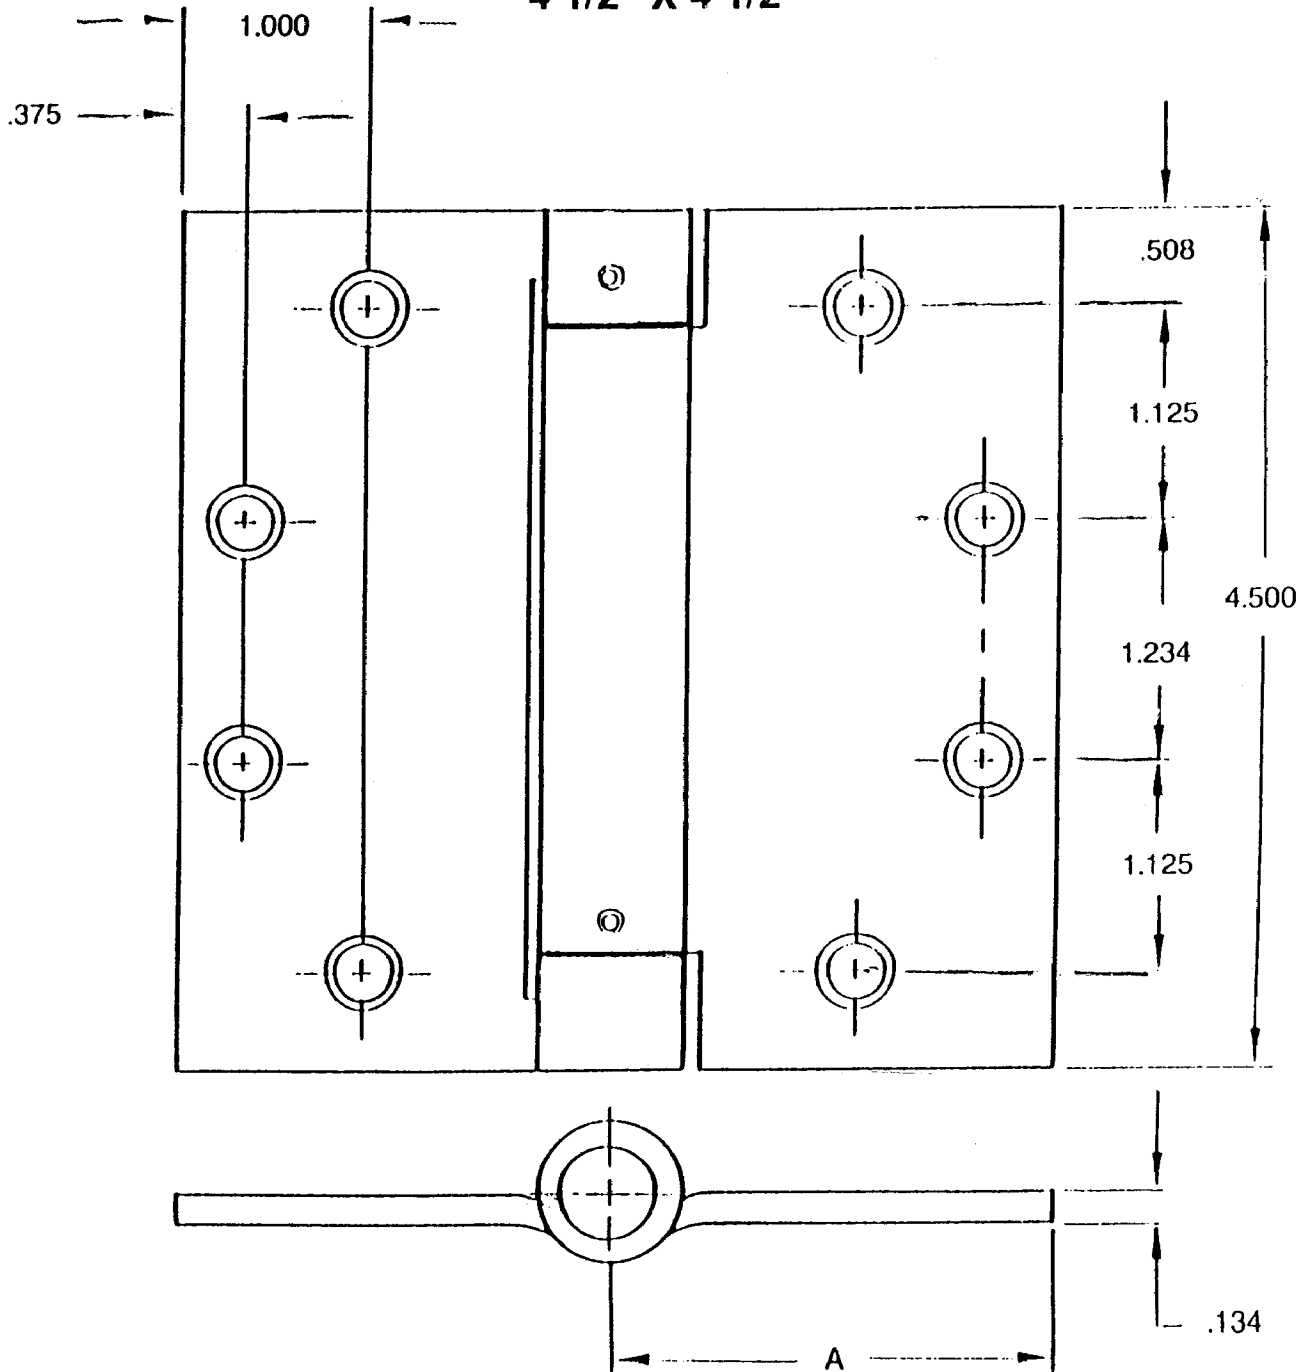

STANDARD WEIGHT SPRING HINGE FULL MORTISE TEMPLATE

4 1/2" X 4 1/2"

NEWSH140
NEWSH454

SIZE	A	SCREW SIZE
4 1/2 X 4 1/2	2.25	FHMS 12-24 X 1/2
4 1/2 X 4	2.00	FHMS 12 X 1/4