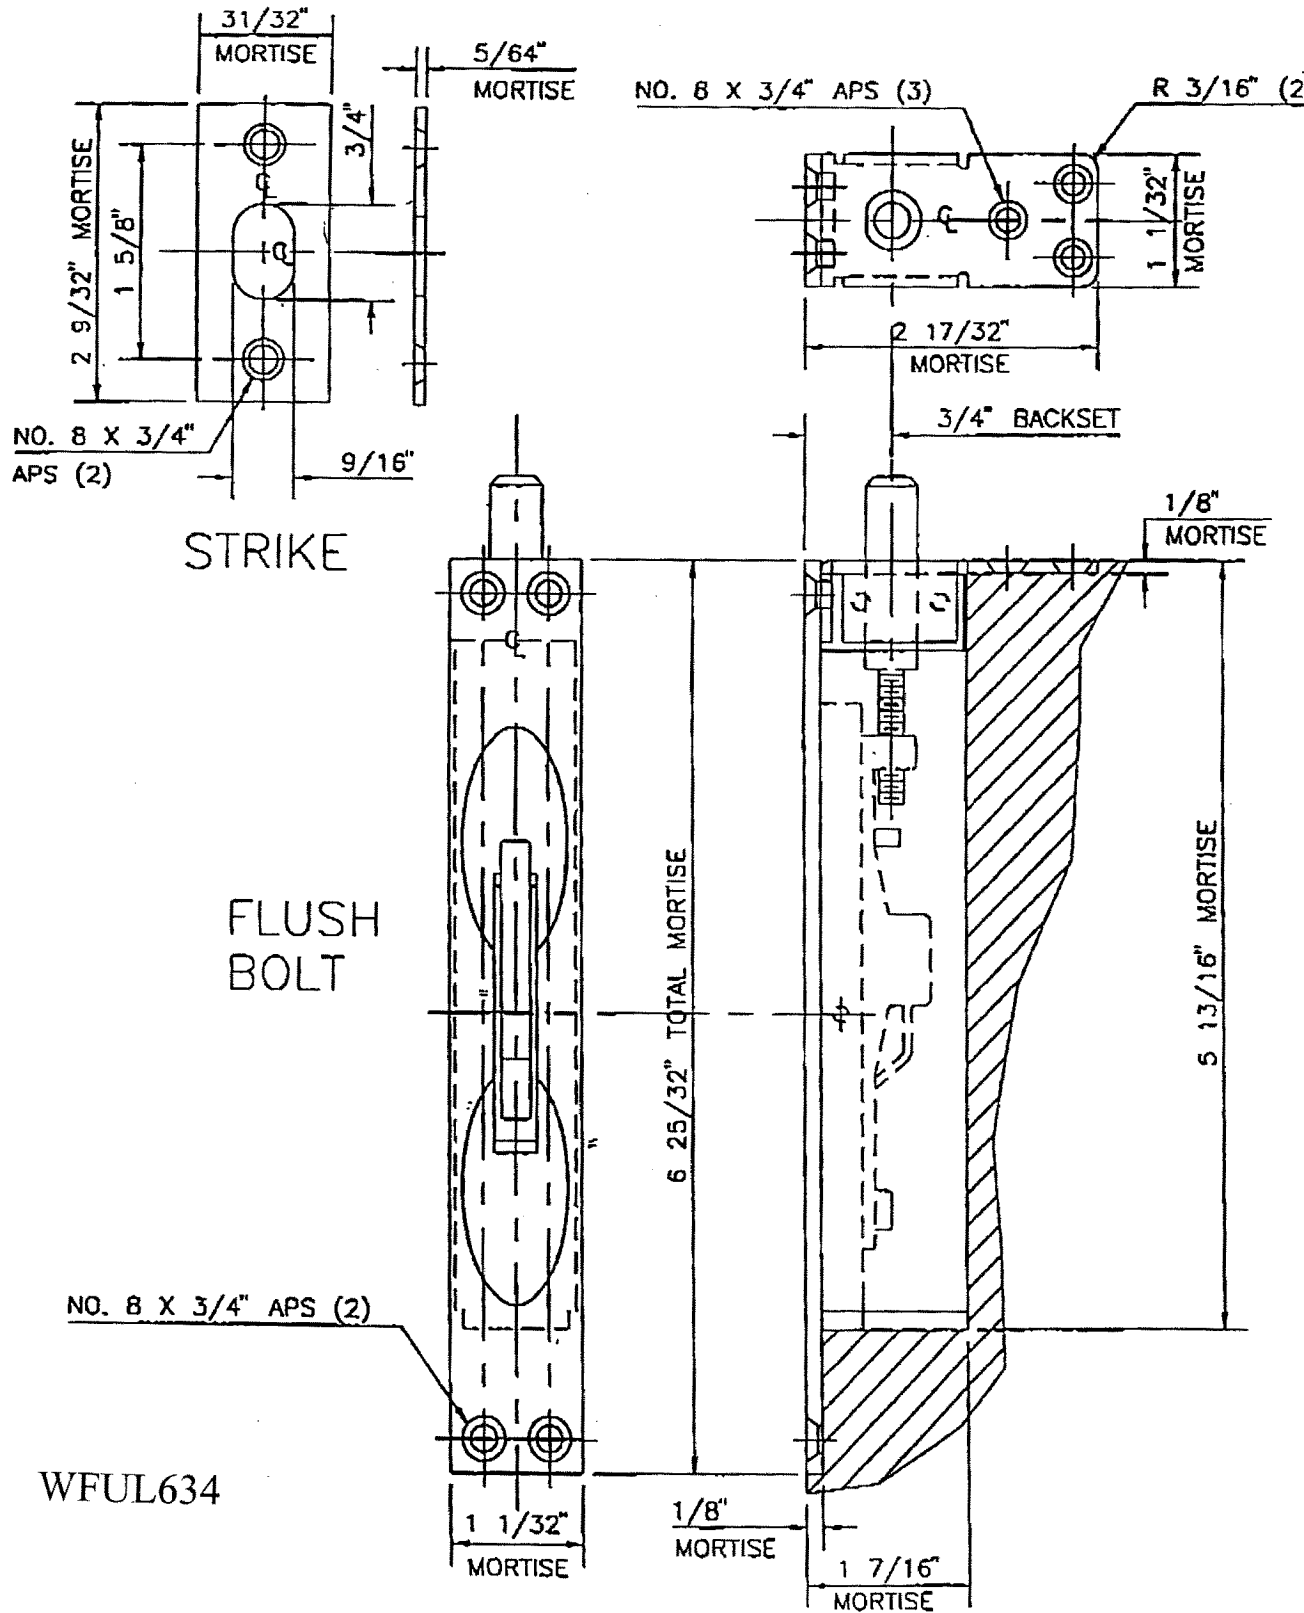

LEVER EXTENSION FLUSH BOLT

FOR WOOD OR COMPOSITE DOORS

WFUL634