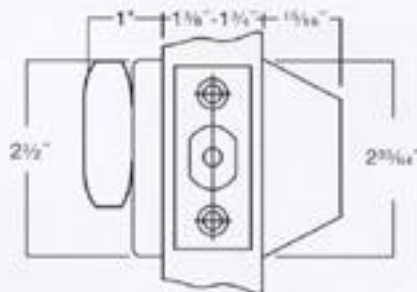

SD200

CAL-ROYAL
PRODUCTS, INC.

2110 TUBEWAY AVE, COMMERCE, CA 90040 U.S.A.
TEL: (323) 888-6601 FAX: (323) 888-6699
Website: cal-royal.com • Email: sales@cal-royal.com