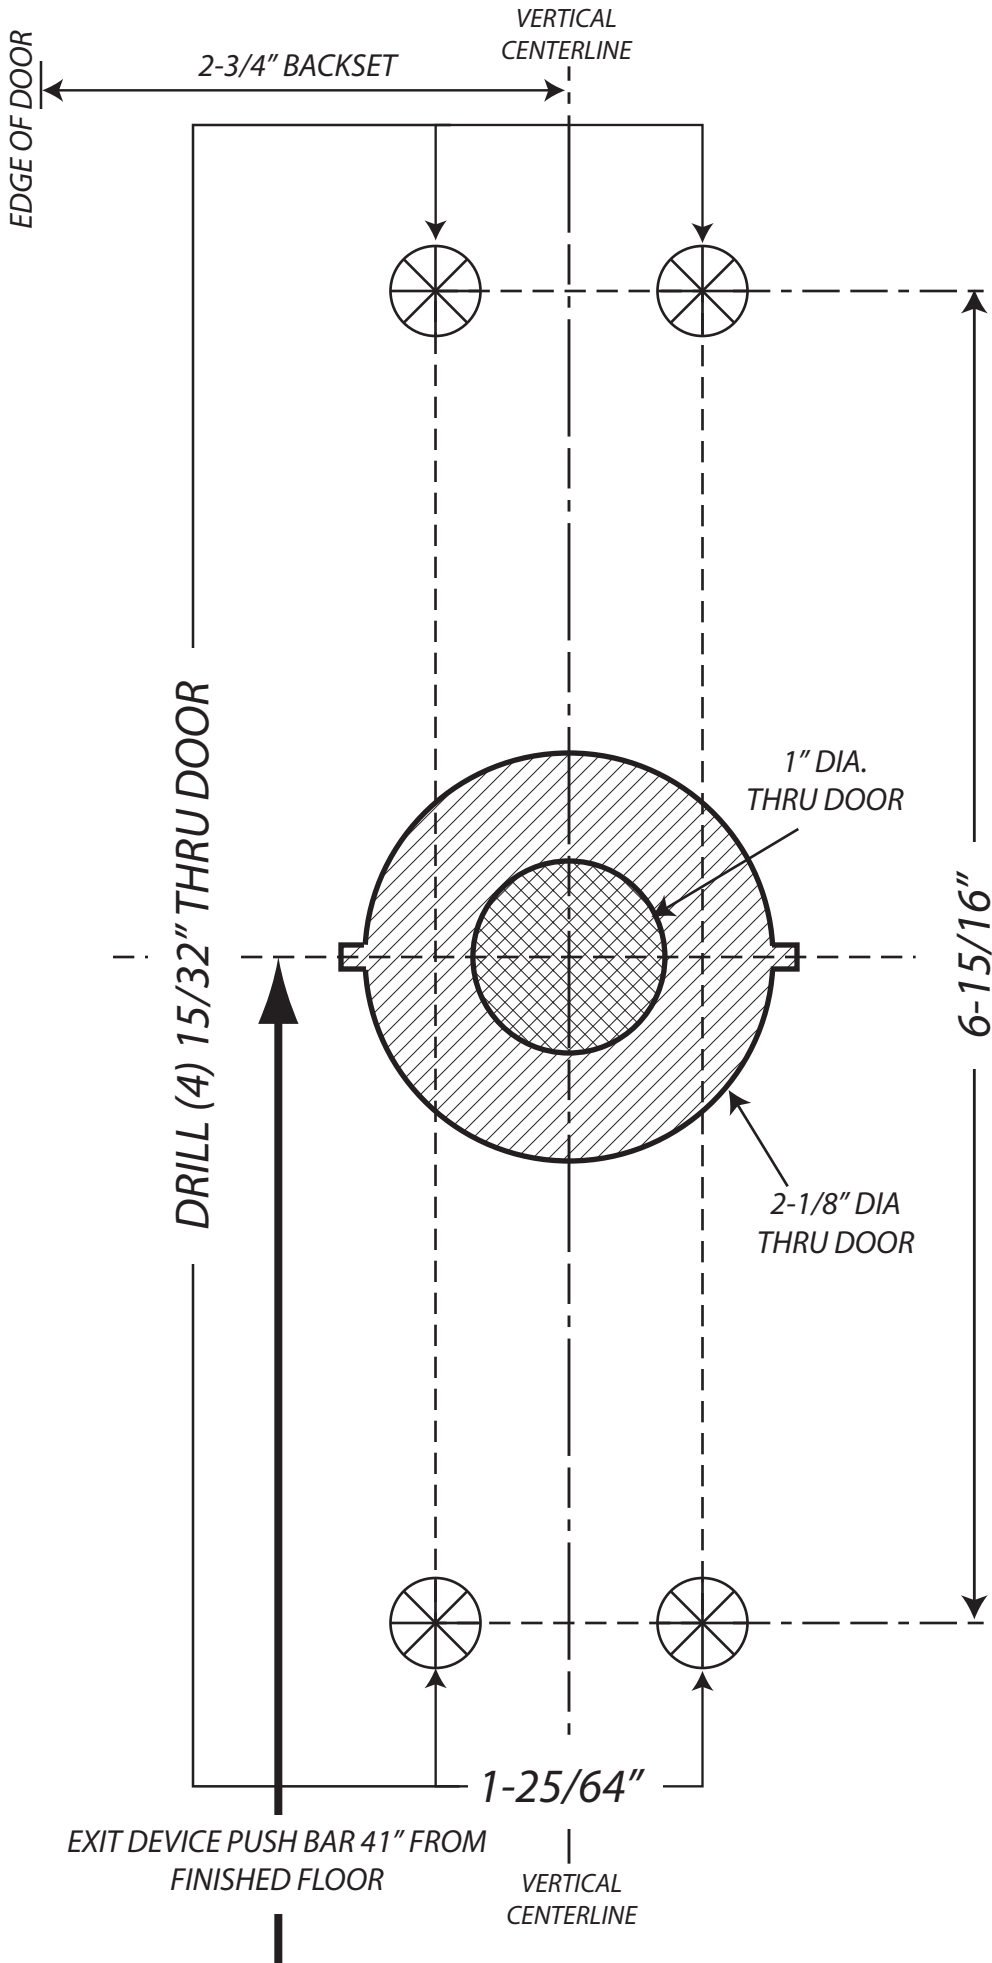

7700 SERIES FIRE AND NON-FIRE RIM & VERTICAL ROD DEVICE  
USING ESC LEVER HANDLE TRIM

TEMPLATE FOR ESC7700 TRIM