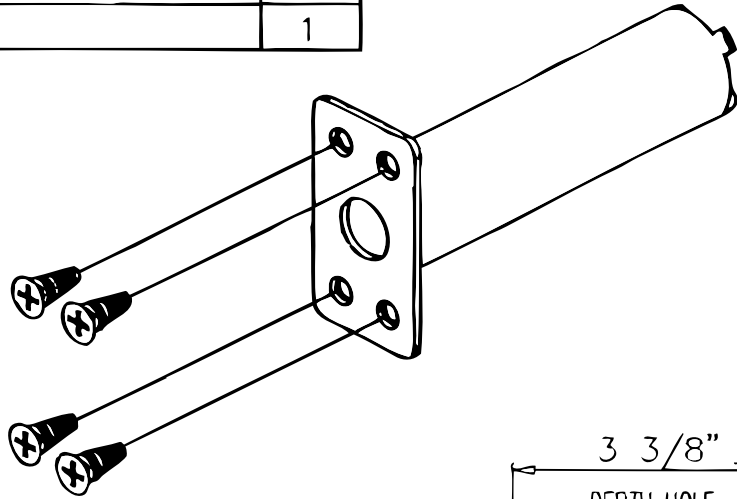

DESCRIPTION	QTY.
AUXILIARY FIRE LATCH ASSEMBLY	1
#6X3/6" TYPE AB FLAT HEAD SCREW	4
STRIKE HOLE PLUG	1

*STRIKE HOLE PLUG  
DOOR LEAF*

*AUXILIARY- FIRE  
LATCH ASSEMBLY  
DOOR LEAF*

**LBRF9860V**  
**AUXILLIARY FIRE LATCH ASSEMBLY**