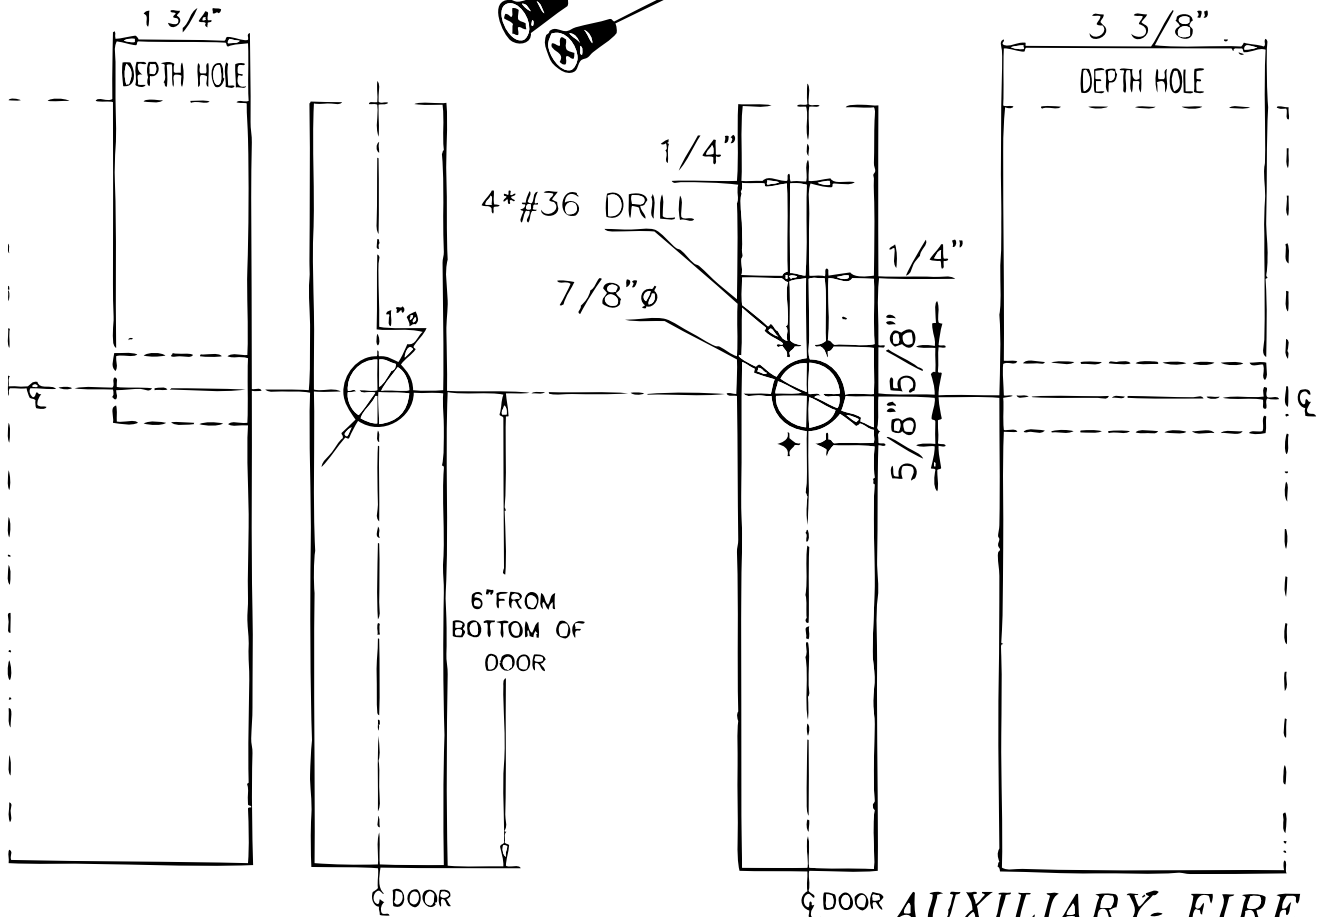

DESCRIPTION	QTY.
AUXILIARY FIRE LATCH ASSEMBLY	1
#6X3/6" TYPE AB FLAT HEAD SCREW	4
STRIKE HOLE PLUG	1

*STRIKE HOLE PLUG  
DOOR LEAF*

*AUXILIARY- FIRE  
LATCH ASSEMBLY  
DOOR LEAF*

**LBRF9860V**  
**AUXILLIARY FIRE LATCH ASSEMBLY**