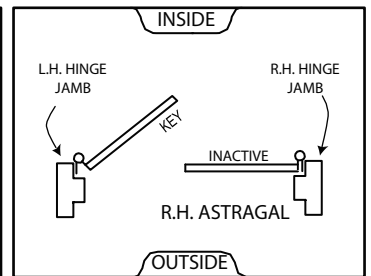

DOOR AND FRAME LOCATIONS

Standard Hardware Locations 4-1/2" Hinge

SINGLE SWING DOORS

When door swings towards you and hinges are on the right side of the door - Door is R.H.R. / Frame is L.H.
 When door swings inside and hinges are on right side of the door - Door is R.H. / Frame is R.H.

Right Hand Reverse Door (Swing Out) Left Hand Frame

Left Hand Reverse Door (Swing Out) Right Hand Frame

Right Hand Door (Swing In) Right Hand Frame

Left Hand Door (Swing In) Left Hand Frame

DOUBLE DOORS

When door leaf swings towards you and hinges are on the right side of active leaf - Door is R.H.R. Active / Frame is L.H. Active
 When door leaf swings inside and hinges are on right side of active leaf - Door is R.H. Active / Frame is R.H. Active

Pair of Doors - R.H.R Active (Swing Out)
 Double Door Frame L.H. Active

Pair of Doors - L.H.R Active (Swing Out)
 Double Door Frame R.H. Active

Pair of Doors - R.H. Active (Swing In)
 Double Door Frame R.H. Active