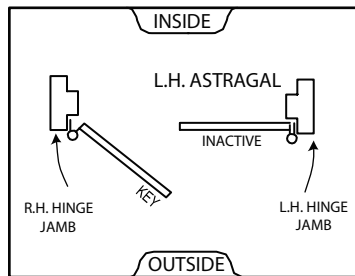

DOOR AND FRAME LOCATIONS

Standard Hardware Locations 4-1/2" Hinge

SINGLE SWING DOORS

When door swings towards you and hinges are on the right side of the door - Door is R.H.R. / Frame is L.H.
 When door swings inside and hinges are on right side of the door - Door is R.H. / Frame is R.H.

Right Hand Reverse Door (Swing Out) Left Hand Frame

Left Hand Reverse Door (Swing Out) Right Hand Frame

Right Hand Door (Swing In) Right Hand Frame

Left Hand Door (Swing In) Left Hand Frame

DOUBLE DOORS

When door leaf swings towards you and hinges are on the right side of active leaf - Door is R.H.R. Active / Frame is L.H. Active
 When door leaf swings inside and hinges are on right side of active leaf - Door is R.H. Active / Frame is R.H. Active

Pair of Doors - R.H.R Active (Swing Out)
 Double Door Frame L.H. Active

Pair of Doors - L.H.R Active (Swing Out)
 Double Door Frame R.H. Active

Pair of Doors - R.H. Active (Swing In)
 Double Door Frame R.H. Active