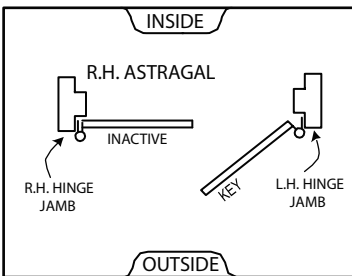

DOOR AND FRAME LOCATIONS

Standard Hardware Locations 4-1/2" Hinge

SINGLE SWING DOORS

When door swings towards you and hinges are on the right side of the door - Door is R.H.R. / Frame is L.H.
 When door swings inside and hinges are on right side of the door - Door is R.H. / Frame is R.H.

Right Hand Reverse Door (Swing Out) Left Hand Frame

Left Hand Reverse Door (Swing Out) Right Hand Frame

Right Hand Door (Swing In) Right Hand Frame

Left Hand Door (Swing In) Left Hand Frame

DOUBLE DOORS

When door leaf swings towards you and hinges are on the right side of active leaf - Door is R.H.R. Active / Frame is L.H. Active
 When door leaf swings inside and hinges are on right side of active leaf - Door is R.H. Active / Frame is R.H. Active

Pair of Doors - R.H.R Active (Swing Out)
 Double Door Frame L.H. Active

Pair of Doors - L.H.R Active (Swing Out)
 Double Door Frame R.H. Active

Pair of Doors - R.H. Active (Swing In)
 Double Door Frame R.H. Active