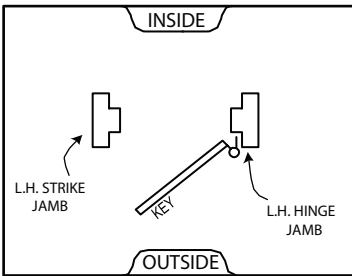

DOOR AND FRAME LOCATIONS

Standard Hardware Locations 4-1/2" Hinge

SINGLE SWING DOORS

When door swings towards you and hinges are on the right side of the door - Door is R.H.R. / Frame is L.H.
 When door swings inside and hinges are on right side of the door - Door is R.H. / Frame is R.H.

Right Hand Reverse Door (Swing Out) Left Hand Frame

Left Hand Reverse Door (Swing Out) Right Hand Frame

Right Hand Door (Swing In) Right Hand Frame

Left Hand Door (Swing In) Left Hand Frame

DOUBLE DOORS

When door leaf swings towards you and hinges are on the right side of active leaf - Door is R.H.R. Active / Frame is L.H. Active
 When door leaf swings inside and hinges are on right side of active leaf - Door is R.H. Active / Frame is R.H. Active