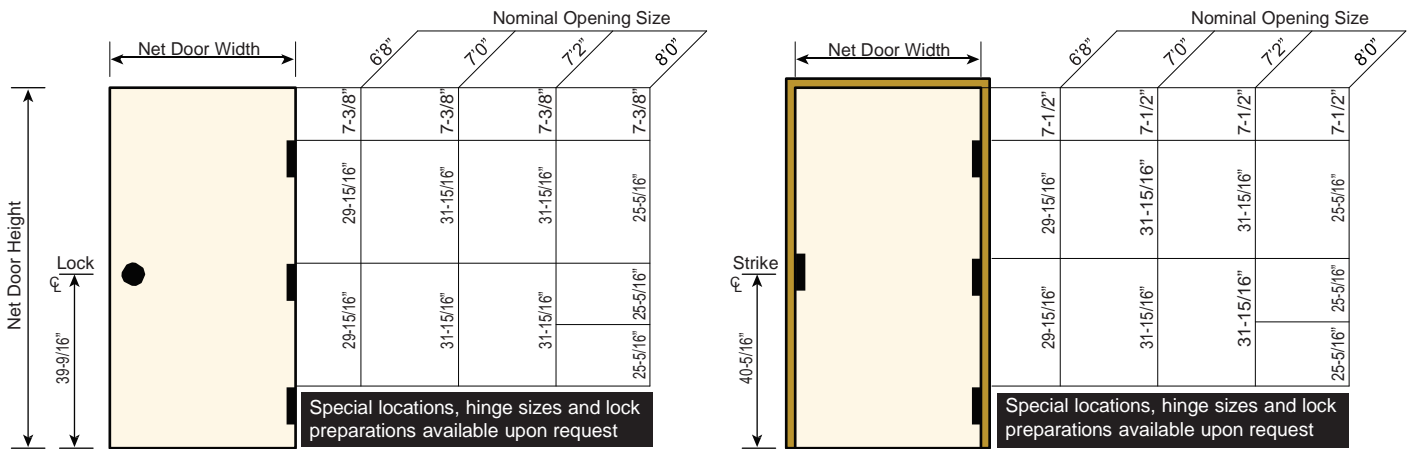

DOOR AND FRAME LOCATIONS

Standard Hardware Locations 4-1/2" Hinge

SINGLE SWING DOORS

When door swings towards you and hinges are on the right side of the door - Door is R.H.R. / Frame is L.H.
 When door swings inside and hinges are on right side of the door - Door is R.H. / Frame is R.H.

Right Hand Reverse Door (Swing Out) Left Hand Frame

Left Hand Reverse Door (Swing Out) Right Hand Frame

Right Hand Door (Swing In) Right Hand Frame

Left Hand Door (Swing In) Left Hand Frame

DOUBLE DOORS

When door leaf swings towards you and hinges are on the right side of active leaf - Door is R.H.R. Active / Frame is L.H. Active
 When door leaf swings inside and hinges are on right side of active leaf - Door is R.H. Active / Frame is R.H. Active