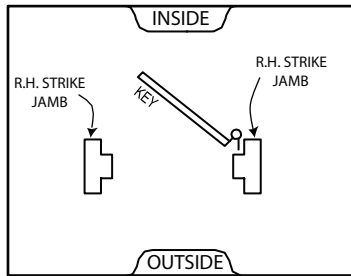

DOOR AND FRAME LOCATIONS

Standard Hardware Locations 4-1/2" Hinge

SINGLE SWING DOORS

When door swings towards you and hinges are on the right side of the door - Door is R.H.R. / Frame is L.H.
 When door swings inside and hinges are on right side of the door - Door is R.H. / Frame is R.H.

Right Hand Reverse Door (Swing Out) Left Hand Frame

Left Hand Reverse Door (Swing Out) Right Hand Frame

Right Hand Door (Swing In) Right Hand Frame

Left Hand Door (Swing In) Left Hand Frame

DOUBLE DOORS

When door leaf swings towards you and hinges are on the right side of active leaf - Door is R.H.R. Active / Frame is L.H. Active
 When door leaf swings inside and hinges are on right side of active leaf - Door is R.H. Active / Frame is R.H. Active