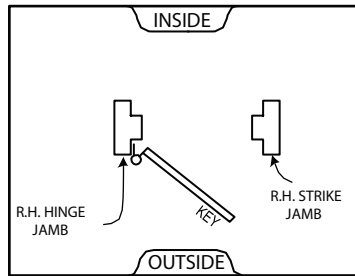

DOOR AND FRAME LOCATIONS

Standard Hardware Locations 4-1/2" Hinge

SINGLE SWING DOORS

When door swings towards you and hinges are on the right side of the door - Door is R.H.R. / Frame is L.H.
 When door swings inside and hinges are on right side of the door - Door is R.H. / Frame is R.H.

Right Hand Reverse Door (Swing Out) Left Hand Frame

Left Hand Reverse Door (Swing Out) Right Hand Frame

Right Hand Door (Swing In) Right Hand Frame

Left Hand Door (Swing In) Left Hand Frame

DOUBLE DOORS

When door leaf swings towards you and hinges are on the right side of active leaf - Door is R.H.R. Active / Frame is L.H. Active
 When door leaf swings inside and hinges are on right side of active leaf - Door is R.H. Active / Frame is R.H. Active