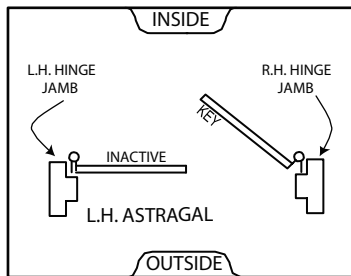

DOOR AND FRAME LOCATIONS

Standard Hardware Locations 4-1/2" Hinge

SINGLE SWING DOORS

When door swings towards you and hinges are on the right side of the door - Door is R.H.R. / Frame is L.H.
 When door swings inside and hinges are on right side of the door - Door is R.H. / Frame is R.H.

Right Hand Reverse Door (Swing Out) Left Hand Frame

Left Hand Reverse Door (Swing Out) Right Hand Frame

Right Hand Door (Swing In) Right Hand Frame

Left Hand Door (Swing In) Left Hand Frame

DOUBLE DOORS

When door leaf swings towards you and hinges are on the right side of active leaf - Door is R.H.R. Active / Frame is L.H. Active
 When door leaf swings inside and hinges are on right side of active leaf - Door is R.H. Active / Frame is R.H. Active

Pair of Doors - R.H.R Active (Swing Out)
 Double Door Frame L.H. Active

Pair of Doors - L.H.R Active (Swing Out)
 Double Door Frame R.H. Active

Pair of Doors - R.H. Active (Swing In)
 Double Door Frame R.H. Active