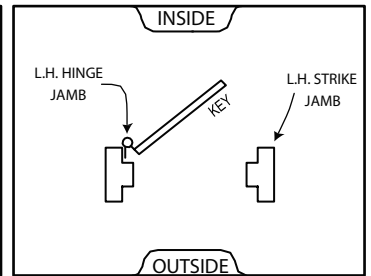

DOOR AND FRAME LOCATIONS

Standard Hardware Locations 4-1/2" Hinge

SINGLE SWING DOORS

When door swings towards you and hinges are on the right side of the door - Door is R.H.R. / Frame is L.H.
 When door swings inside and hinges are on right side of the door - Door is R.H. / Frame is R.H.

Right Hand Reverse Door (Swing Out) Left Hand Frame

Left Hand Reverse Door (Swing Out) Right Hand Frame

Right Hand Door (Swing In) Right Hand Frame

Left Hand Door (Swing In) Left Hand Frame

DOUBLE DOORS

When door leaf swings towards you and hinges are on the right side of active leaf - Door is R.H.R. Active / Frame is L.H. Active
 When door leaf swings inside and hinges are on right side of active leaf - Door is R.H. Active / Frame is R.H. Active