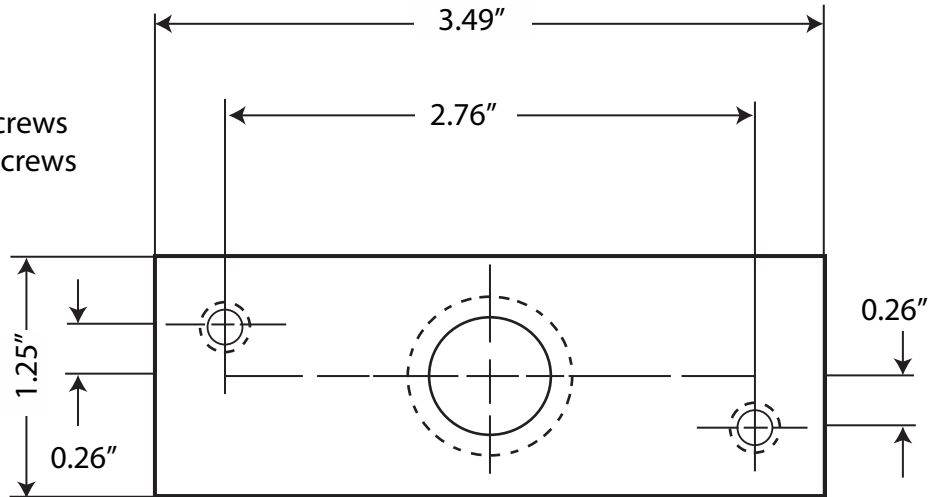

M9800CVR TOP AND BOTTOM STRIKE TEMPLATE

#10-24 FLL HD Machine Screws
or #10 x 1" FLL HD Wood Screws

TOP STRIKE

BOTTOM STRIKE