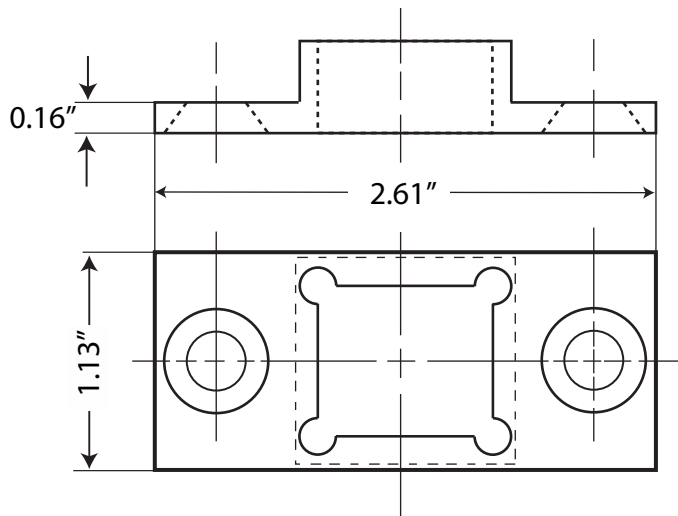

M9800CVR TOP AND BOTTOM STRIKE TEMPLATE

#10-24 FLL HD Machine Screws
or #10 x 1" FLL HD Wood Screws

TOP STRIKE

BOTTOM STRIKE