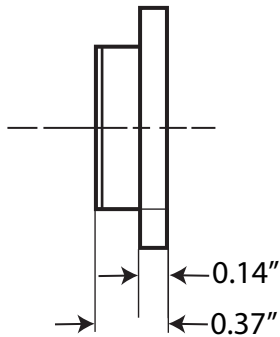

M9800CVR TOP AND BOTTOM STRIKE TEMPLATE

#10-24 FLL HD Machine Screws
or #10 x 1" FLL HD Wood Screws

TOP STRIKE

BOTTOM STRIKE