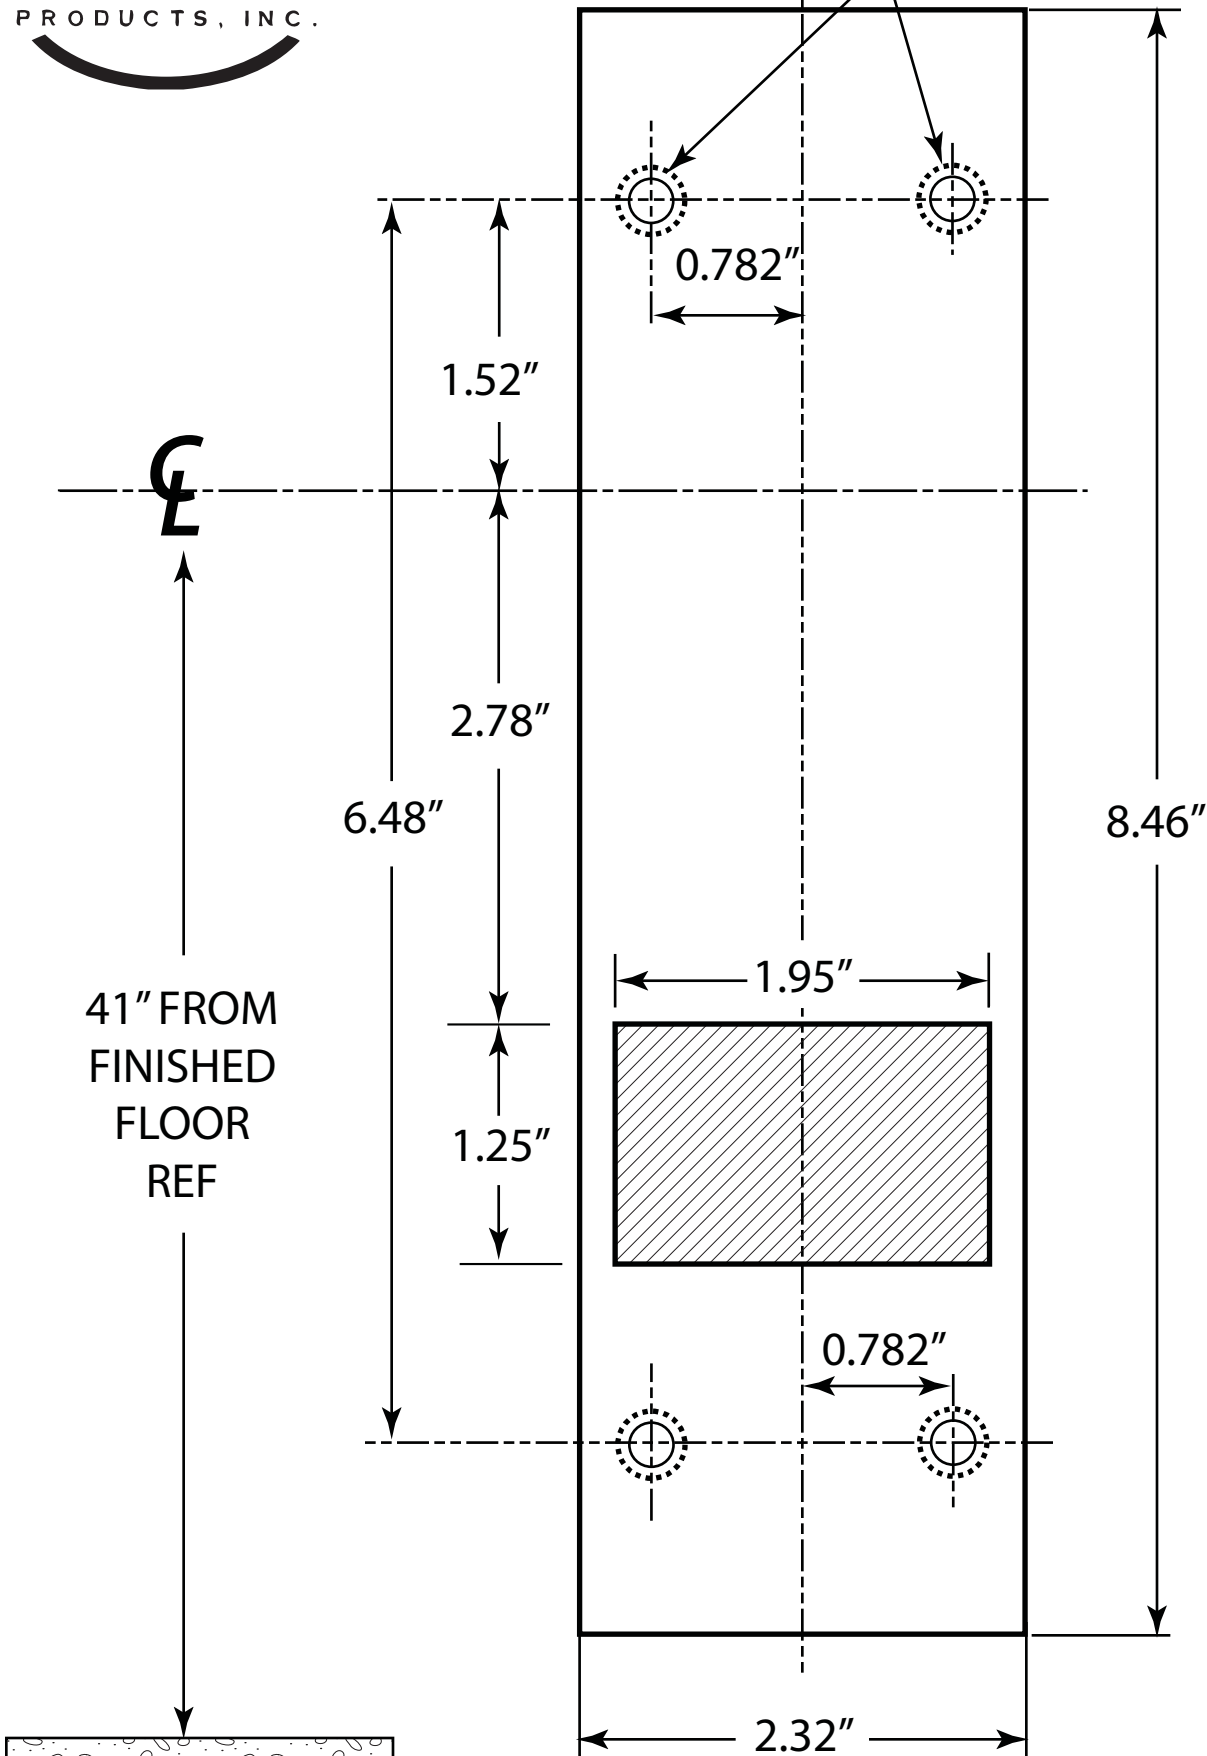

0.23" DIA. THRU DOOR, Outside
for 0.37" (4 required)

TEMPLATE
FOR MOUNTING CVRESC9800 ESC LEVER TRIM
FOR MR98 SERIES CONCEALED VERTICAL ROD EXIT DEVICE

VERSION DATE
AUG-14
2009
CAL ROYAL PRODUCTS, INC.