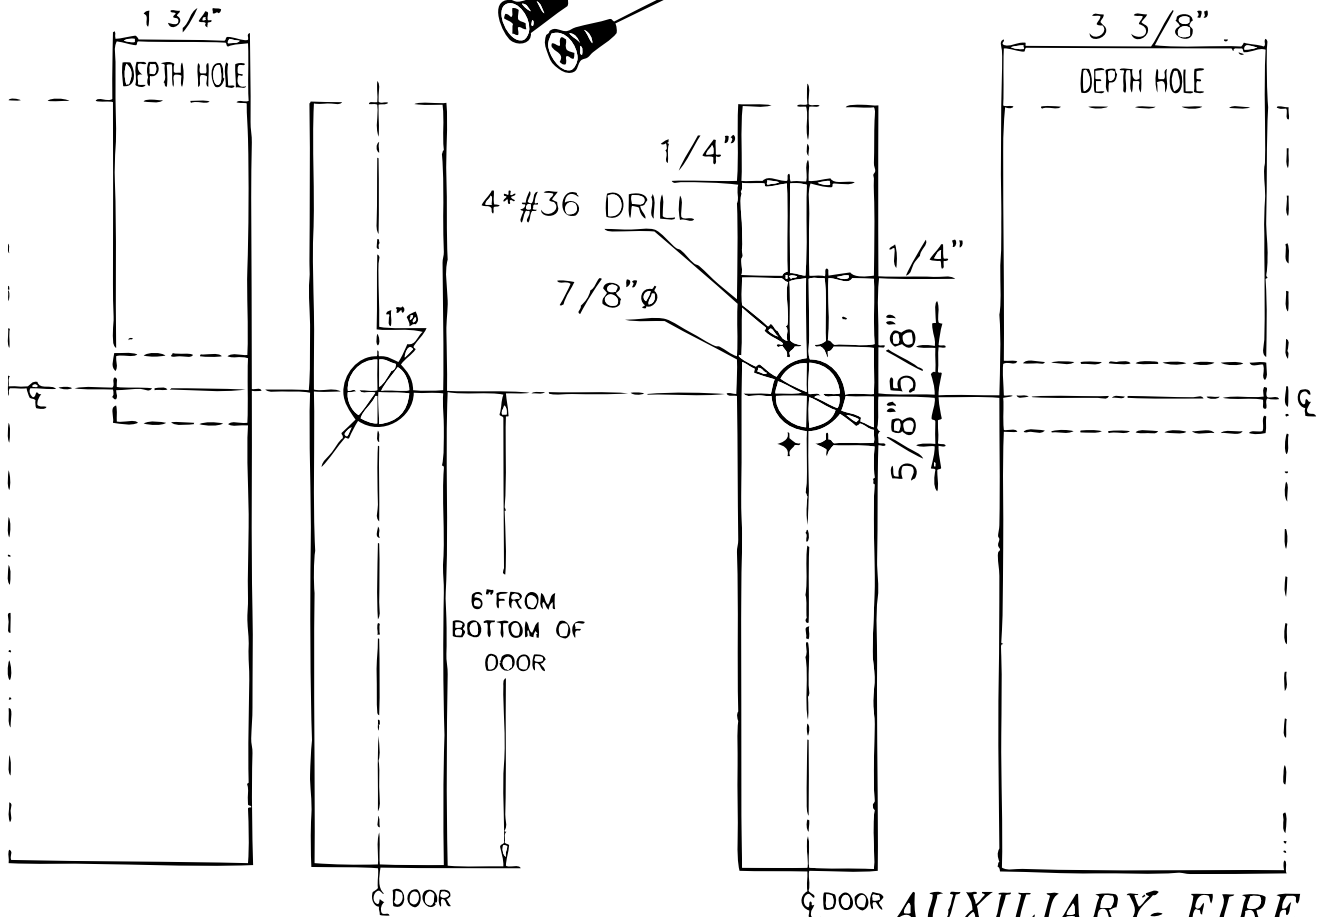

DESCRIPTION	QTY.
AUXILIARY FIRE LATCH ASSEMBLY	1
#6X3/6" TYPE AB FLAT HEAD SCREW	4
STRIKE HOLE PLUG	1

STRIKE HOLE PLUG
DOOR LEAF

AUXILIARY-FIRE
LATCH ASSEMBLY
DOOR LEAF

LBRF2260V
AUXILLIARY FIRE LATCH ASSEMBLY