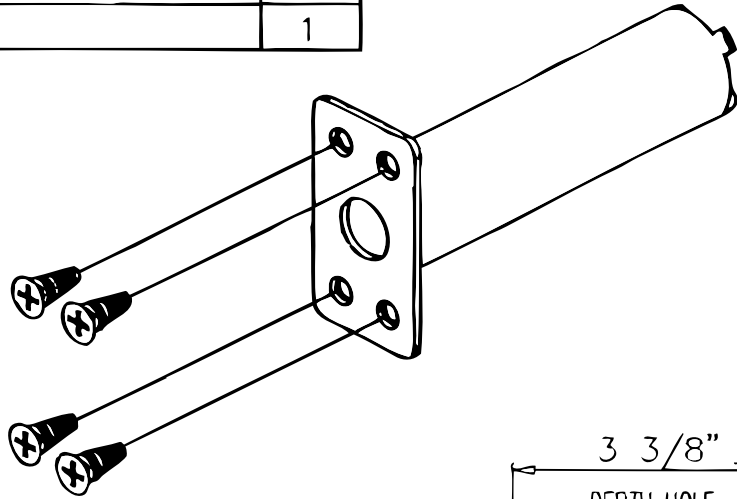

DESCRIPTION	QTY.
AUXILIARY FIRE LATCH ASSEMBLY	1
#6X3/6" TYPE AB FLAT HEAD SCREW	4
STRIKE HOLE PLUG	1

STRIKE HOLE PLUG
DOOR LEAF

AUXILIARY-FIRE
LATCH ASSEMBLY
DOOR LEAF

LBRF2260V
AUXILLIARY FIRE LATCH ASSEMBLY