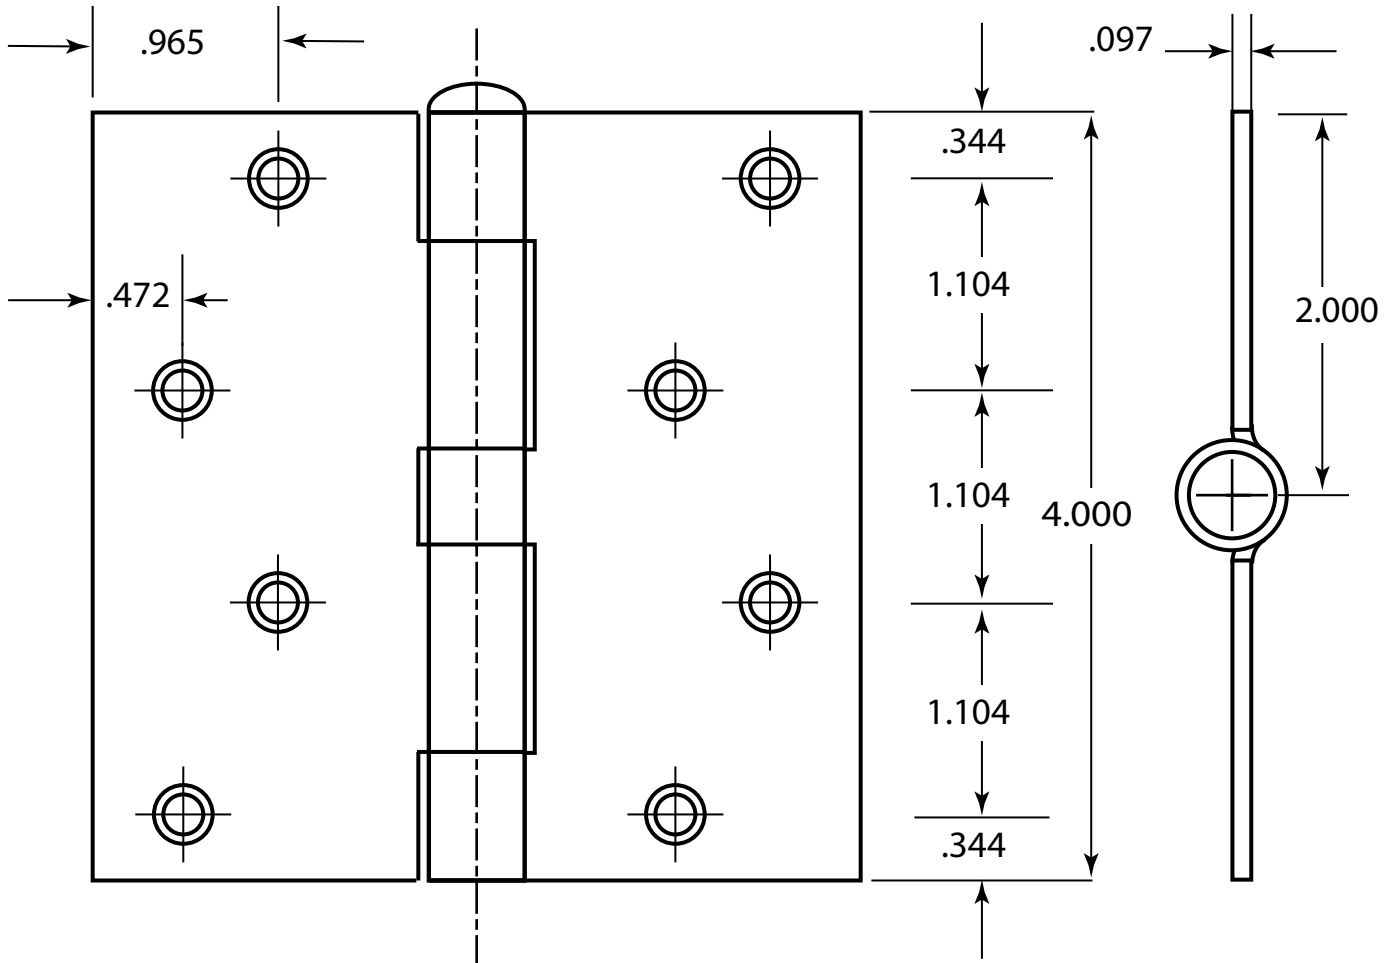

RESIDENTIAL WEIGHT
HINGE TEMPLATE
4" X 4"

RH-91
SQUARE CORNER