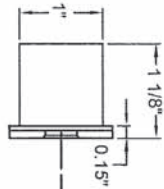

# M8460

Wood or composite doors  
Escutcheon trim

Flat or beveled, wood or composite doors  
Note: Dimensions shown in parenthesis ( ) are in millimeters

CAL-ROYAL M-Series

LOCK DETAIL Common center line lock, strike and door