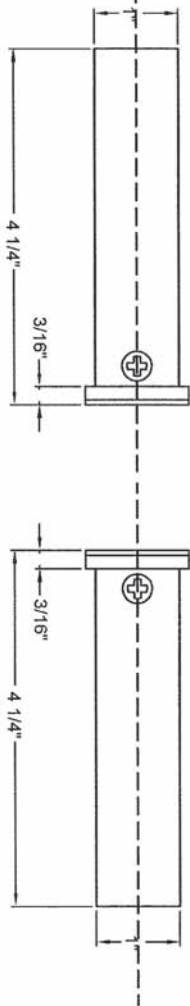

# M8460

Wood or composite doors  
Escutcheon trim

Flat or beveled, wood or composite doors  
Note: Dimensions shown in parenthesis ( ) are in millimeters

CAL-ROYAL M-Series

LOCK DETAIL Common center line lock, strike and door

DOOR DETAIL

DOOR DETAIL