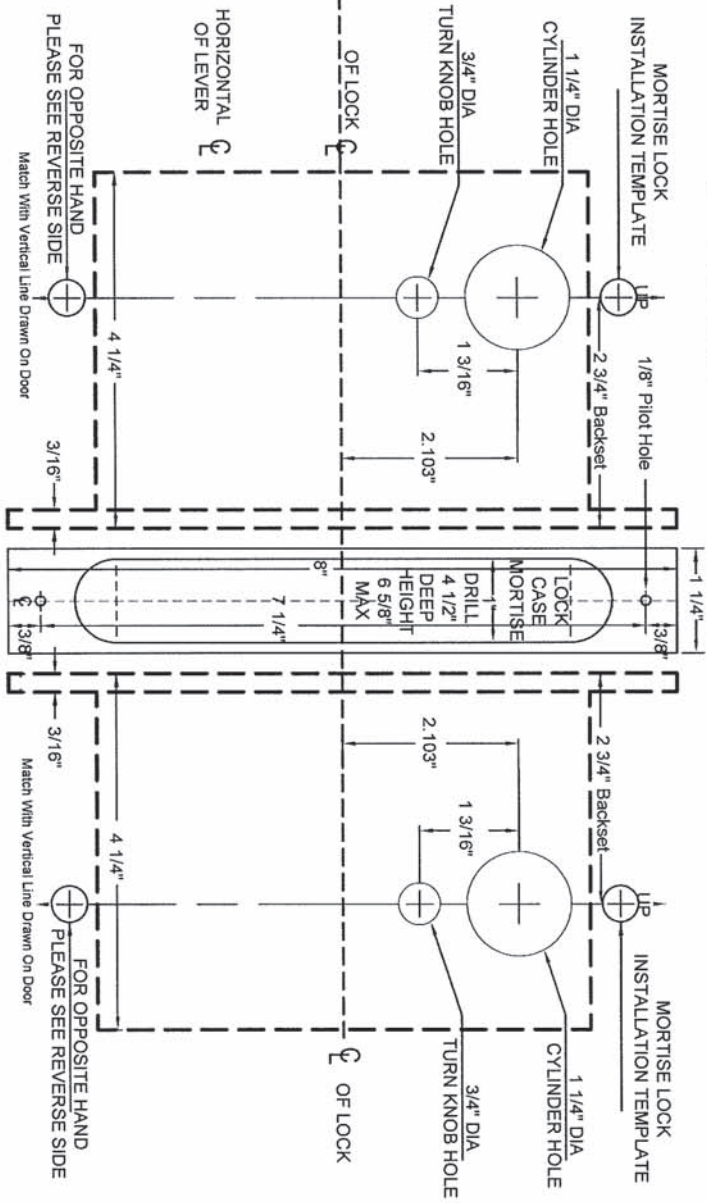

# M8460

Wood or composite doors  
Escutcheon trim

Flat or beveled, wood or composite doors  
Note: Dimensions shown in parenthesis ( ) are in millimeters

CAL-ROYAL M-Series

LOCK DETAIL Common center line lock, strike and door

DOOR DETAIL

DOOR DETAIL