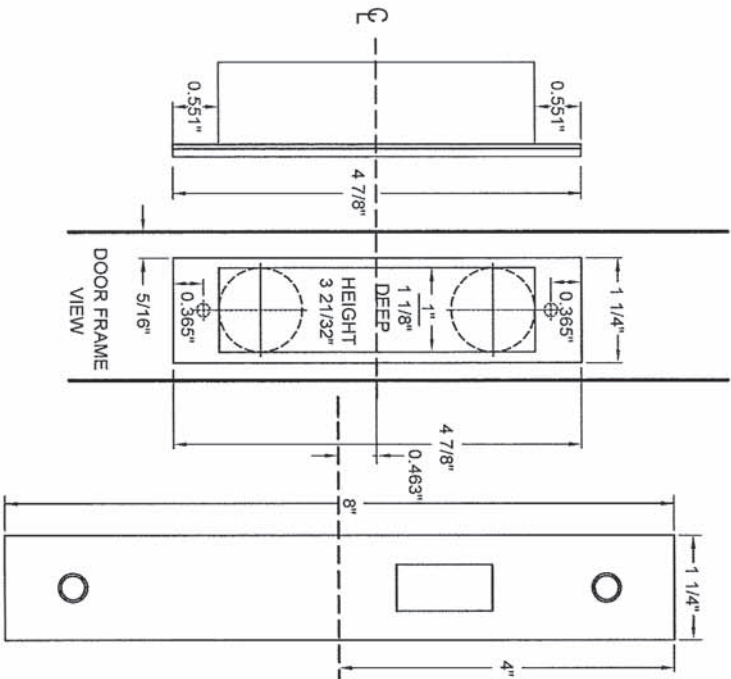

# M8460

Wood or composite doors  
Escutcheon trim

Flat or beveled, wood or composite doors  
Note: Dimensions shown in parenthesis ( ) are in millimeters

CAL-ROYAL M-Series

LOCK DETAIL Common center line lock, strike and door

DOOR DETAIL

DOOR DETAIL